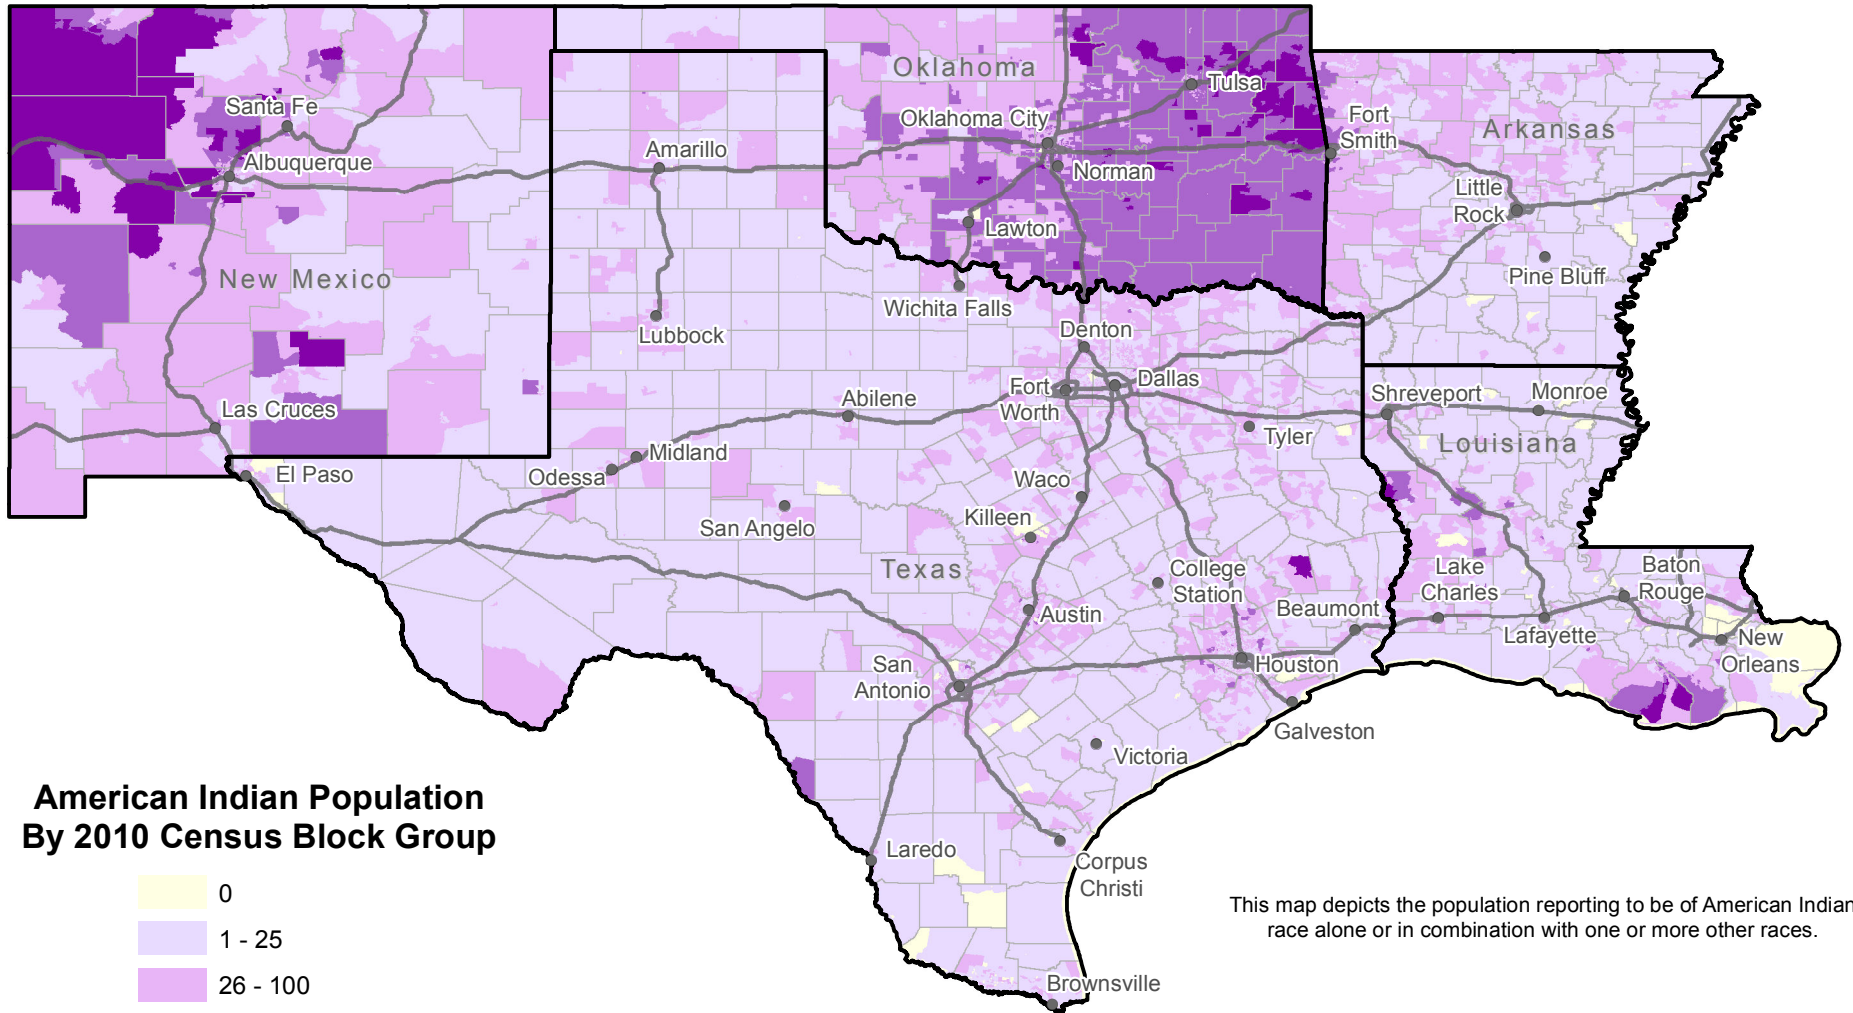

American Indian Population EPA Region 6

**American Indian Population
By 2010 Census Block Group**

This map depicts the population reporting to be of American Indian race alone or in combination with one or more other races.

Source: US Census Bureau 2010 Population Data.

EPA Region 6
GIS Support Team
07/20/2011
20110720ML03