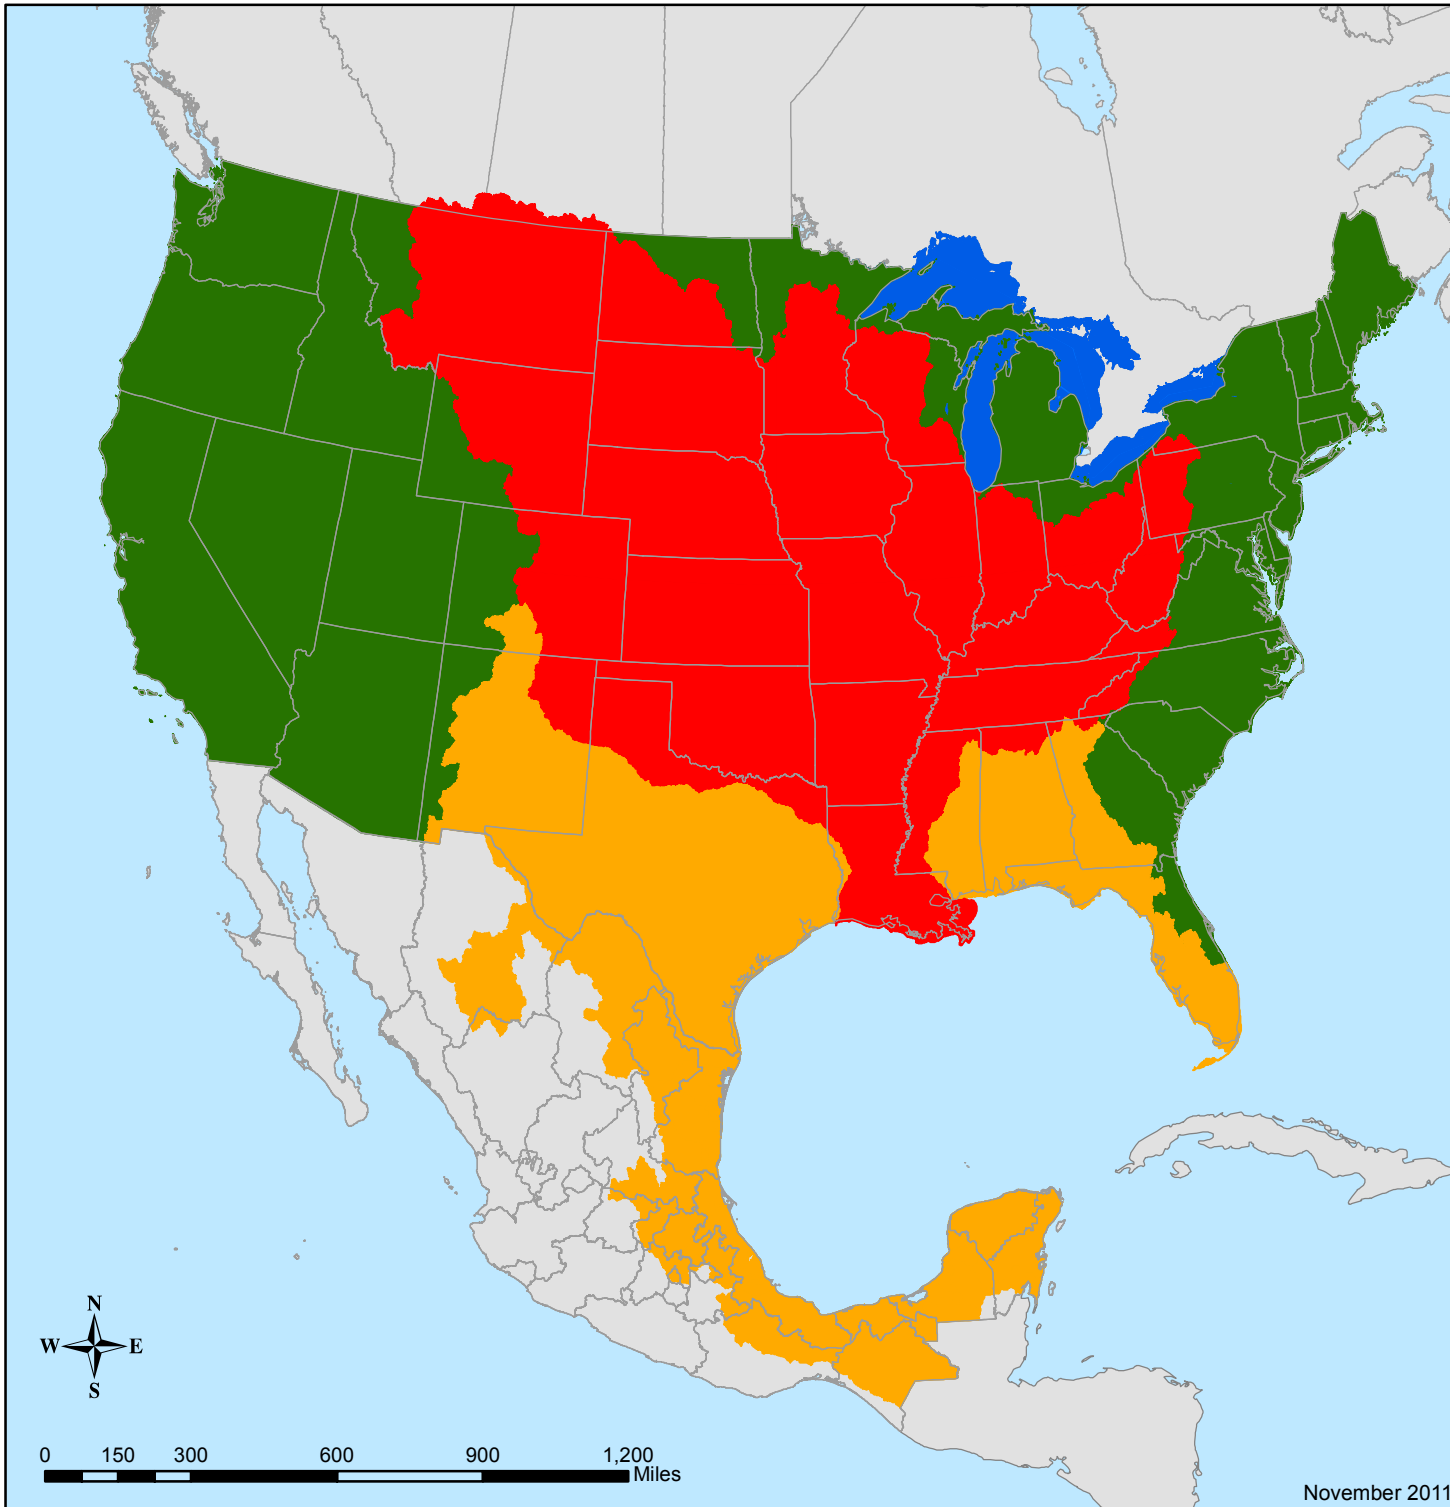

### Legend

-  Mississippi River Drainage
-  Gulf Drainage (Non Mississippi)
-  Non Gulf of Mexico Drainage
-  Lakes
-  States and Provinces

# Gulf of Mexico Watershed

November 2011