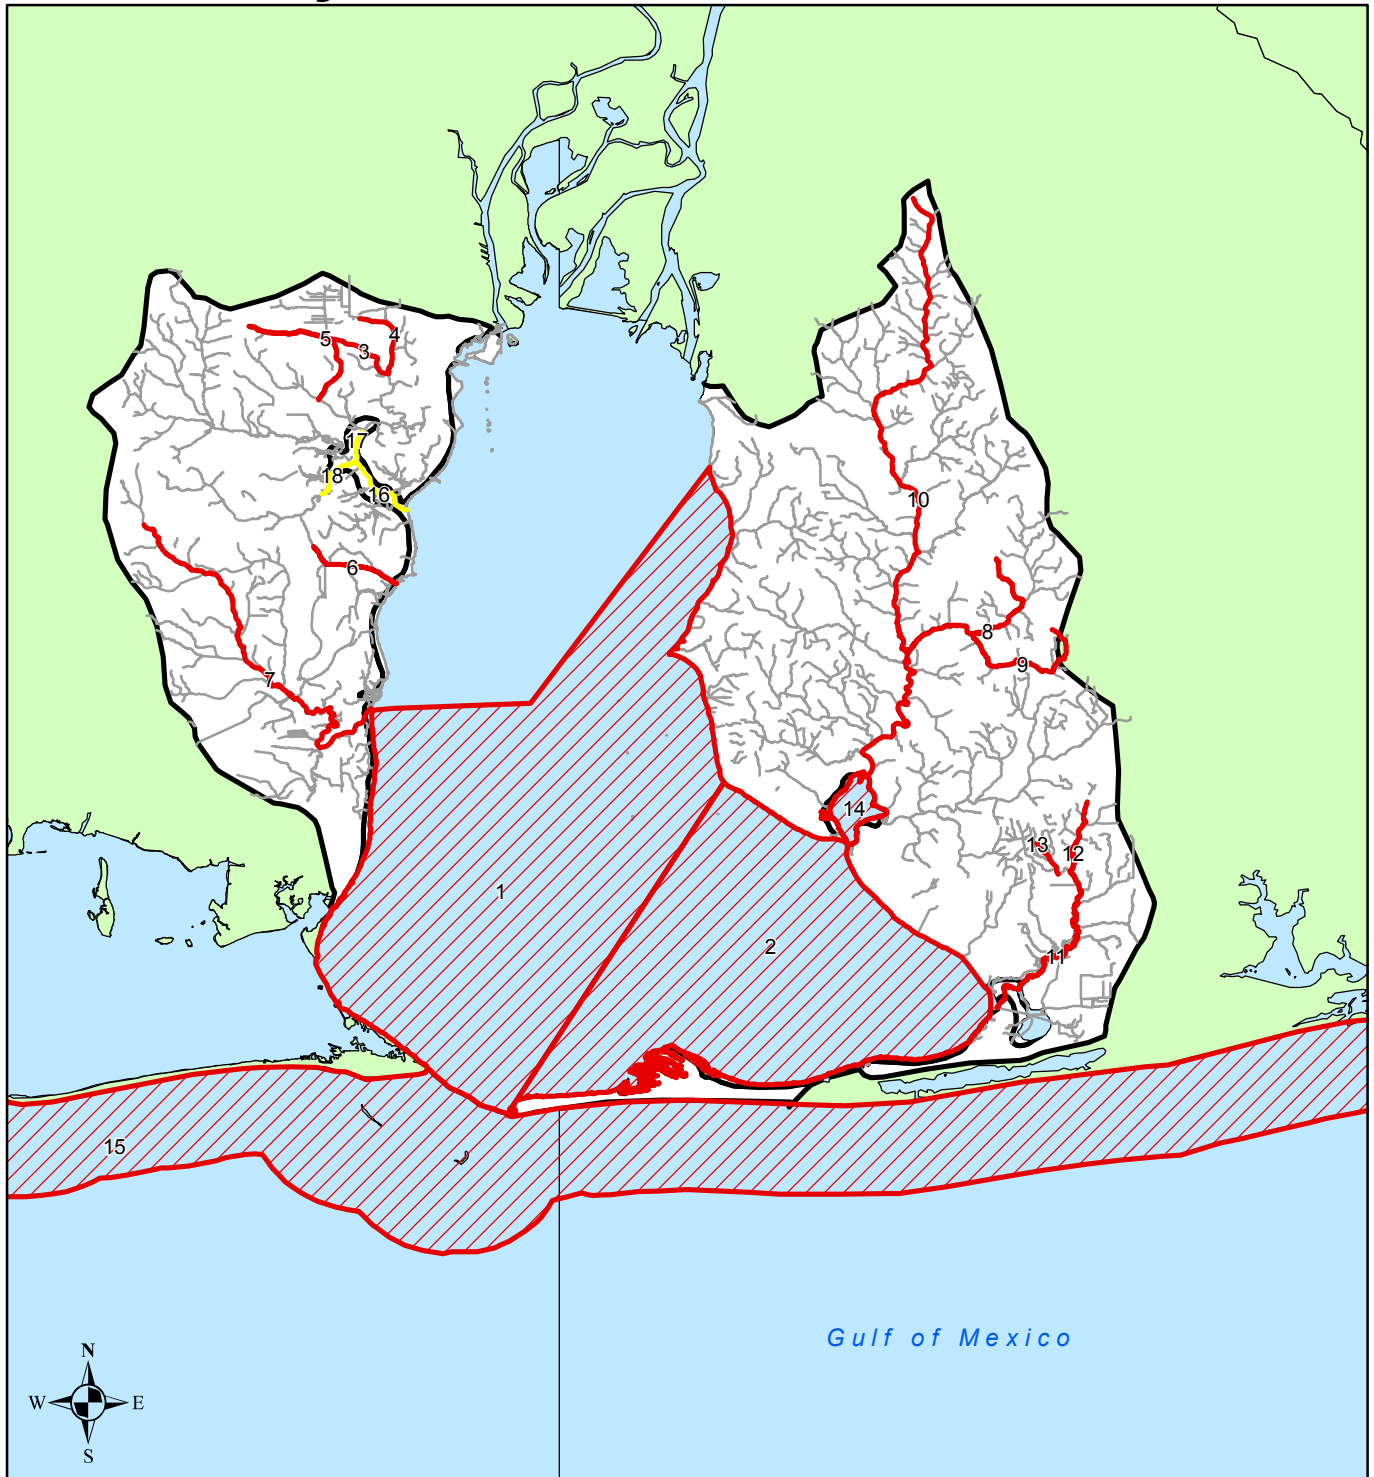

# Impaired Waters: 03160205

## Mobile Bay

Gulf of Mexico

-  03160205 Streams
-  Restored
-  TMDL Completed
-  Impaired Water Segment
-  Restored
-  TMDL Completed
-  Impaired Water Segment
-  03160205
-  Counties