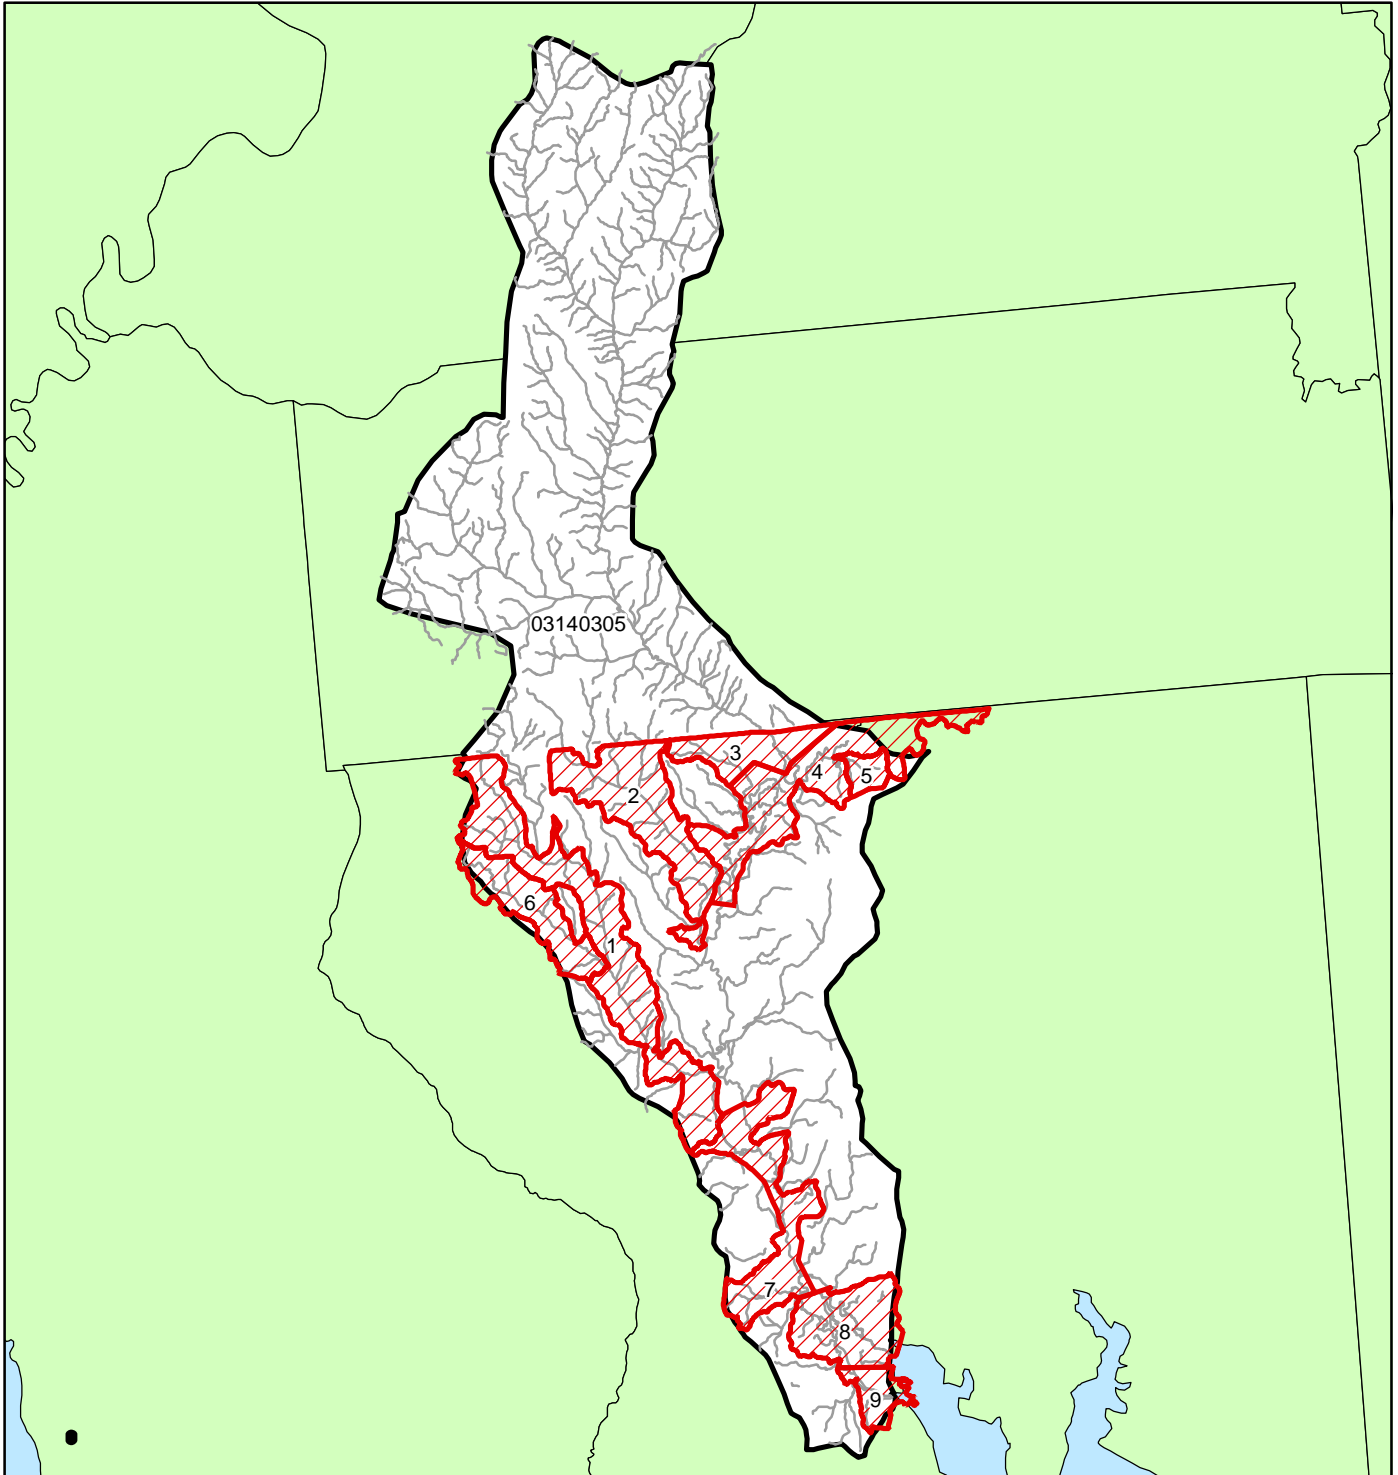

# Impaired Waters: 03140305

## Escambia

- 03140305 Streams
-  Restored
-  TMDL Completed
-  Impaired Water Segment
-  03140305
-  Counties