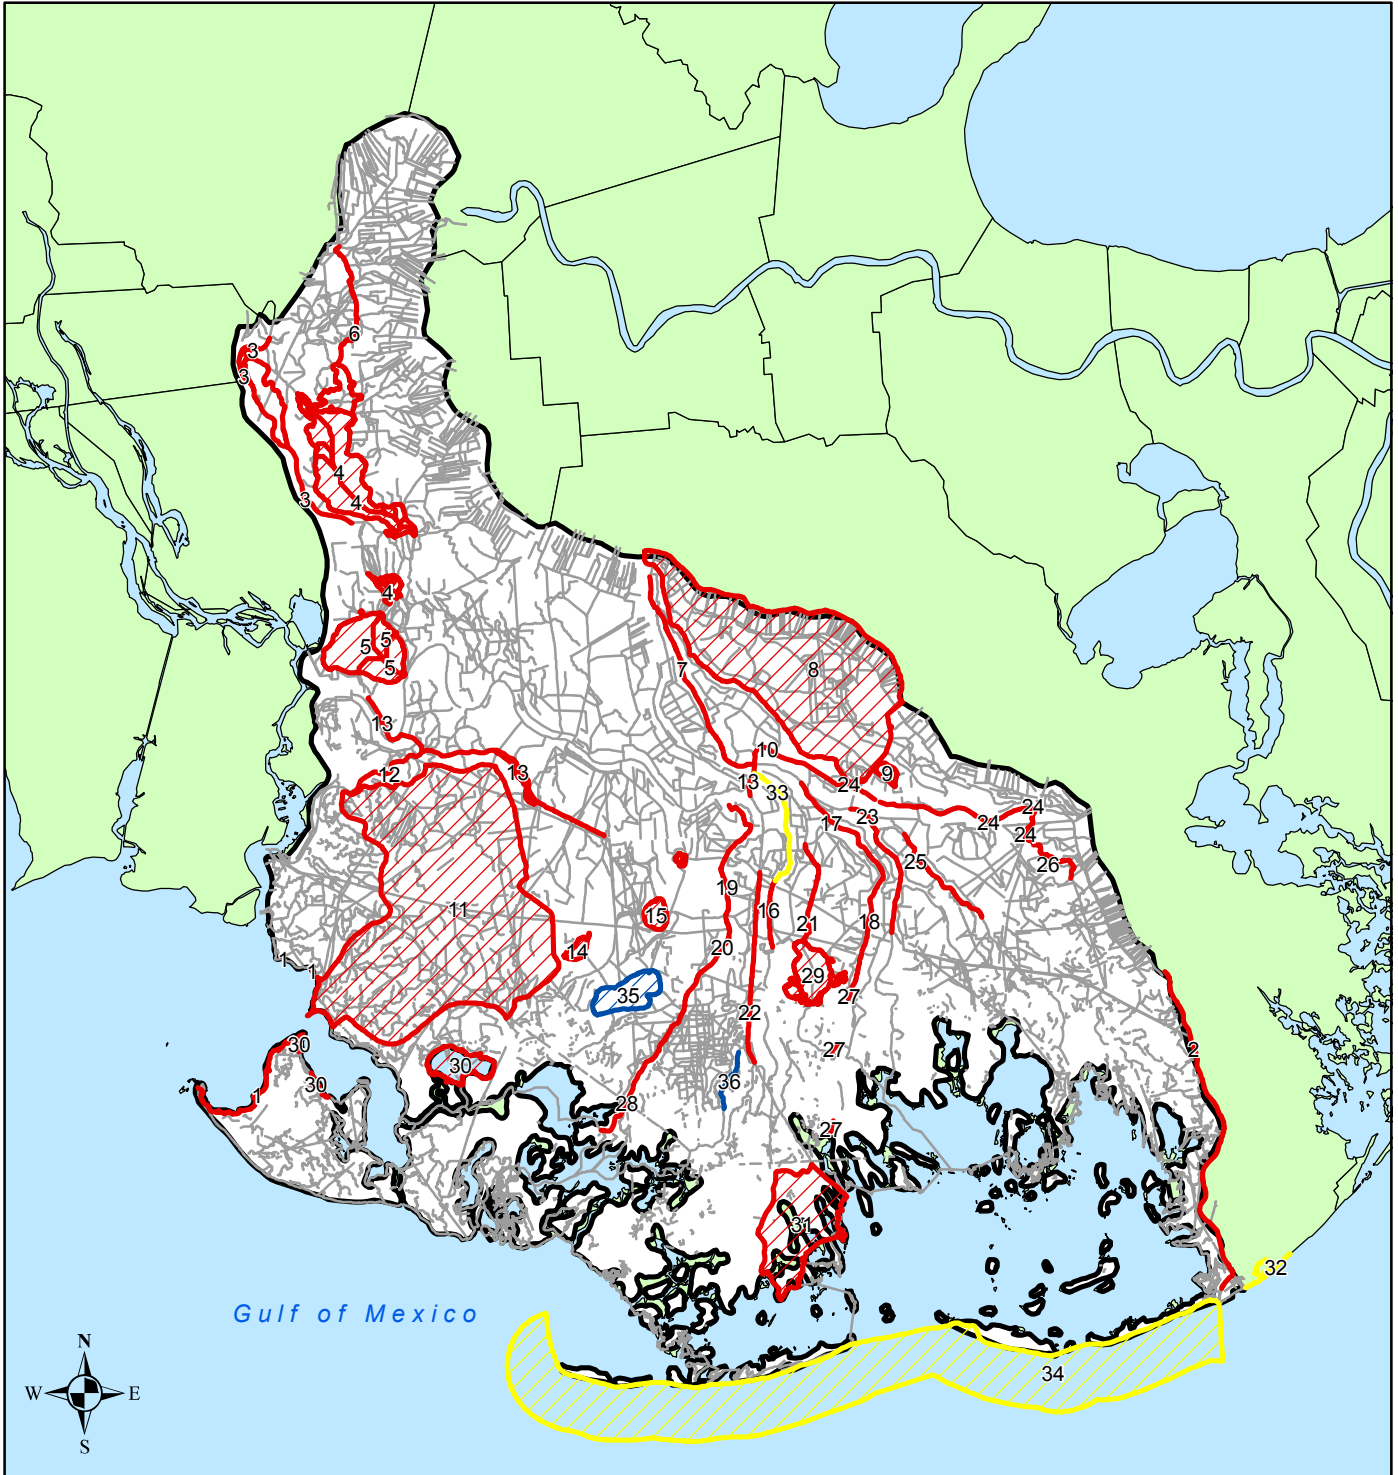

Impaired Waters: 08090302

West Central Louisiana Coast

- 08090302 Streams
- Restored
- TMDL Completed
- Impaired Water Segment
- Restored
- TMDL Completed
- Impaired Water Segment
- 08090302
- Counties

303(d) Impaired Waters