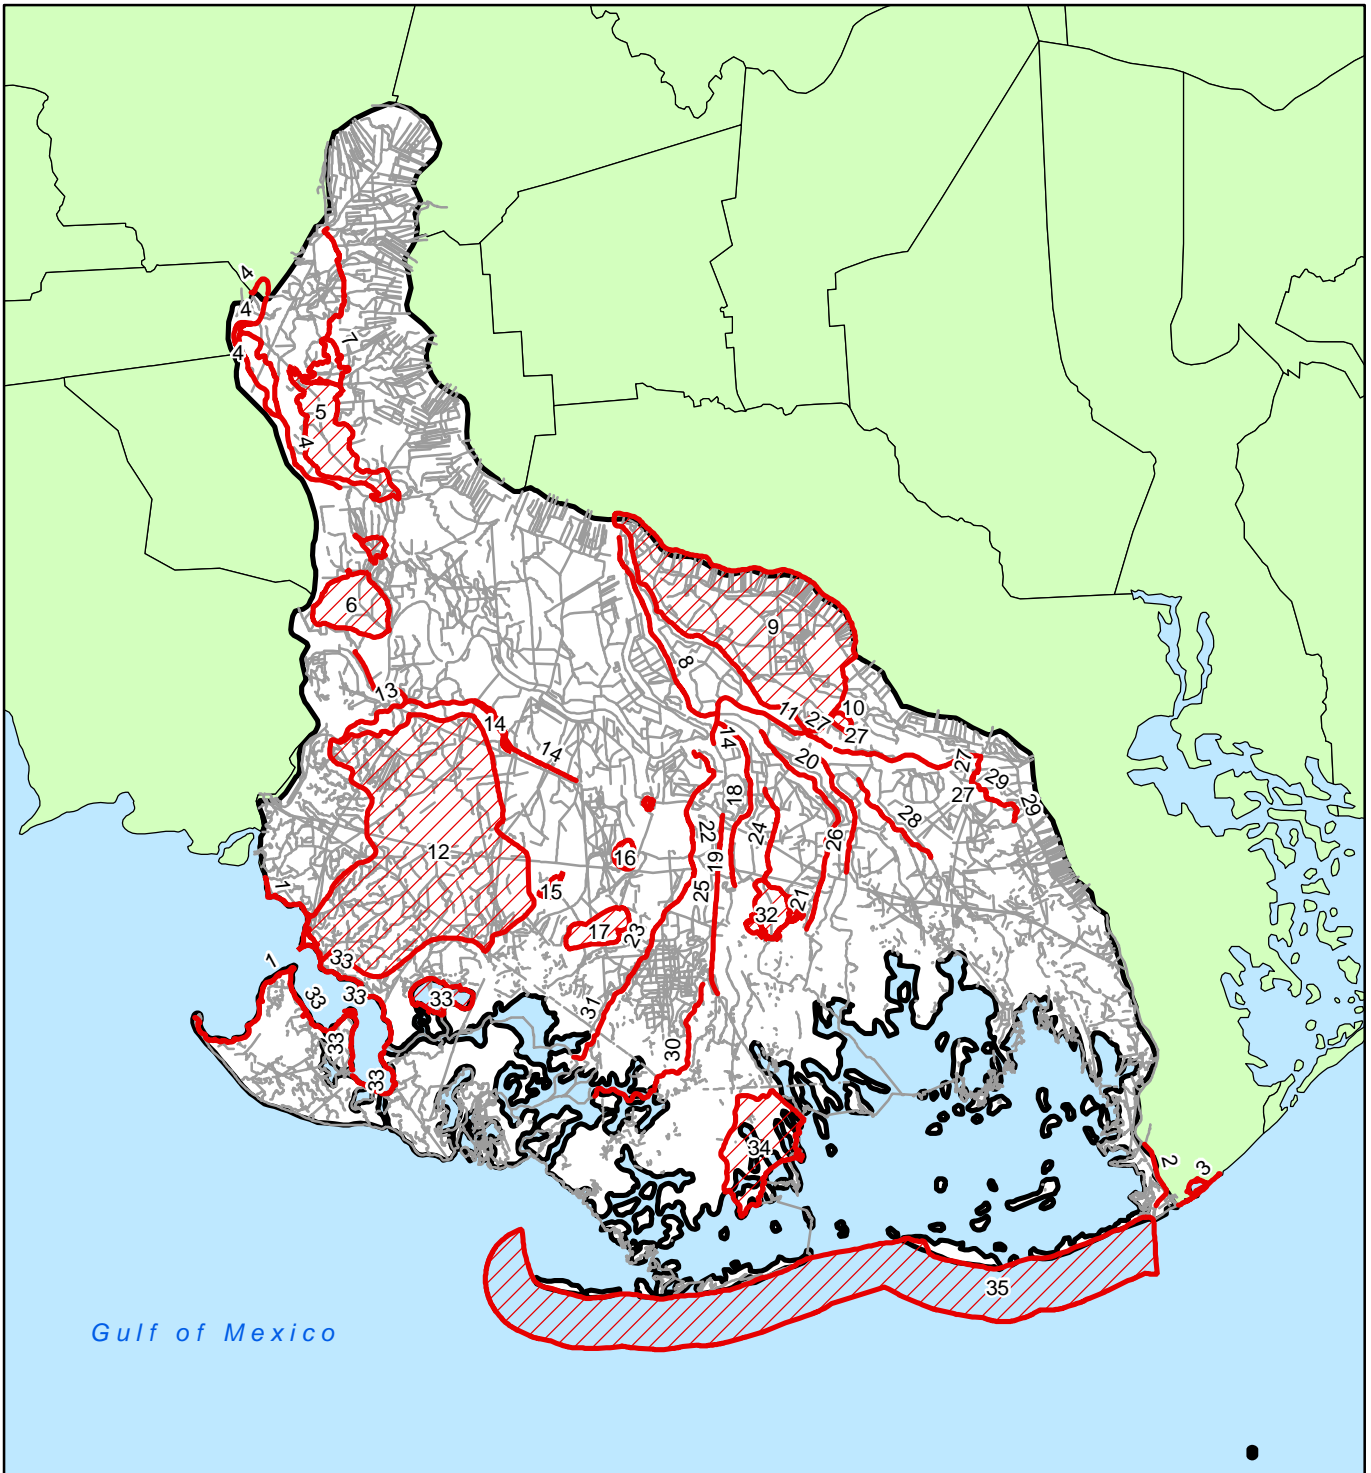

Impaired Waters: 08090302

West Central Louisiana Coast

303(d) Impaired Waters

- 08090302 Streams
- Restored
- TMDL Completed
- Impaired Water Segment
- Restored
- TMDL Completed
- Impaired Water Segment
- 08090302
- Counties

0 3 6 12 18 24 Miles

09-29-2006

This information is correct pending a final review process by LDEQ