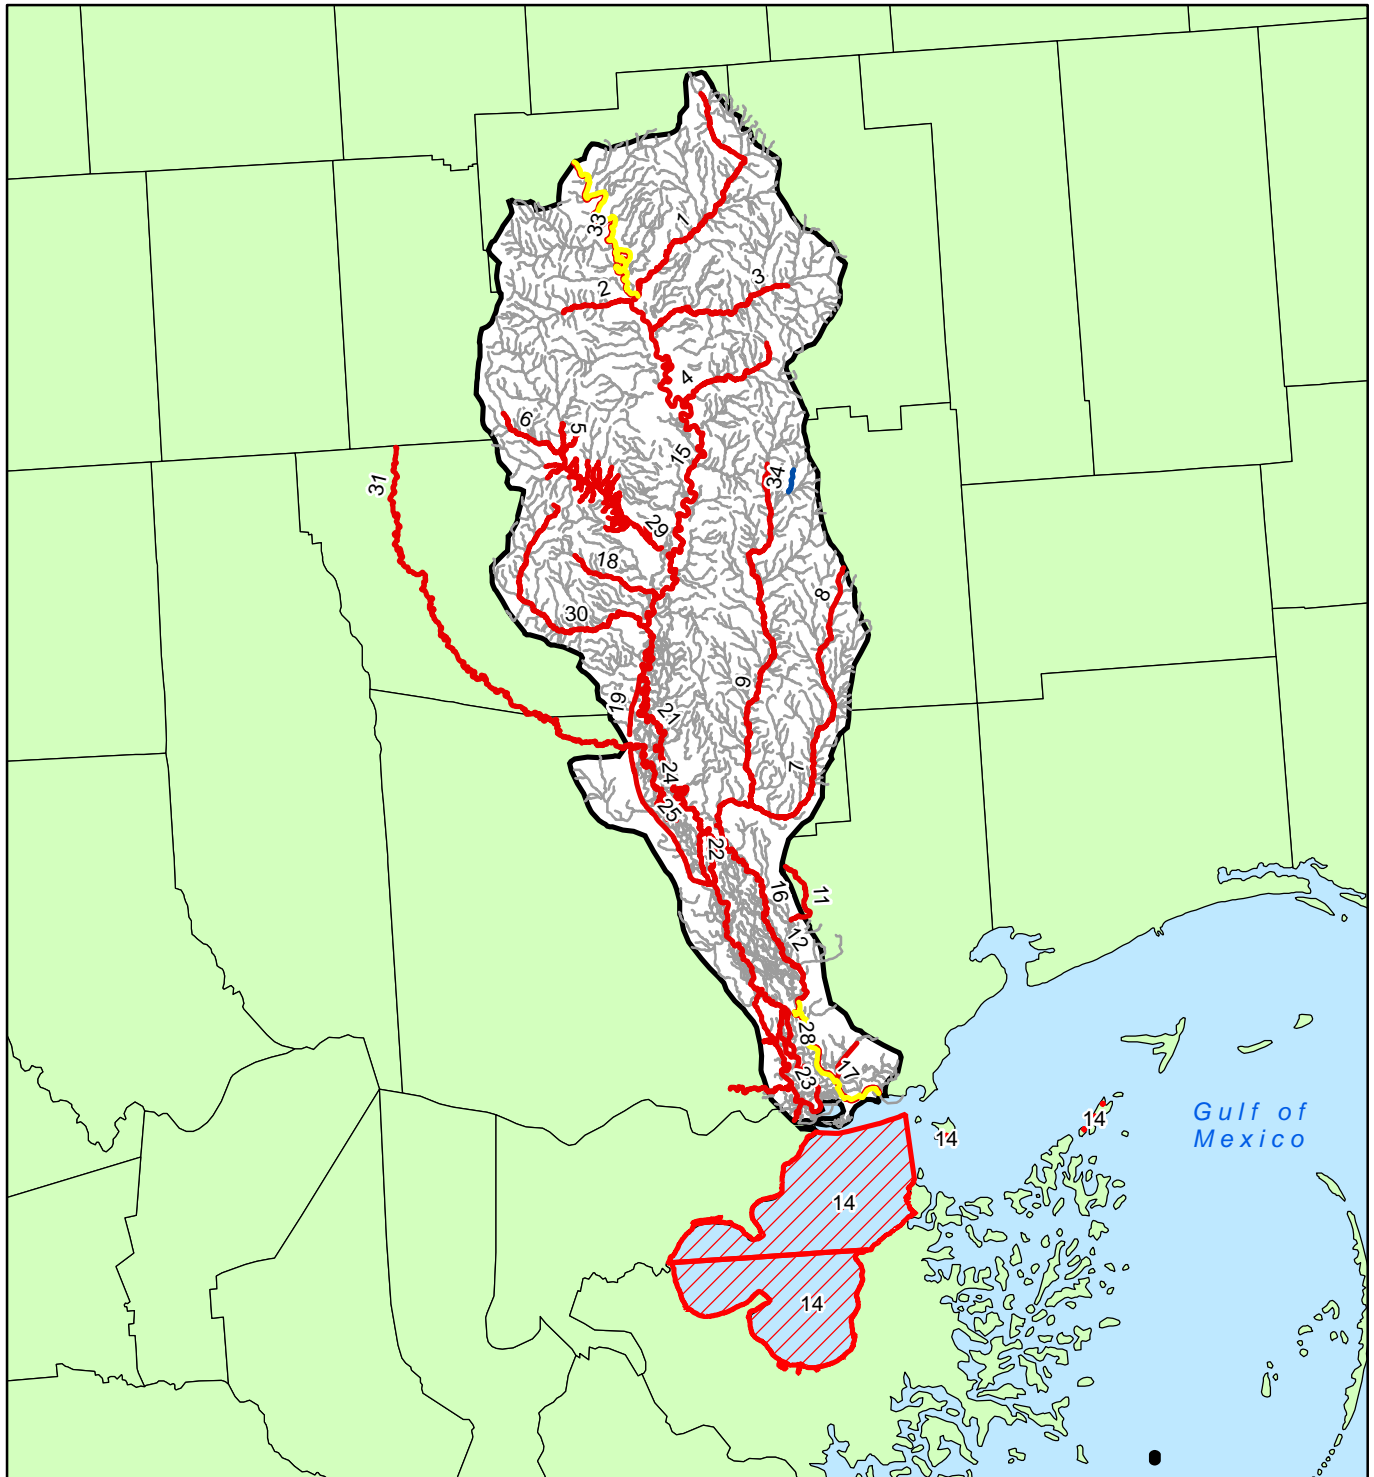

Impaired Waters: 03180004

Lower Pearl

- 03180004 Streams
- Restored
- TMDL Completed
- Impaired Water Segment
- ▨ Restored
- ▨ TMDL Completed
- ▨ Impaired Water Segment
- ▭ 03180004
- ▭ Counties

303(d) Impaired Waters