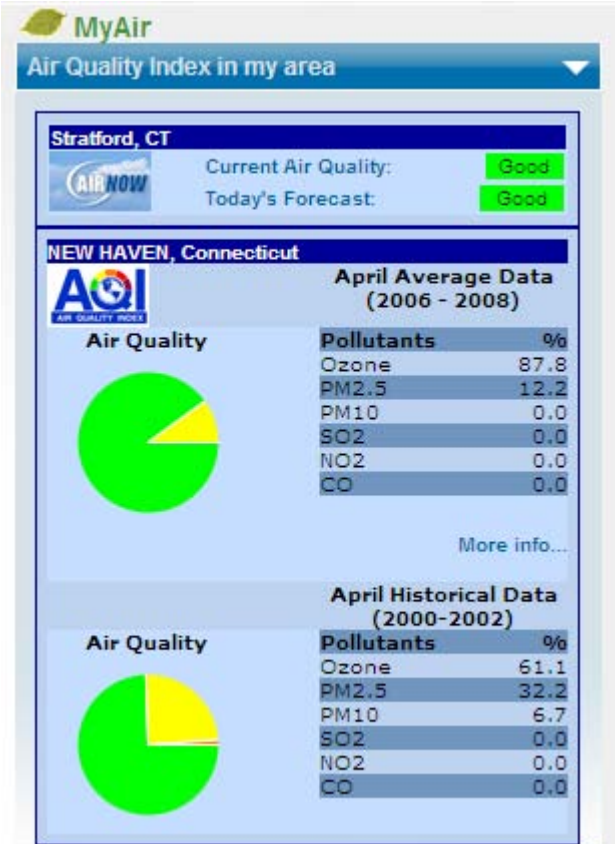

New feature: Historical and Current AQI Data

New Haven, CT