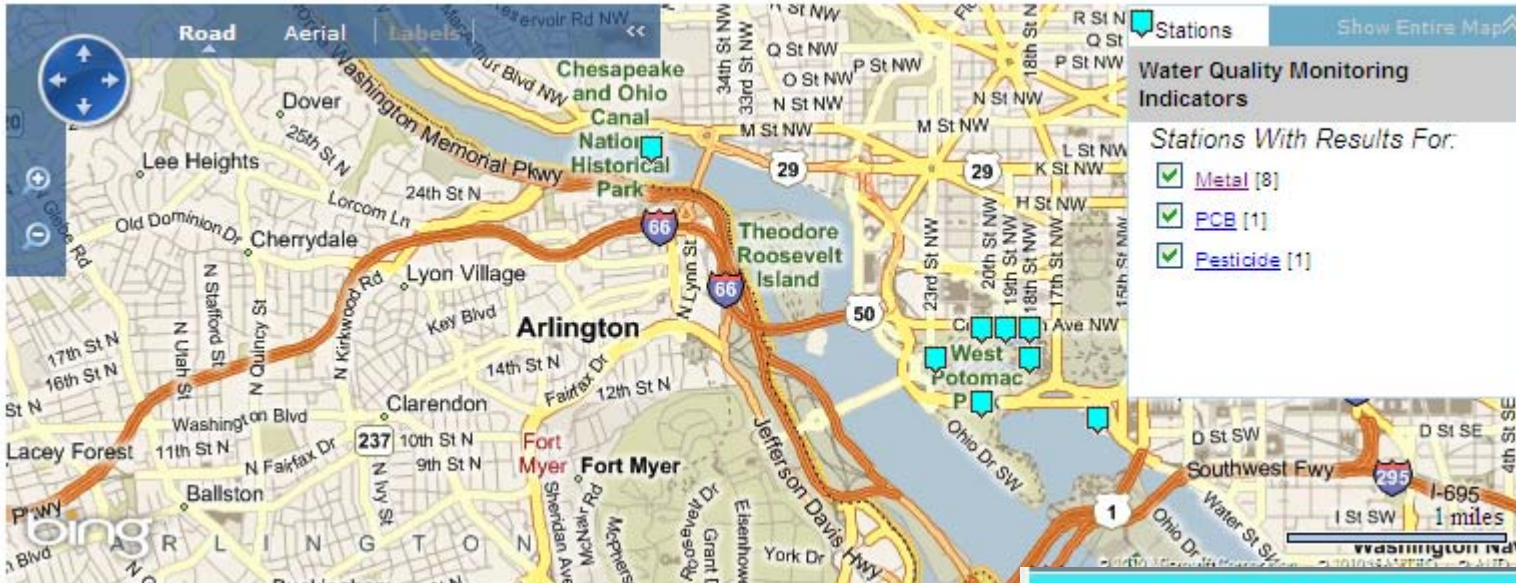

New feature: Integrated STORET data

Station ID: NACC_NPS_RP_2

Station Name: REFLECTING POOL - WEST END AT CENTER

Indicators	# of results			
☒ Metal	1			
☐ PCB	1			
☐ Pesticide	1			
Parameter	Min	Max	Average	# of results
Copper	.05ug/l	.05ug/l	.05ug/l	29

Station Report

Who has a DB of state Indicator thresholds?

Water Quality Monitoring Activities

Below are some of the water quality indicators present in your area waters. Indicators are not necessarily dangerous in and of themselves, but they are an indication of potential water quality issues.

Results Found In
(# of stations) (% of stations) *

Metal i	8	80
PCB i	1	10
Pesticide i	1	10

Map It!

* Percentage of area stations at which the sampling was taken.