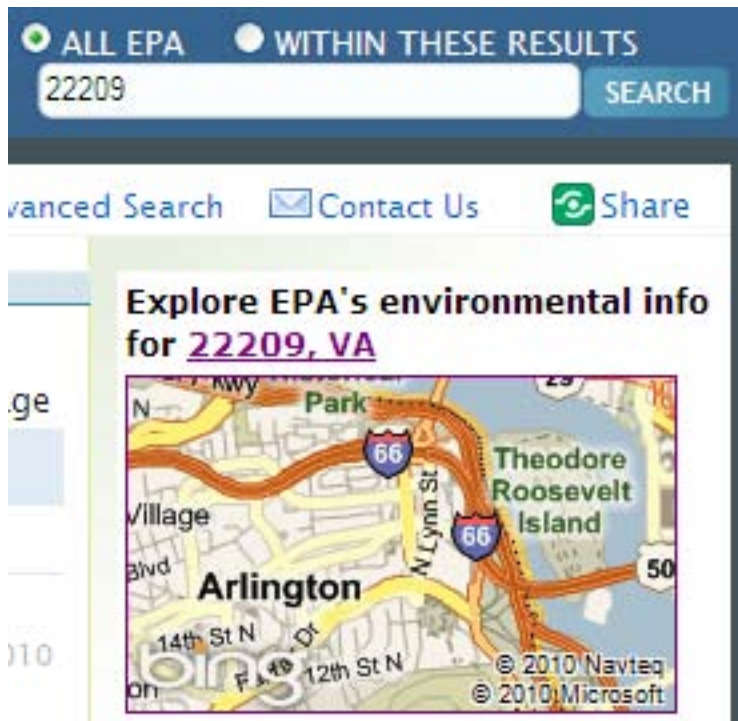

# MyE is in EPA Search

By typing in a zip code or State – the user gets MyEnvironment as a Search result

Thank you John Shirey!