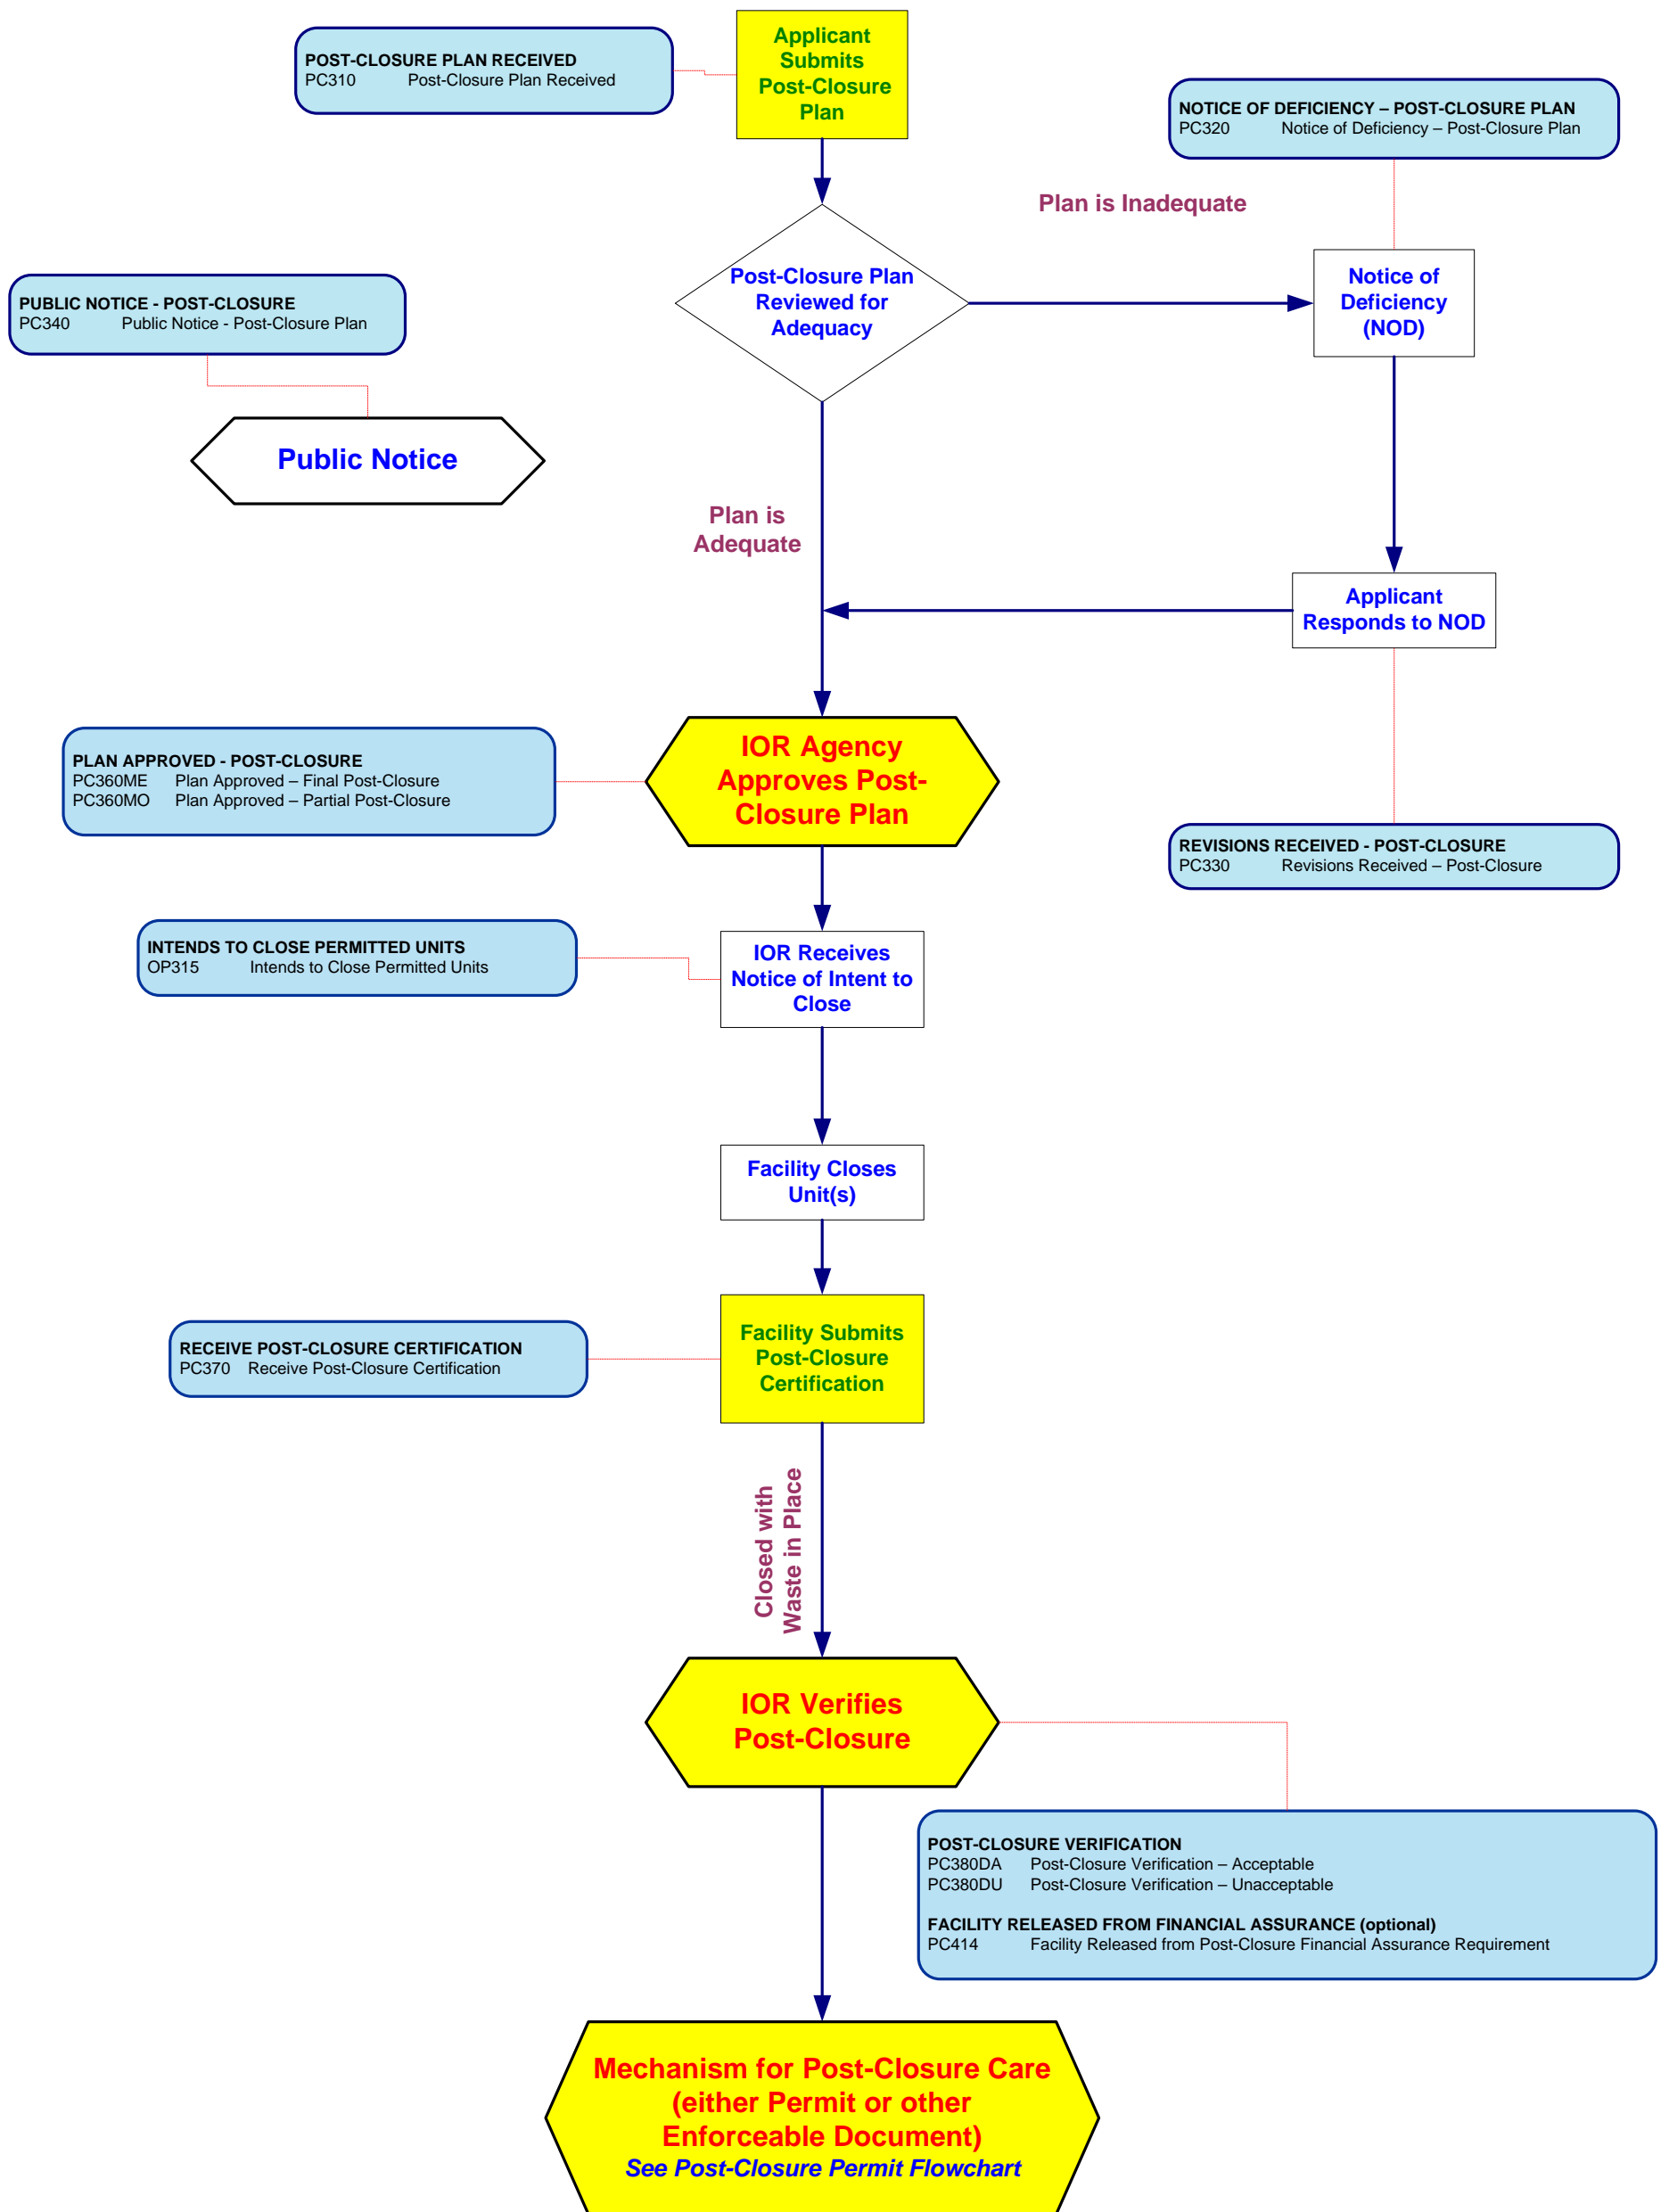

POST-CLOSURE PLAN

Legend

Event Codes: First Line in Bold is Code Category; Following Lines are Codes

Actions requiring Event Codes