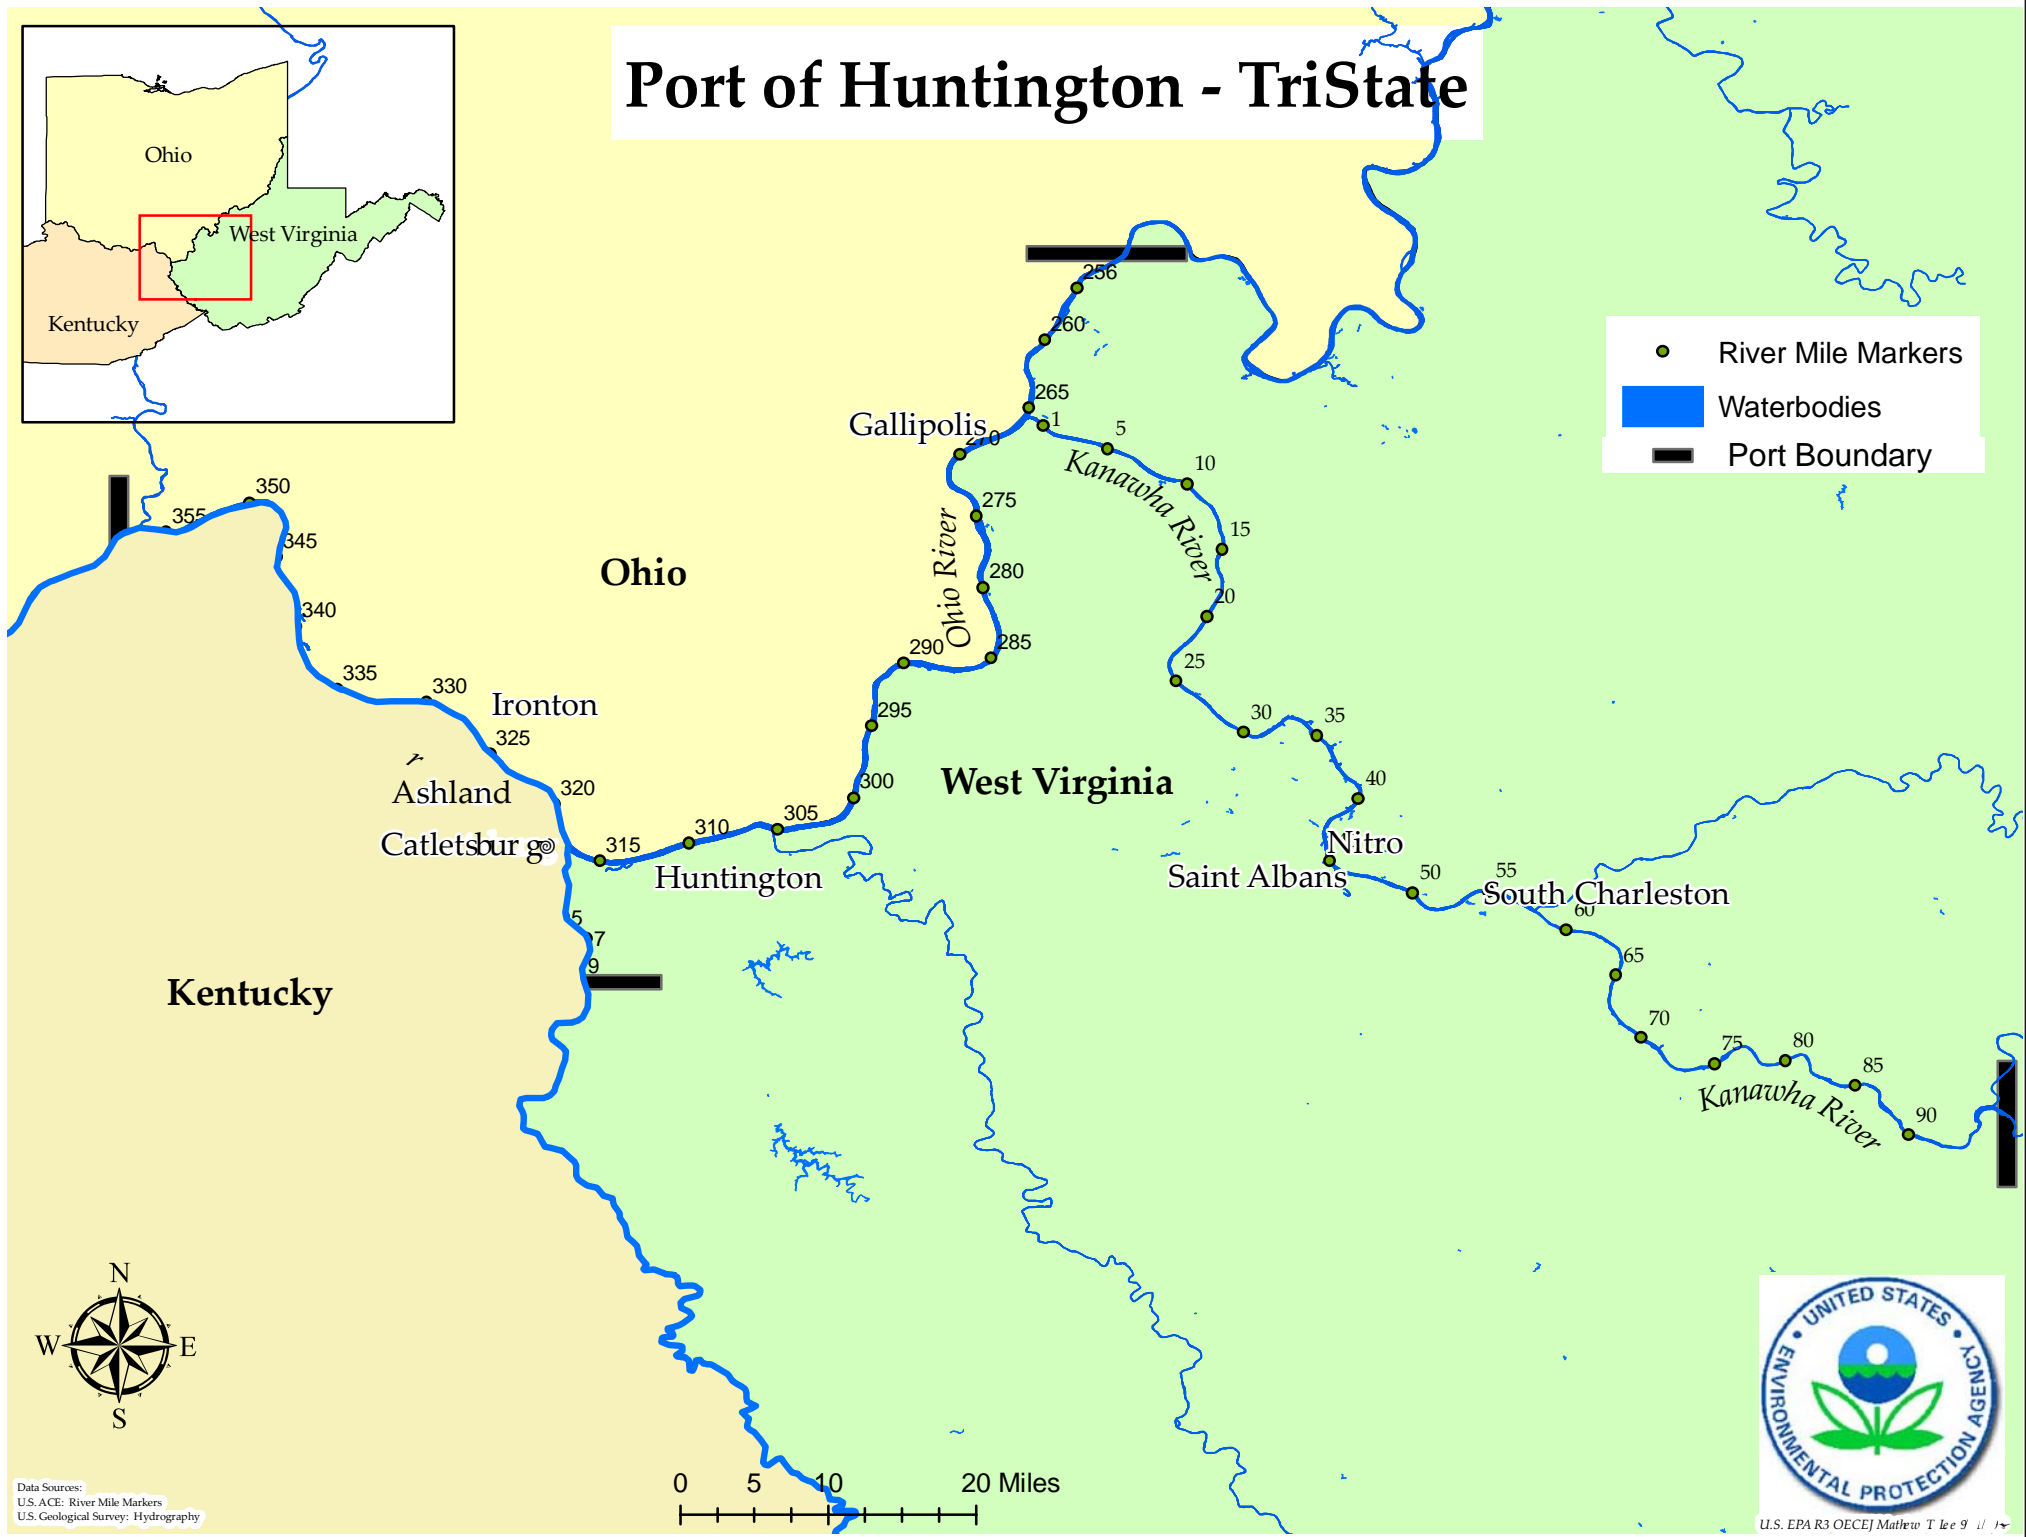

- River Mile Markers
- Waterbodies
- Port Boundary