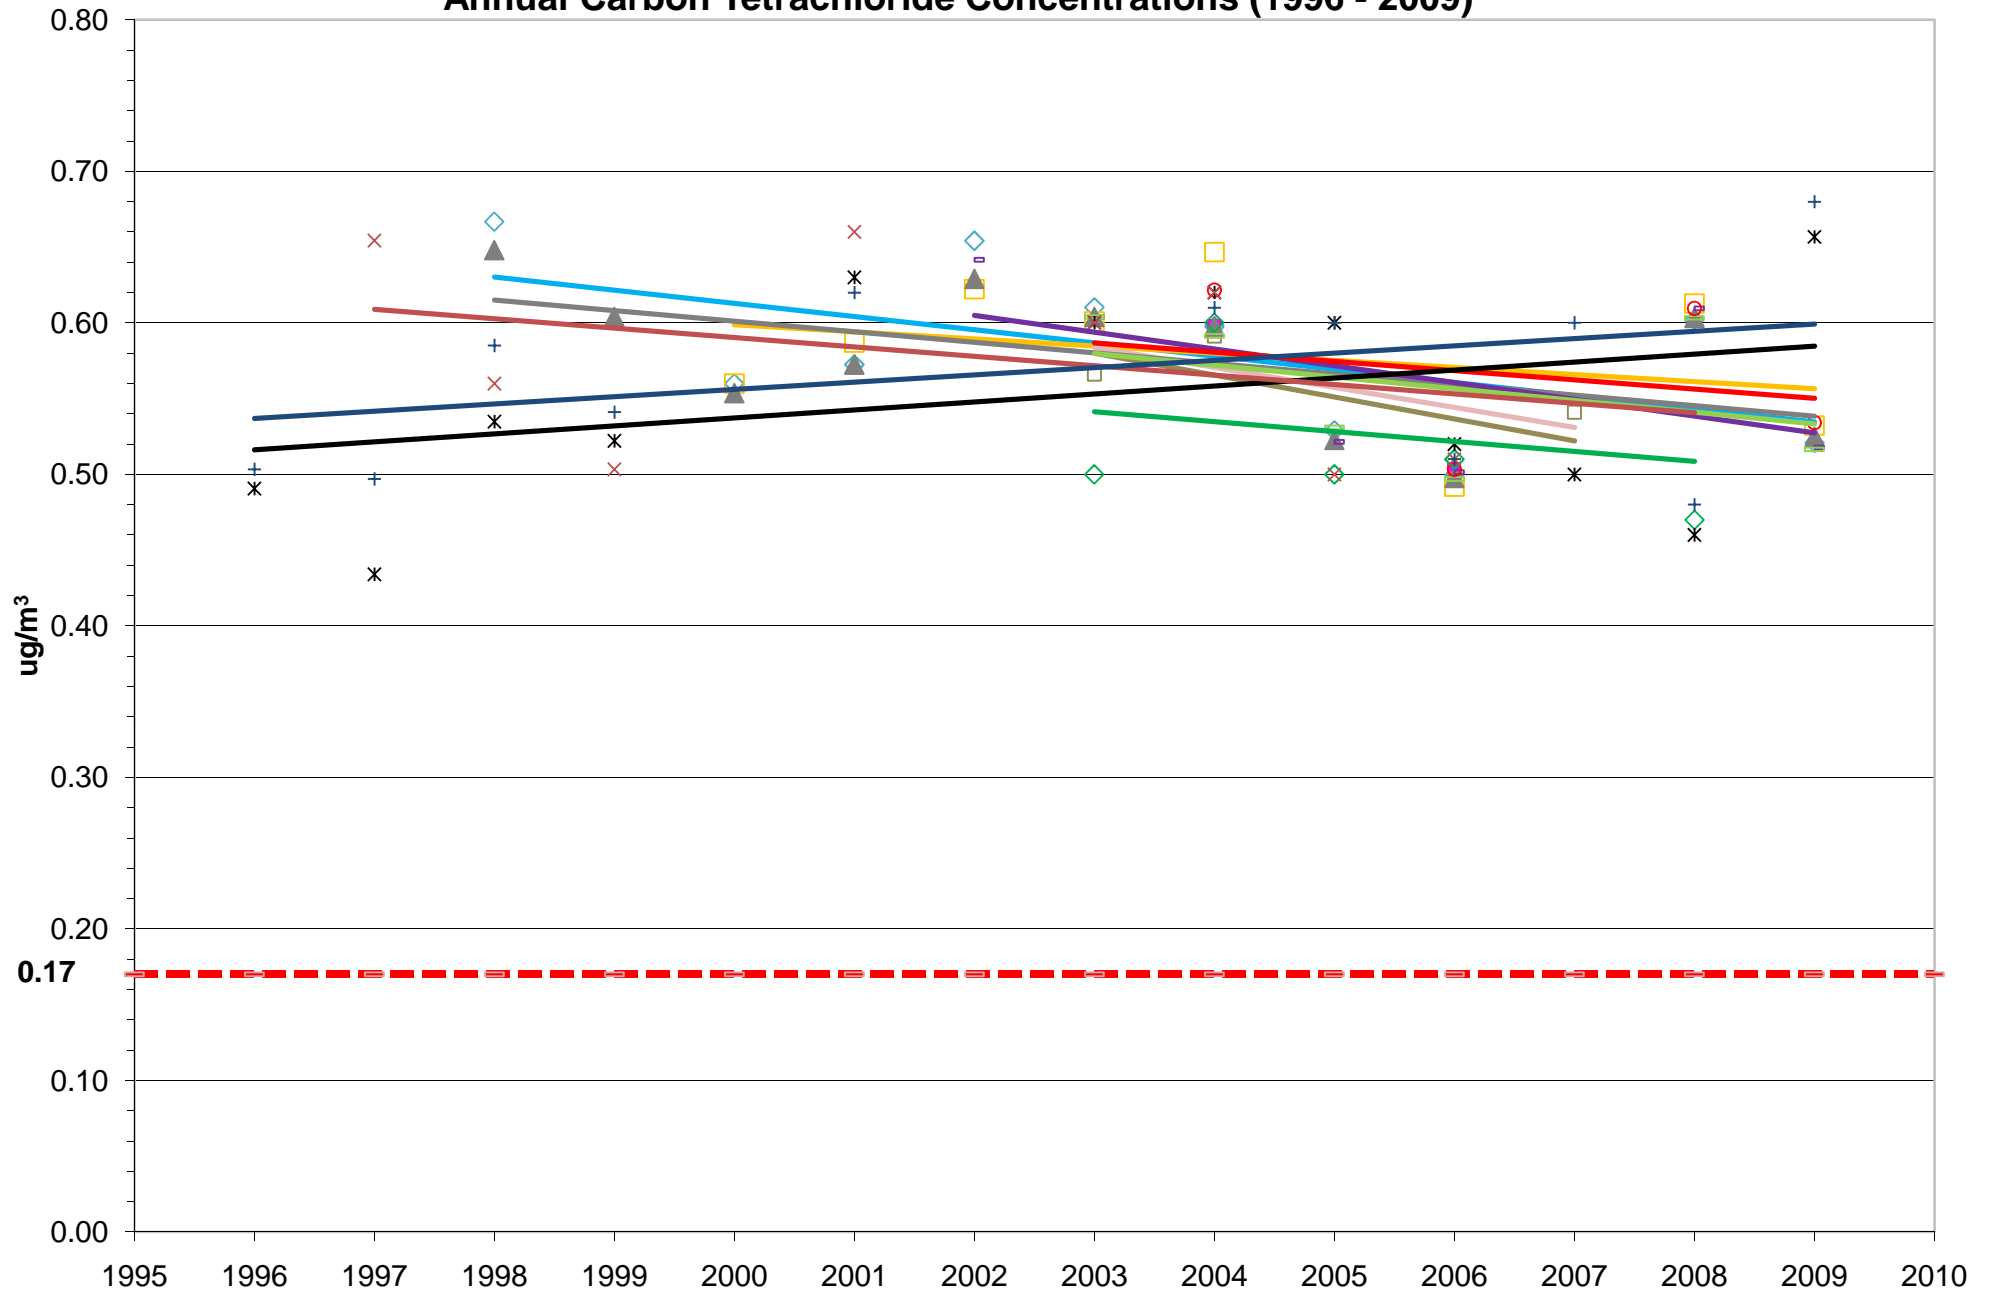

Annual Carbon Tetrachloride Concentrations (1996 - 2009)

- ◇ E. Providence, RI
- ◇ Boston, MA
- ◇ Manchester, NH
- ◇ Claremont, NH
- ◇ Kent County, RI
- ◇ Providence, RI
- ◇ Pawtucket, RI
- ◇ Lynn, MA
- ◇ Burlington, VT
- ◇ Underhill, VT
- ◇ Brattleboro, VT
- ◇ Rutland, VT
- Cancer Health Benchmark