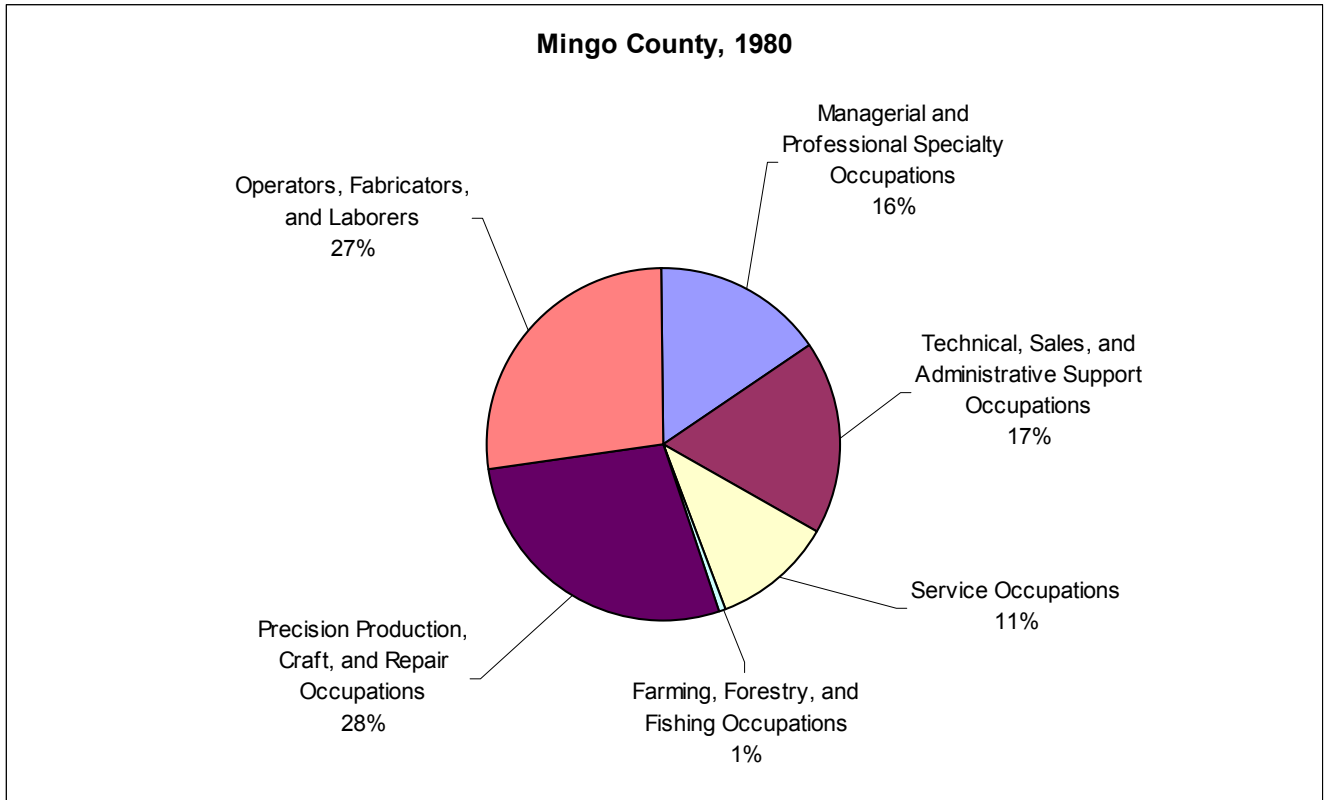

Figure 39 - Distribution of Employment by Occupation, Mingo County, WV, 1980  
Source: U.S. Census Bureau, 1980 STF3A

Figure 40 - Distribution of Employment by Occupation, Nicholas County, WV, 1980  
Source: U.S. Census Bureau, 1980 STF3A