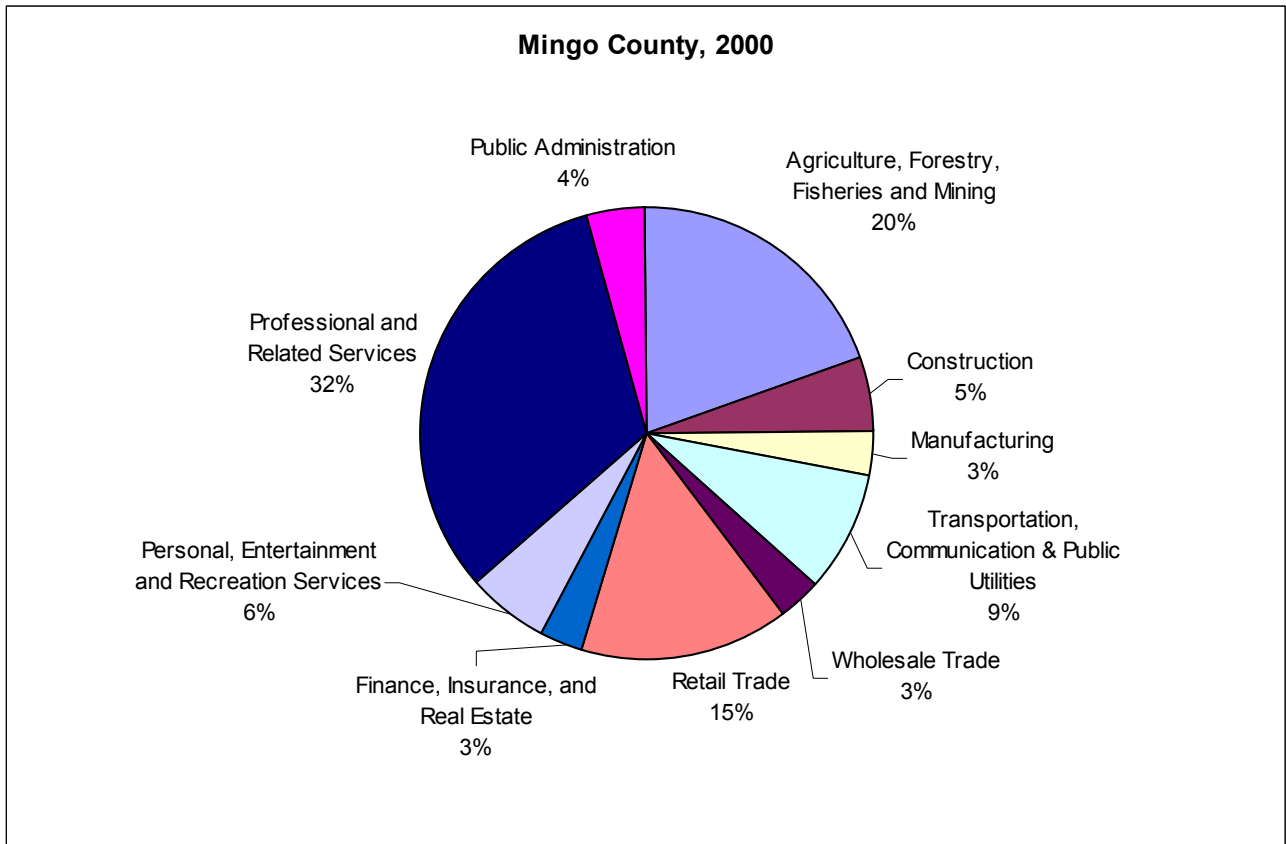

Figure 31 - Distribution of Employment by Industry Sector, McDowell County, WV, 2000  
Source: U.S. Census Bureau, 2000 STF3A

Figure 32 - Distribution of Employment by Industry Sector, Mingo County, WV, 2000  
Source: U.S. Census Bureau, 2000 STF3A