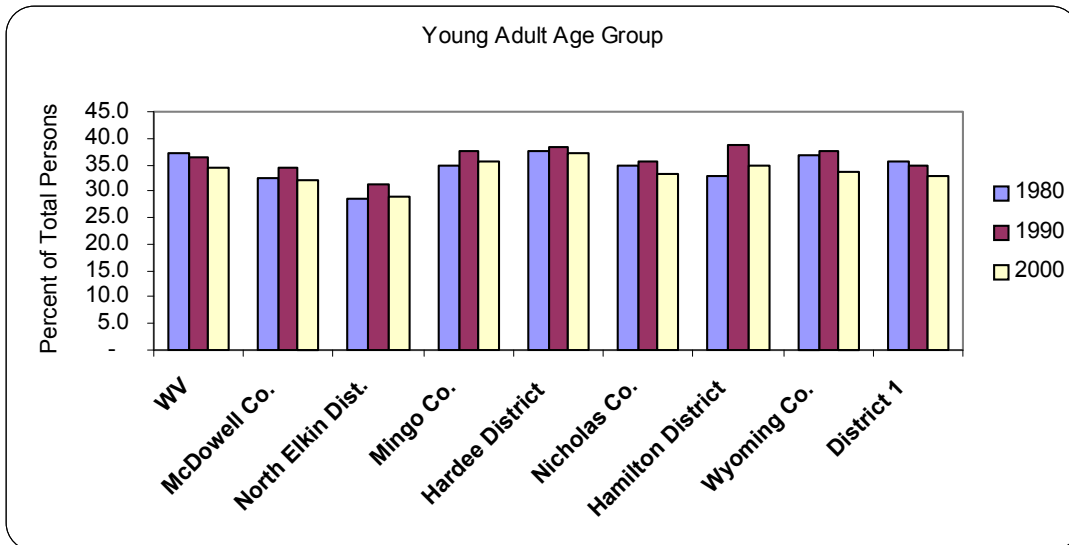

Figure 8 - Historic Comparison of Percent Change in Total Population, 1980, 1990, and 2000  
 Sources: U.S. Census Bureau, 1980 and 1990 STF3A, and 2000 SF1A

Figure 9 - Net Migration Trends, 1990-1997  
 Sources: U.S. Census Bureau

Figure 10 - School Age Group Trends  
 Sources: U.S. Census Bureau, 1980 and 1990 STF3A, and 2000 SF1A

Figure 11 - Young Adult Age Group Trends  
 Sources: U.S. Census Bureau, 1980 and 1990 STF3A, and 2000 SF1A

Figure 12 - Mature Age Group Trends  
 Sources: U.S. Census Bureau, 1980 and 1990 STF3A, and 2000 SF1A

Figure 13 - Senior Age Group Trends  
 Sources: U.S. Census Bureau, 1980 and 1990 STF3A, and 2000 SF1A

Figure 14 - Numeric Change in Male and Female Population, 1980 - 2000.  
 Source: U.S. Census Bureau, 1980 STF3A and 2000 SF1A

Figure 16 - Distribution of Employment by Industry Sector, West Virginia, 1980  
 Source: U.S. Census Bureau, 1980 STF3A