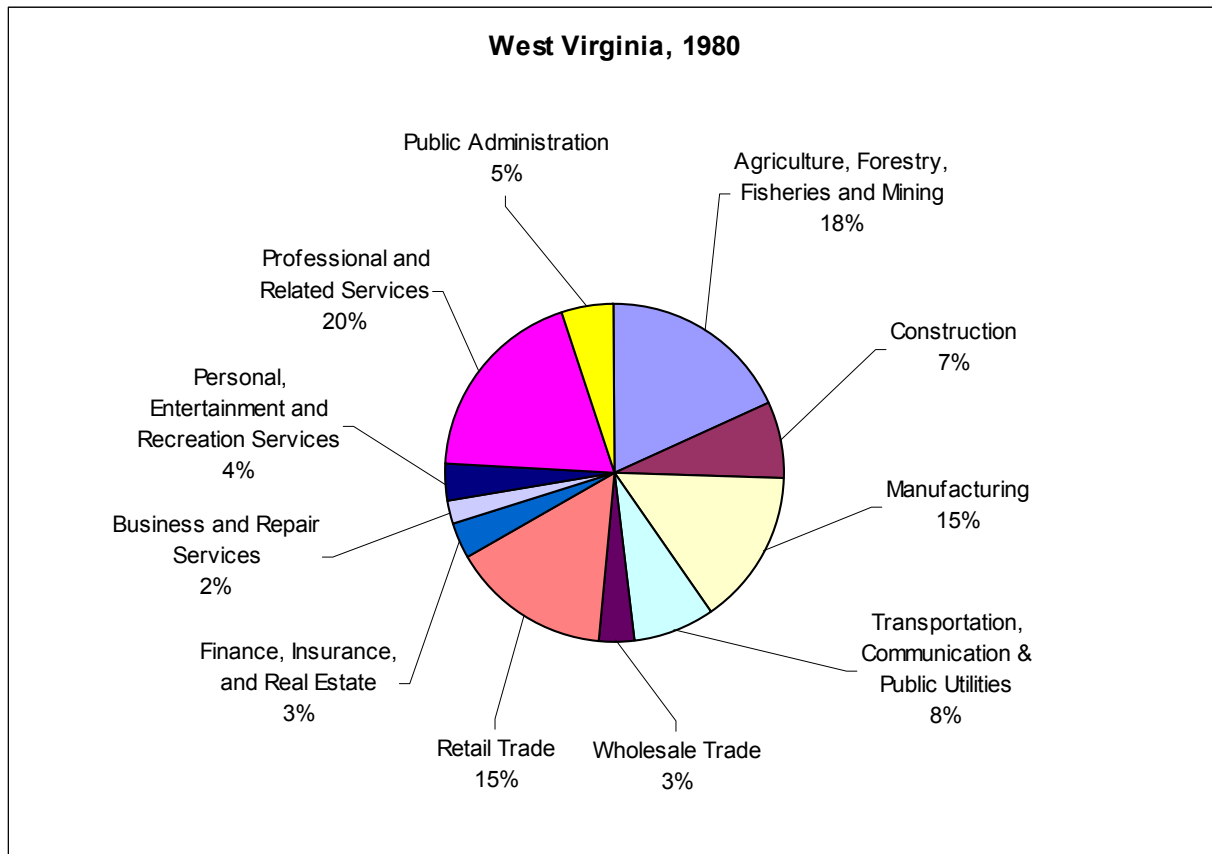

Figure 12 - Mature Age Group Trends  
 Sources: U.S. Census Bureau, 1980 and 1990 STF3A, and 2000 SF1A

Figure 13 - Senior Age Group Trends  
 Sources: U.S. Census Bureau, 1980 and 1990 STF3A, and 2000 SF1A

Figure 14 - Numeric Change in Male and Female Population, 1980 - 2000.  
 Source: U.S. Census Bureau, 1980 STF3A and 2000 SF1A

Figure 16 - Distribution of Employment by Industry Sector, West Virginia, 1980  
 Source: U.S. Census Bureau, 1980 STF3A