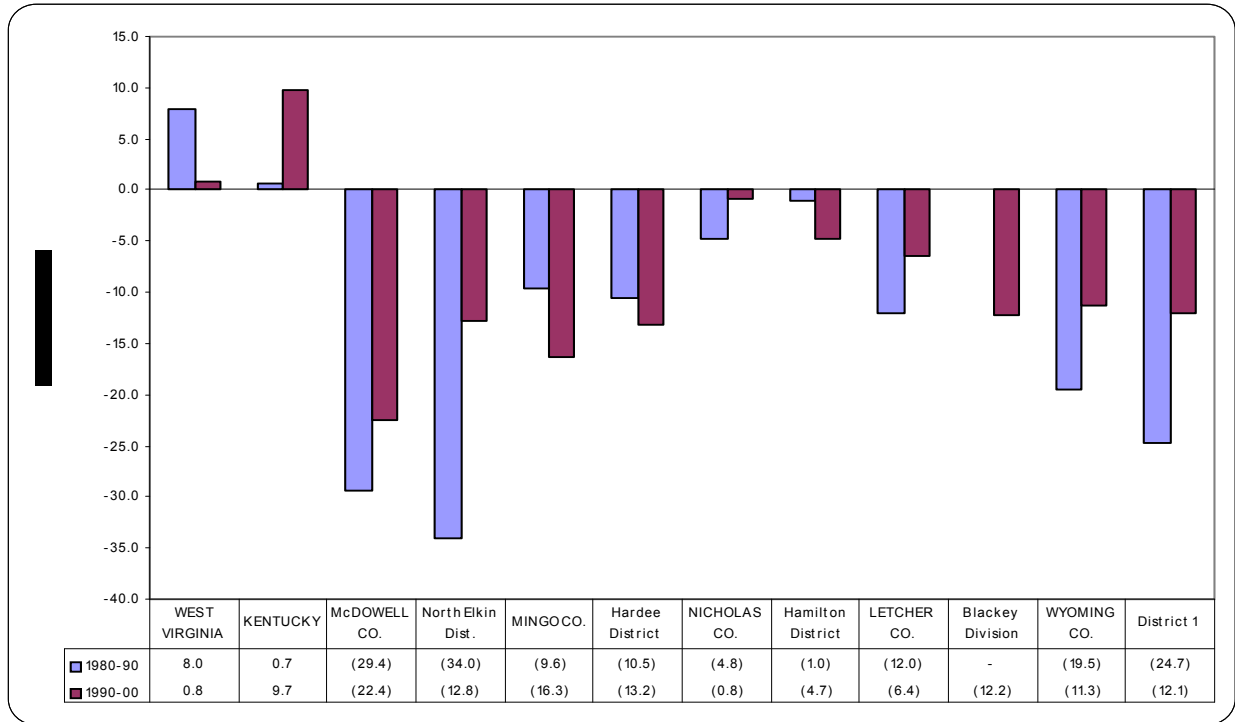

Figure 6 - County Population Trends, 1980, 1990, and 2000  
 Source: U.S. Census Bureau, 1980 SFT3A, 1990 and 2000 SF1A

Figure 7 - County Subdivision Population Trends, 1980, 1990, and 2000  
 Source: U.S. Census Bureau, 1980 SFT3A, 1990 and 2000 SF1A

Figure 8 - Historic Comparison of Percent Change in Total Population, 1980, 1990, and 2000  
 Sources: U.S. Census Bureau, 1980 and 1990 STF3A, and 2000 SF1A

Figure 9 - Net Migration Trends, 1990-1997  
 Sources: U.S. Census Bureau

Figure 10 - School Age Group Trends  
 Sources: U.S. Census Bureau, 1980 and 1990 STF3A, and 2000 SF1A

Figure 11 - Young Adult Age Group Trends  
 Sources: U.S. Census Bureau, 1980 and 1990 STF3A, and 2000 SF1A

Figure 12 - Mature Age Group Trends  
 Sources: U.S. Census Bureau, 1980 and 1990 STF3A, and 2000 SF1A

Figure 13 - Senior Age Group Trends  
 Sources: U.S. Census Bureau, 1980 and 1990 STF3A, and 2000 SF1A