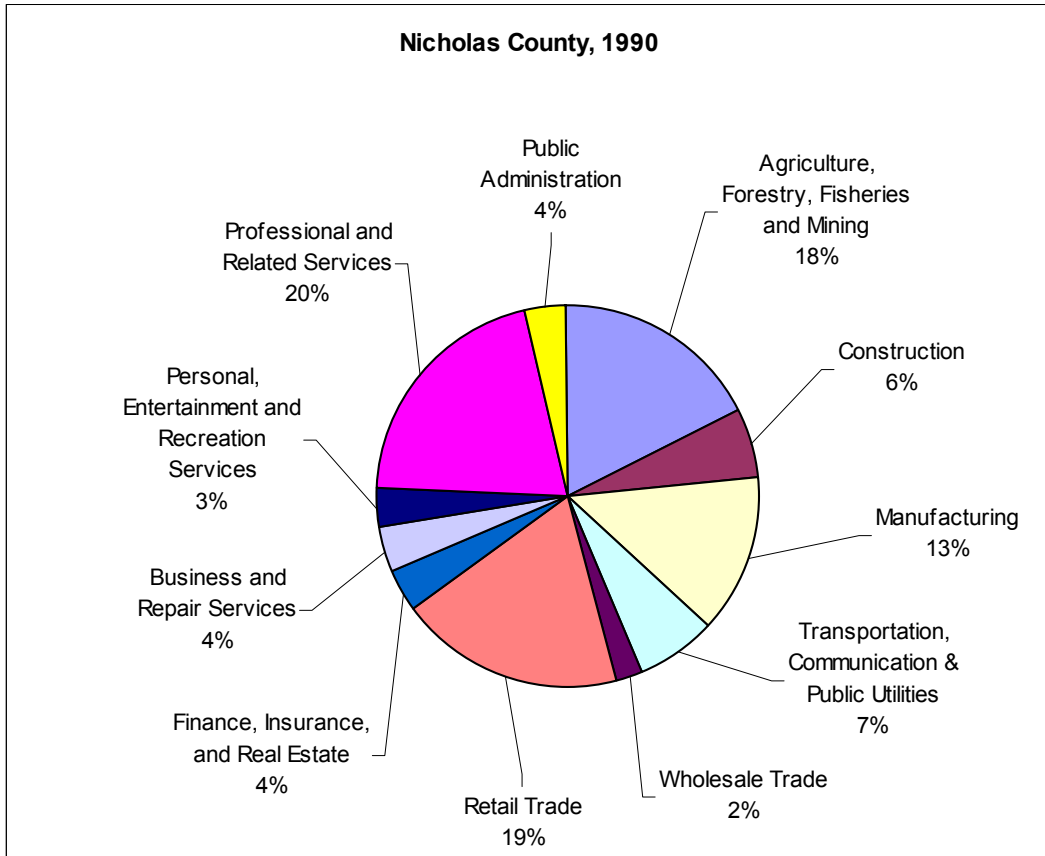

Figure 25 - Distribution of Employment by Industry Sector, Mingo County, WV, 1990  
Source: U.S. Census Bureau, 1990 STF3A

Figure 26 - Distribution of Employment by Industry Sector, Nicholas County, WV, 1990  
Source: U.S. Census Bureau, 1990 STF3A