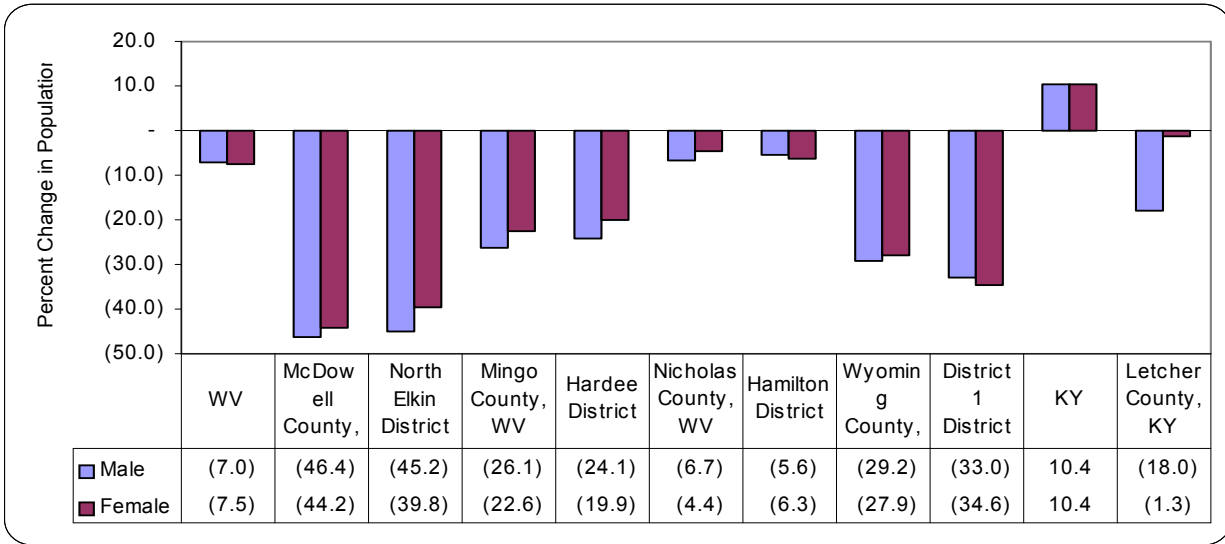

Figure 10 - School Age Group Trends  
 Sources: U.S. Census Bureau, 1980 and 1990 STF3A, and 2000 SF1A

Figure 11 - Young Adult Age Group Trends  
 Sources: U.S. Census Bureau, 1980 and 1990 STF3A, and 2000 SF1A

Figure 12 - Mature Age Group Trends  
 Sources: U.S. Census Bureau, 1980 and 1990 STF3A, and 2000 SF1A

Figure 13 - Senior Age Group Trends  
 Sources: U.S. Census Bureau, 1980 and 1990 STF3A, and 2000 SF1A

Figure 14 - Numeric Change in Male and Female Population, 1980 - 2000.  
 Source: U.S. Census Bureau, 1980 STF3A and 2000 SF1A

Figure 16 - Distribution of Employment by Industry Sector, West Virginia, 1980  
 Source: U.S. Census Bureau, 1980 STF3A

Figure 17 - Distribution of Employment by Industry Sector, McDowell County, WV, 1980  
Source: U.S. Census Bureau, 1980 STF3A

Figure 18 - Distribution of Employment by Industry Sector, Mingo County, WV, 1980  
Source: U.S. Census Bureau, 1980 STF3A