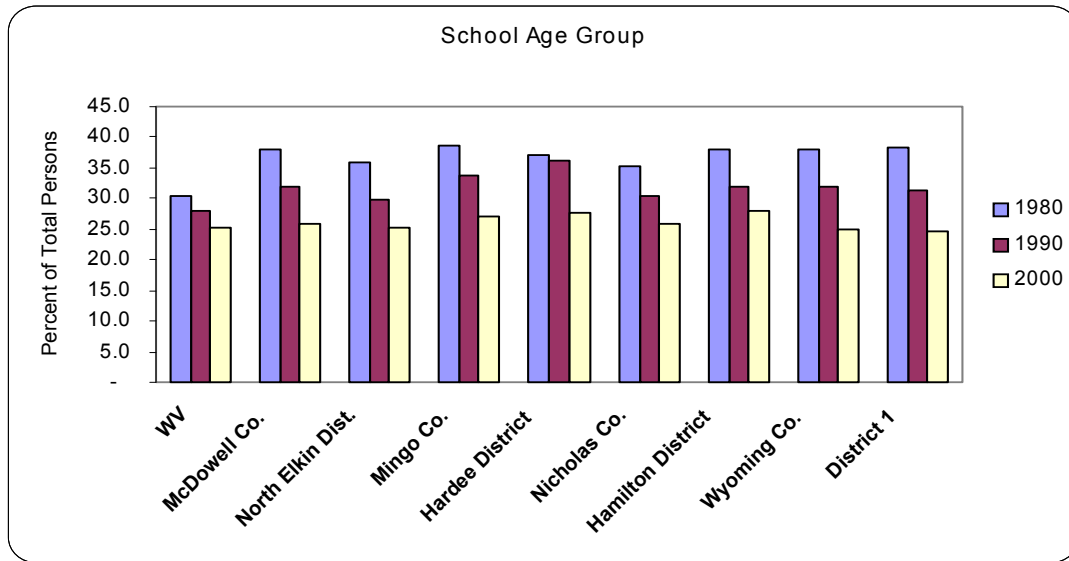

Figure 8 - Historic Comparison of Percent Change in Total Population, 1980, 1990, and 2000  
 Sources: U.S. Census Bureau, 1980 and 1990 STF3A, and 2000 SF1A

Figure 9 - Net Migration Trends, 1990-1997  
 Sources: U.S. Census Bureau

Figure 10 - School Age Group Trends  
 Sources: U.S. Census Bureau, 1980 and 1990 STF3A, and 2000 SF1A

Figure 11 - Young Adult Age Group Trends  
 Sources: U.S. Census Bureau, 1980 and 1990 STF3A, and 2000 SF1A

Figure 12 - Mature Age Group Trends  
 Sources: U.S. Census Bureau, 1980 and 1990 STF3A, and 2000 SF1A

Figure 13 - Senior Age Group Trends  
 Sources: U.S. Census Bureau, 1980 and 1990 STF3A, and 2000 SF1A

Figure 14 - Numeric Change in Male and Female Population, 1980 - 2000.  
 Source: U.S. Census Bureau, 1980 STF3A and 2000 SF1A

Figure 16 - Distribution of Employment by Industry Sector, West Virginia, 1980  
 Source: U.S. Census Bureau, 1980 STF3A