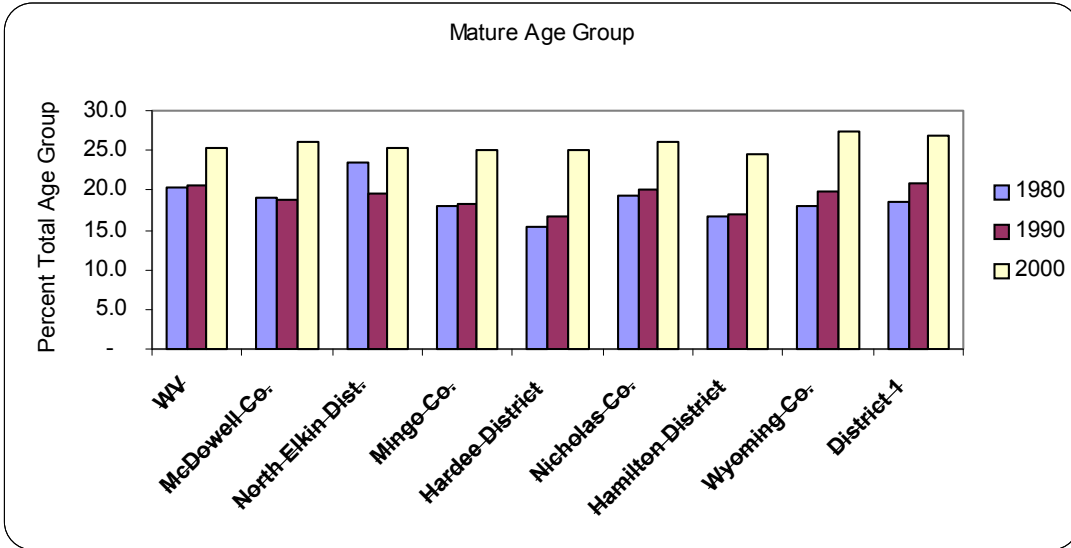

Figure 8 - Historic Comparison of Percent Change in Total Population, 1980, 1990, and 2000  
 Sources: U.S. Census Bureau, 1980 and 1990 STF3A, and 2000 SF1A

Figure 9 - Net Migration Trends, 1990-1997  
 Sources: U.S. Census Bureau

Figure 10 - School Age Group Trends  
 Sources: U.S. Census Bureau, 1980 and 1990 STF3A, and 2000 SF1A

Figure 11 - Young Adult Age Group Trends  
 Sources: U.S. Census Bureau, 1980 and 1990 STF3A, and 2000 SF1A

Figure 12 - Mature Age Group Trends  
 Sources: U.S. Census Bureau, 1980 and 1990 STF3A, and 2000 SF1A

Figure 13 - Senior Age Group Trends  
 Sources: U.S. Census Bureau, 1980 and 1990 STF3A, and 2000 SF1A

Figure 14 - Numeric Change in Male and Female Population, 1980 - 2000.  
 Source: U.S. Census Bureau, 1980 STF3A and 2000 SF1A

Figure 16 - Distribution of Employment by Industry Sector, West Virginia, 1980  
 Source: U.S. Census Bureau, 1980 STF3A