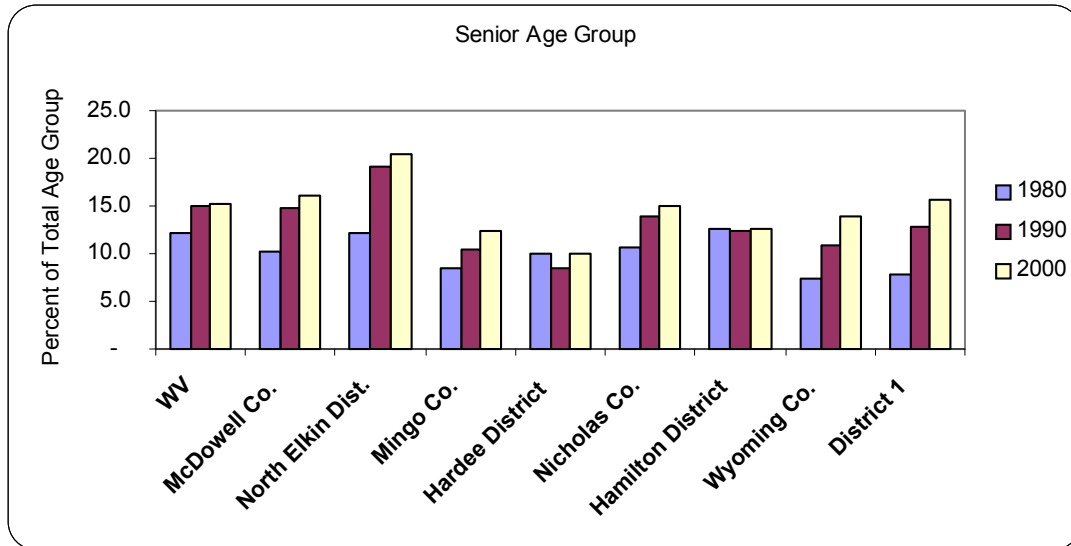

Figure 8 - Historic Comparison of Percent Change in Total Population, 1980, 1990, and 2000  
 Sources: U.S. Census Bureau, 1980 and 1990 STF3A, and 2000 SF1A

Figure 9 - Net Migration Trends, 1990-1997  
 Sources: U.S. Census Bureau

Figure 10 - School Age Group Trends  
 Sources: U.S. Census Bureau, 1980 and 1990 STF3A, and 2000 SF1A

Figure 11 - Young Adult Age Group Trends  
 Sources: U.S. Census Bureau, 1980 and 1990 STF3A, and 2000 SF1A

Figure 12 - Mature Age Group Trends  
 Sources: U.S. Census Bureau, 1980 and 1990 STF3A, and 2000 SF1A

Figure 13 - Senior Age Group Trends  
 Sources: U.S. Census Bureau, 1980 and 1990 STF3A, and 2000 SF1A

Figure 14 - Numeric Change in Male and Female Population, 1980 - 2000.  
 Source: U.S. Census Bureau, 1980 STF3A and 2000 SF1A

Figure 16 - Distribution of Employment by Industry Sector, West Virginia, 1980  
 Source: U.S. Census Bureau, 1980 STF3A