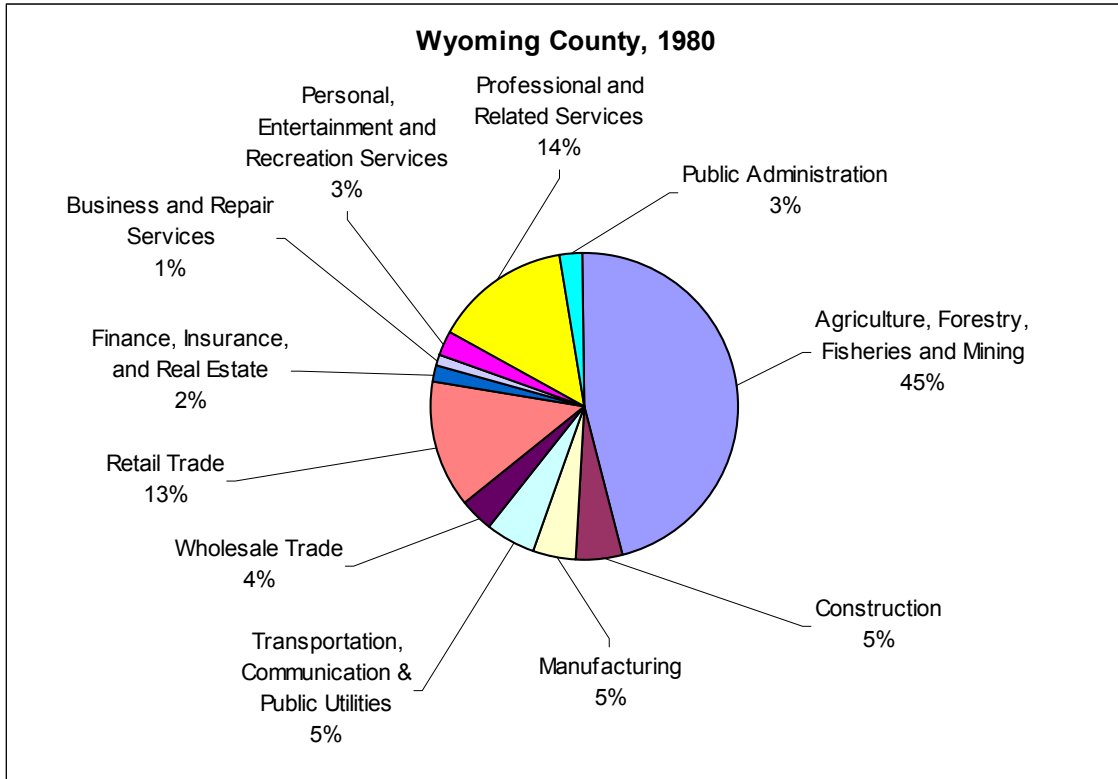

Figure 17 - Distribution of Employment by Industry Sector, McDowell County, WV, 1980  
Source: U.S. Census Bureau, 1980 STF3A

Figure 18 - Distribution of Employment by Industry Sector, Mingo County, WV, 1980  
Source: U.S. Census Bureau, 1980 STF3A

Figure 19 - Distribution of Employment by Industry Sector, Nicholas County, WV, 1980  
Source: U.S. Census Bureau, 1980 STF3A

Figure 20 - Distribution of Employment by Industry Sector, Wyoming County, WV, 1980  
Source: U.S. Census Bureau, 1980 STF3A

Figure 21 - Distribution of Employment by Industry Sector, Kentucky, 1980  
Source: U.S. Census Bureau, 1980 STF3A

Figure 22 - Distribution of Employment by Industry Sector, Letcher County, KY, 1980  
Source: U.S. Census Bureau, 1980 STF3A