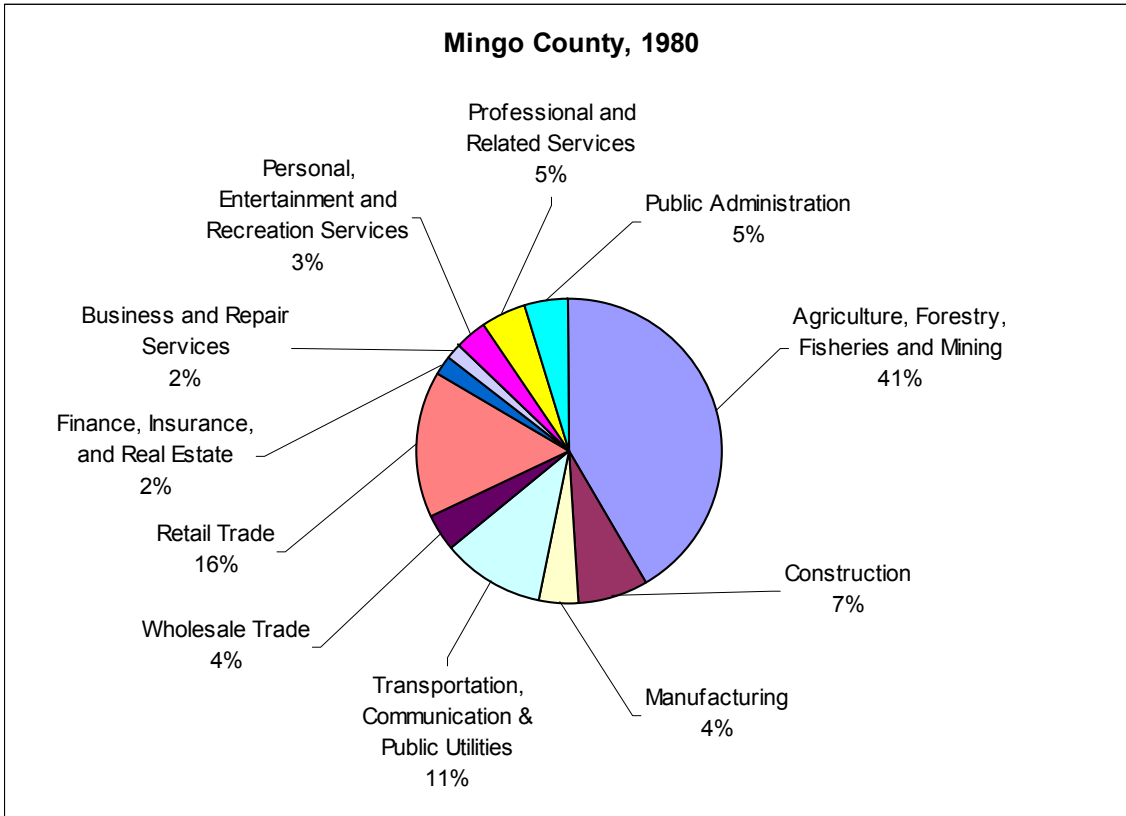

Figure 14 - Numeric Change in Male and Female Population, 1980 - 2000.  
 Source: U.S. Census Bureau, 1980 STF3A and 2000 SF1A

Figure 16 - Distribution of Employment by Industry Sector, West Virginia, 1980  
 Source: U.S. Census Bureau, 1980 STF3A

Figure 17 - Distribution of Employment by Industry Sector, McDowell County, WV, 1980  
Source: U.S. Census Bureau, 1980 STF3A

Figure 18 - Distribution of Employment by Industry Sector, Mingo County, WV, 1980  
Source: U.S. Census Bureau, 1980 STF3A