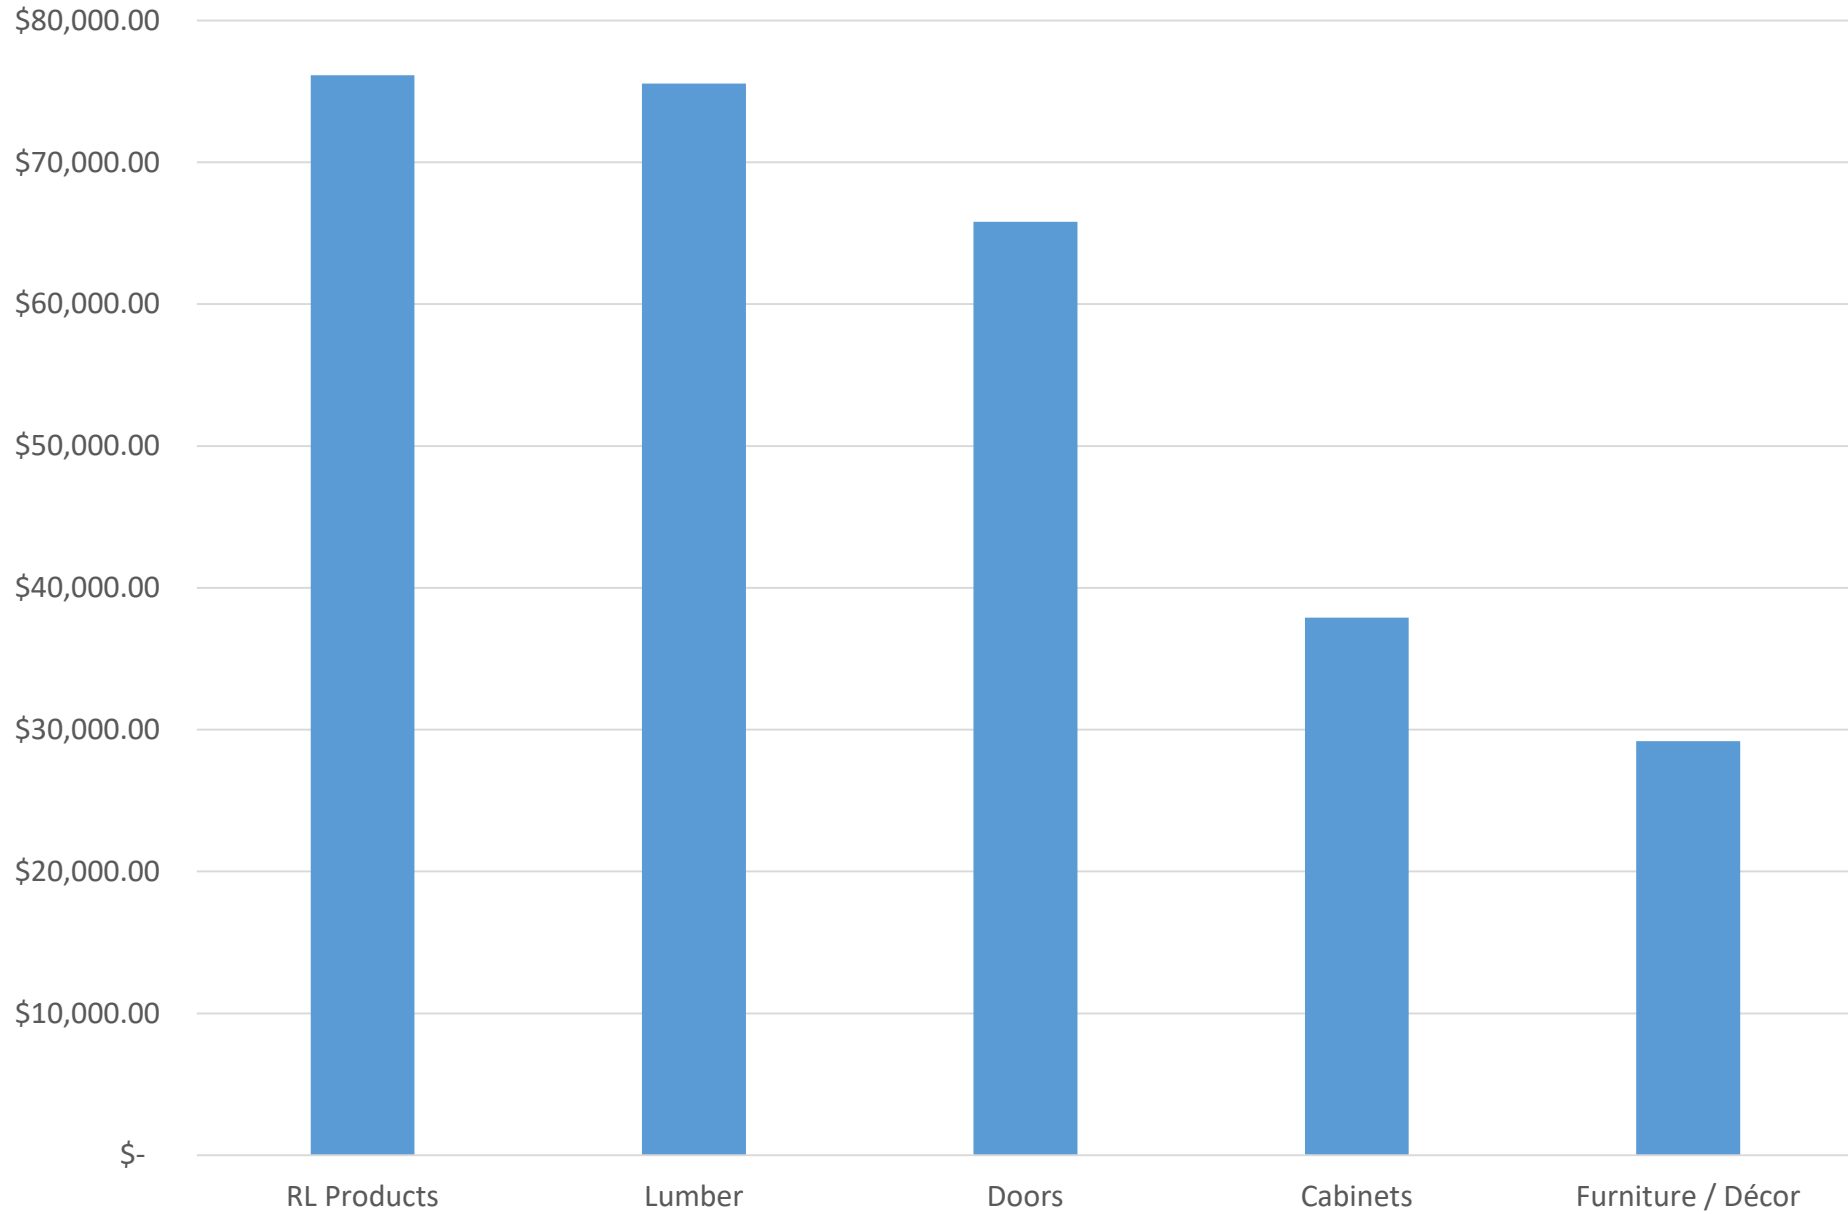

Last 12 Months