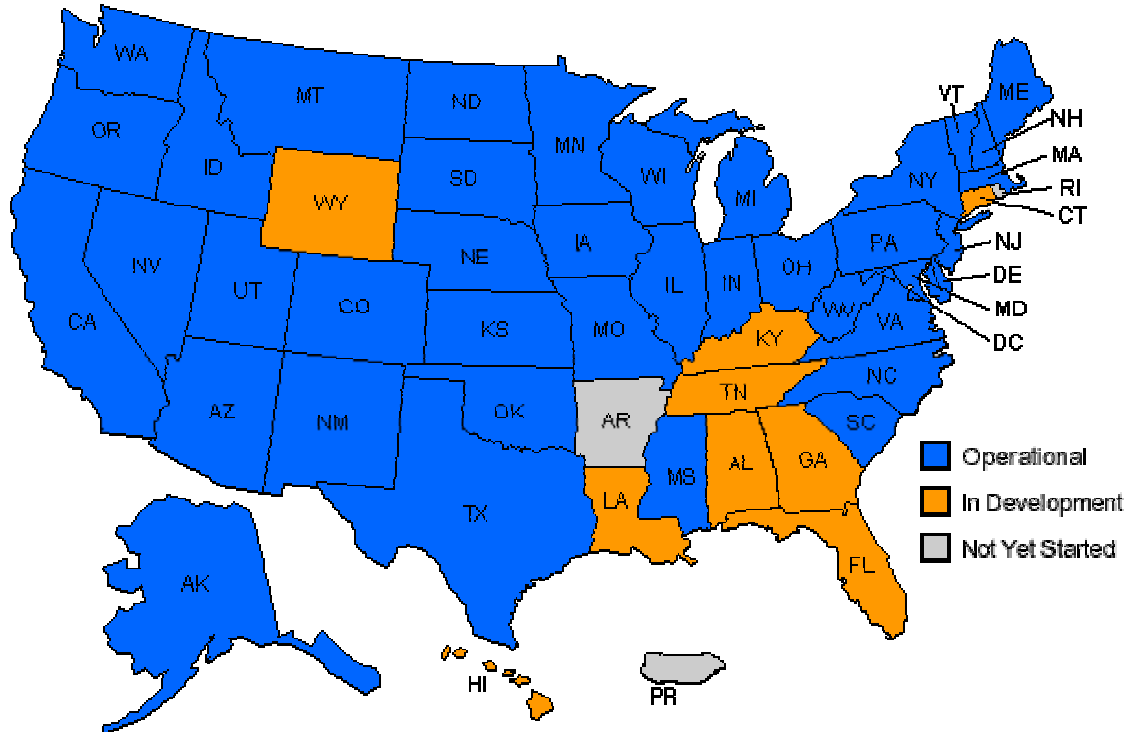

Network Progress

Node Status

There are currently 39 states with operational Network nodes.

Map available online at <http://www.exchangenetwork.net/progress/index.htm>

Exchange Network Leadership Council Web site
<http://www.exchangenetwork.net>