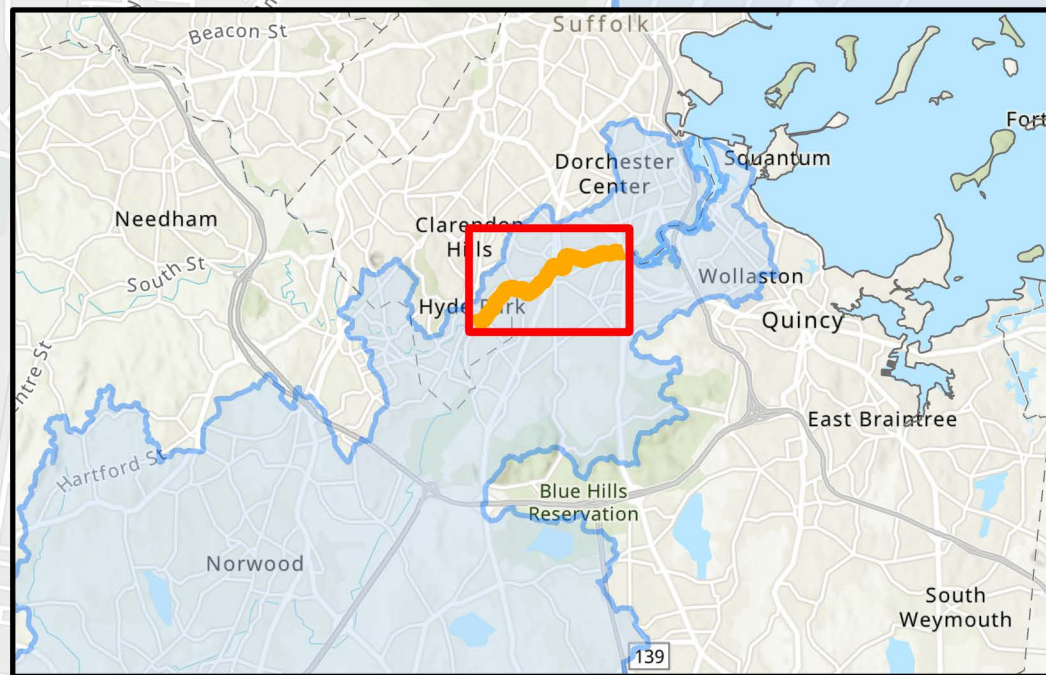

# Lower Neponset River Superfund Site

- ★ Site Beginning/End
- 🚣 Canoe Launches
- 🏰 Dam Location
- 📏 Neponset River Watershed
- ⊙ EPA Short-term Removal Site
- 🟢 Phase 1 Sampling
- 🟠 Phase 2 Sampling
- 📐 Staging Area