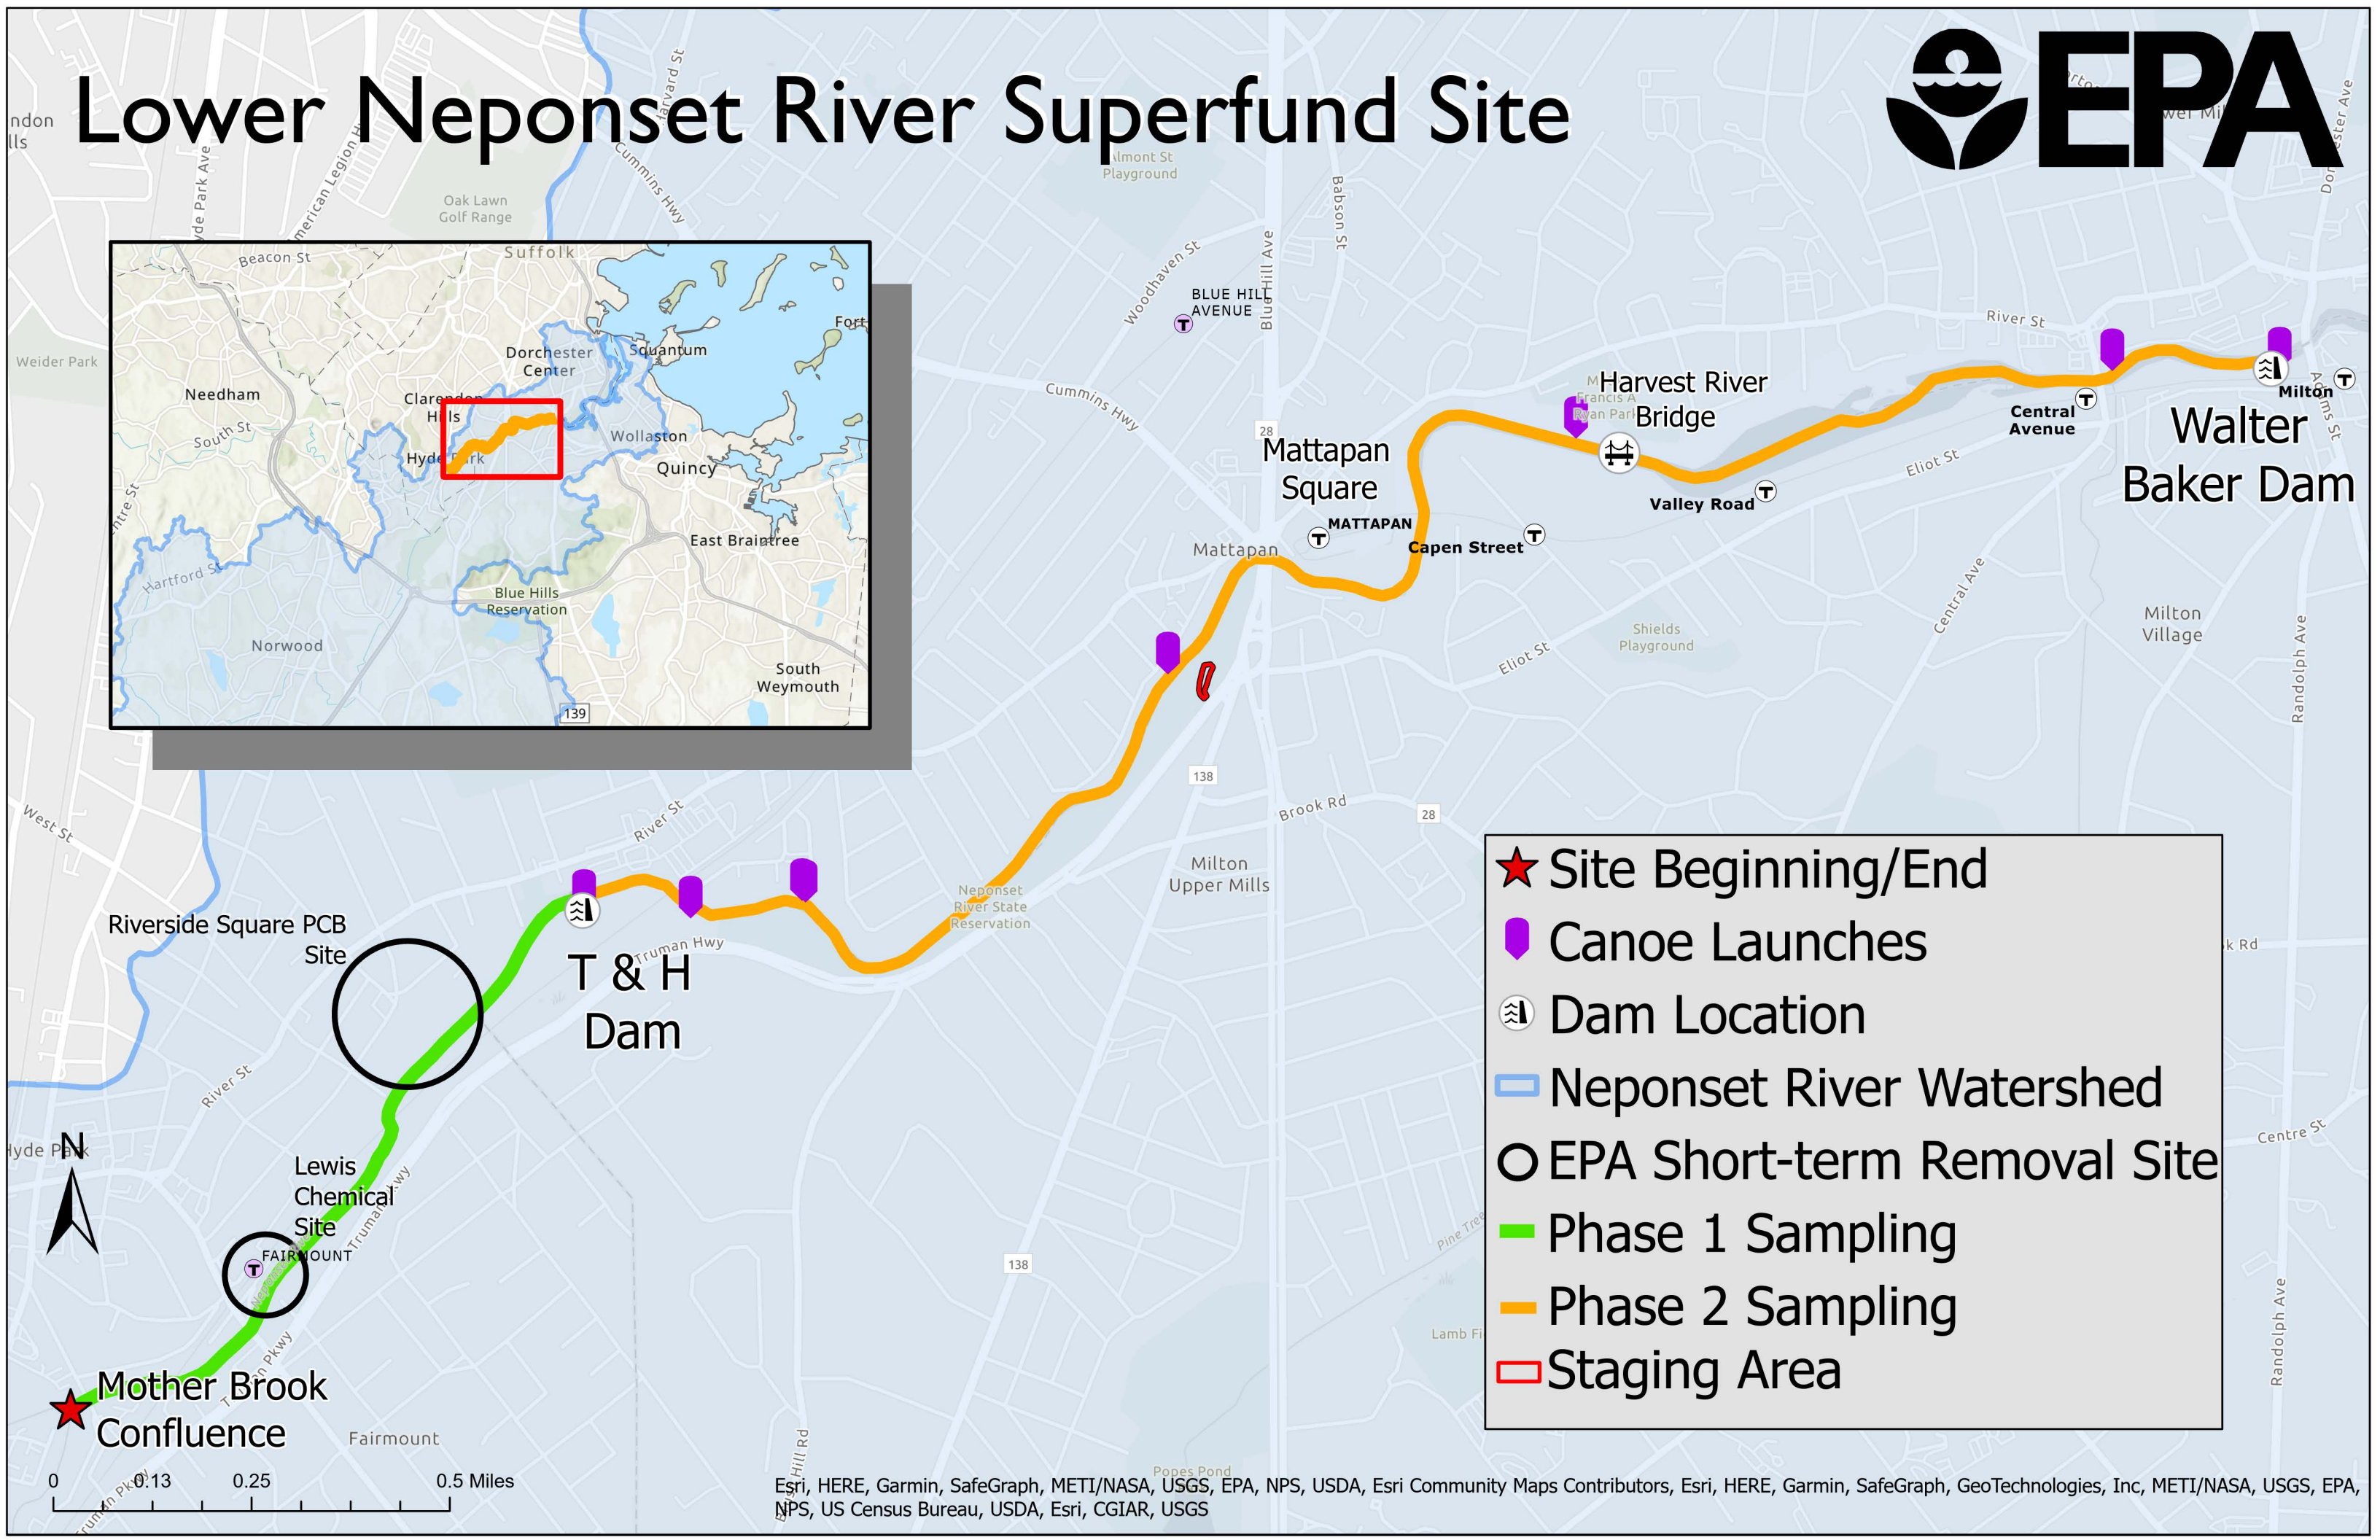

# Lower Neponset River Superfund Site

- ★ Site Beginning/End
- 🚣 Canoe Launches
- 🏰 Dam Location
- 📏 Neponset River Watershed
- ⊙ EPA Short-term Removal Site
- 🟢 Phase 1 Sampling
- 🟠 Phase 2 Sampling
- 📐 Staging Area