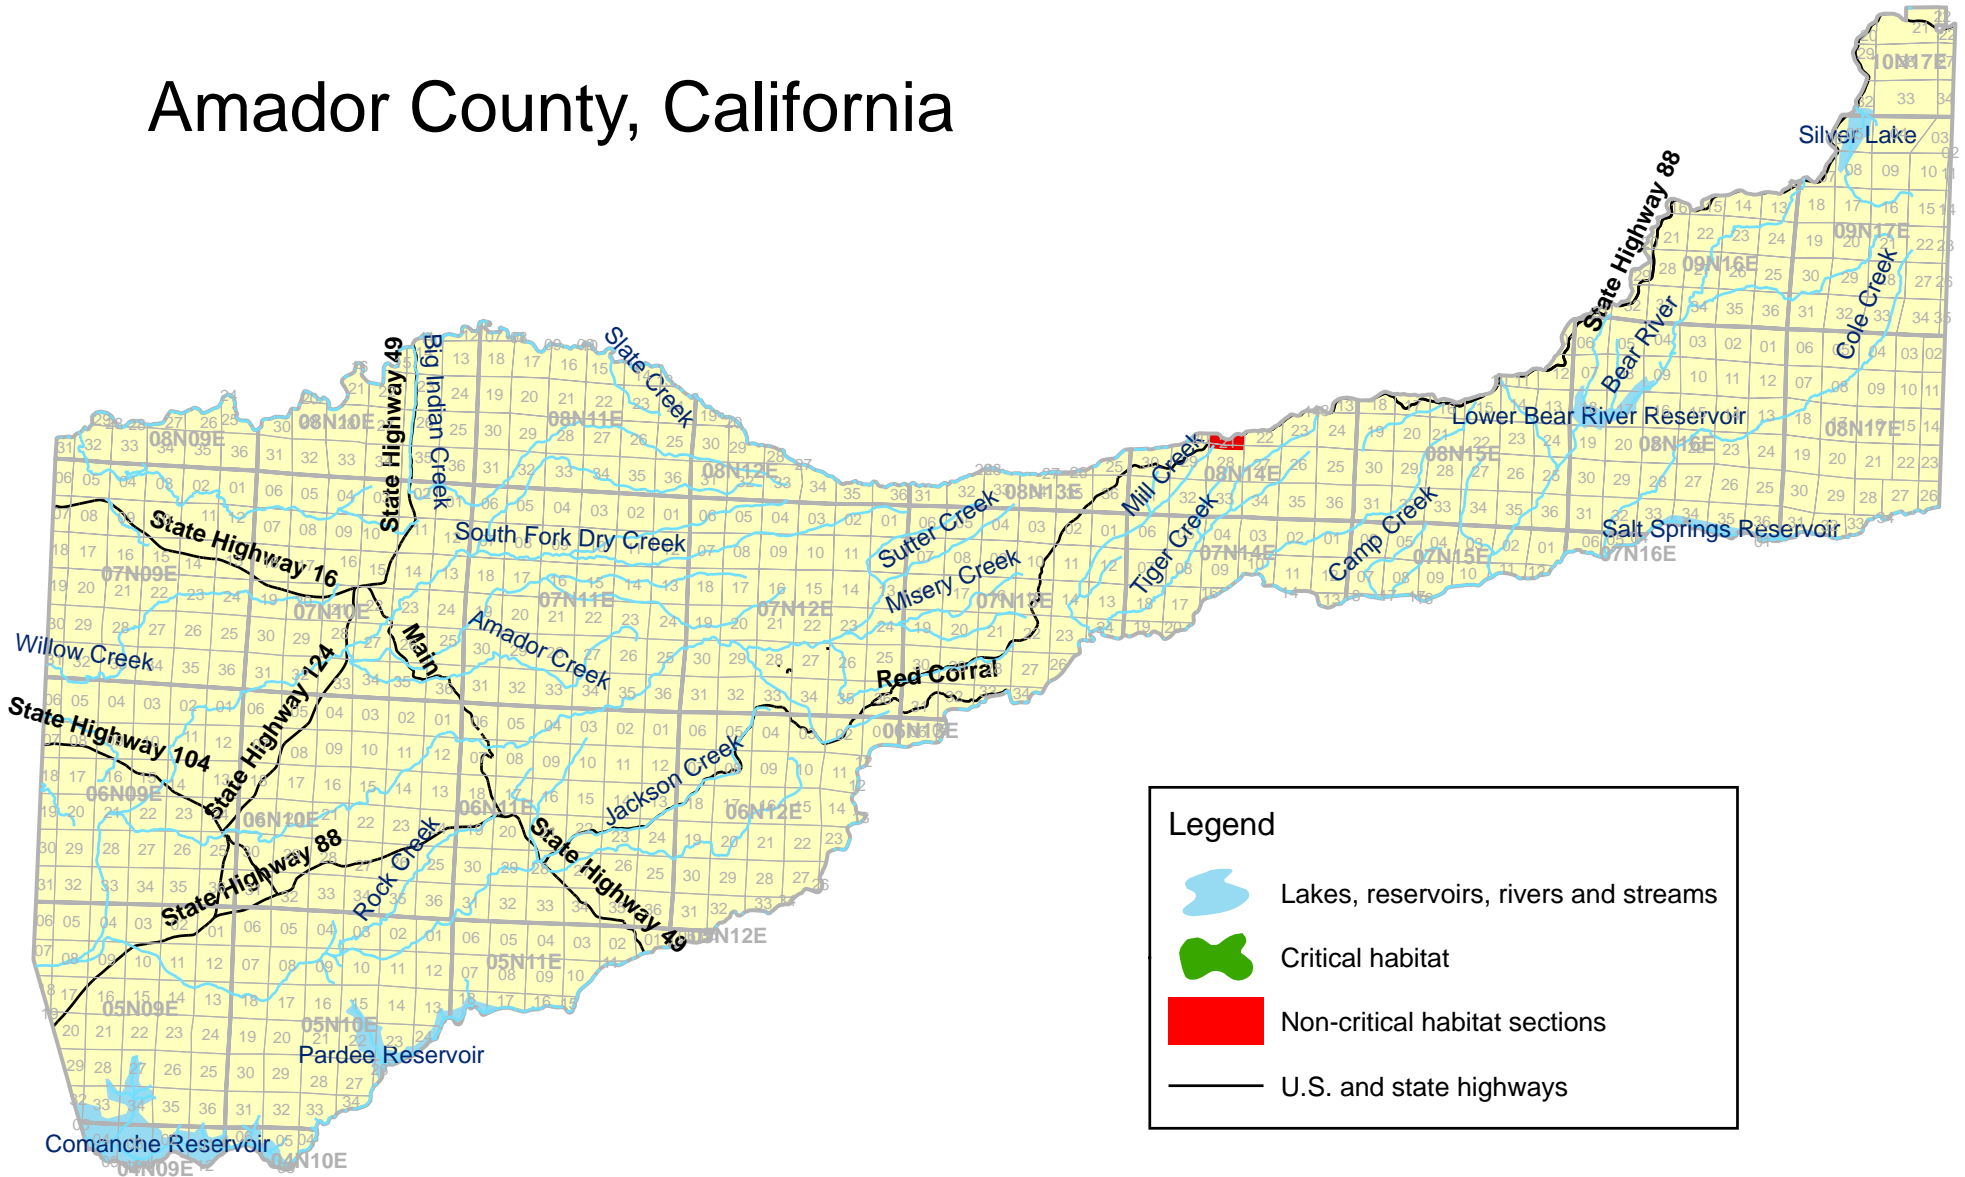

Amador County, California

Legend

- Lakes, reservoirs, rivers and streams
- Critical habitat
- Non-critical habitat sections
- U.S. and state highways

The water features shown on this map are for the sole purpose of geographic reference, and do not represent the aquatic habitat of the California red-legged frog.