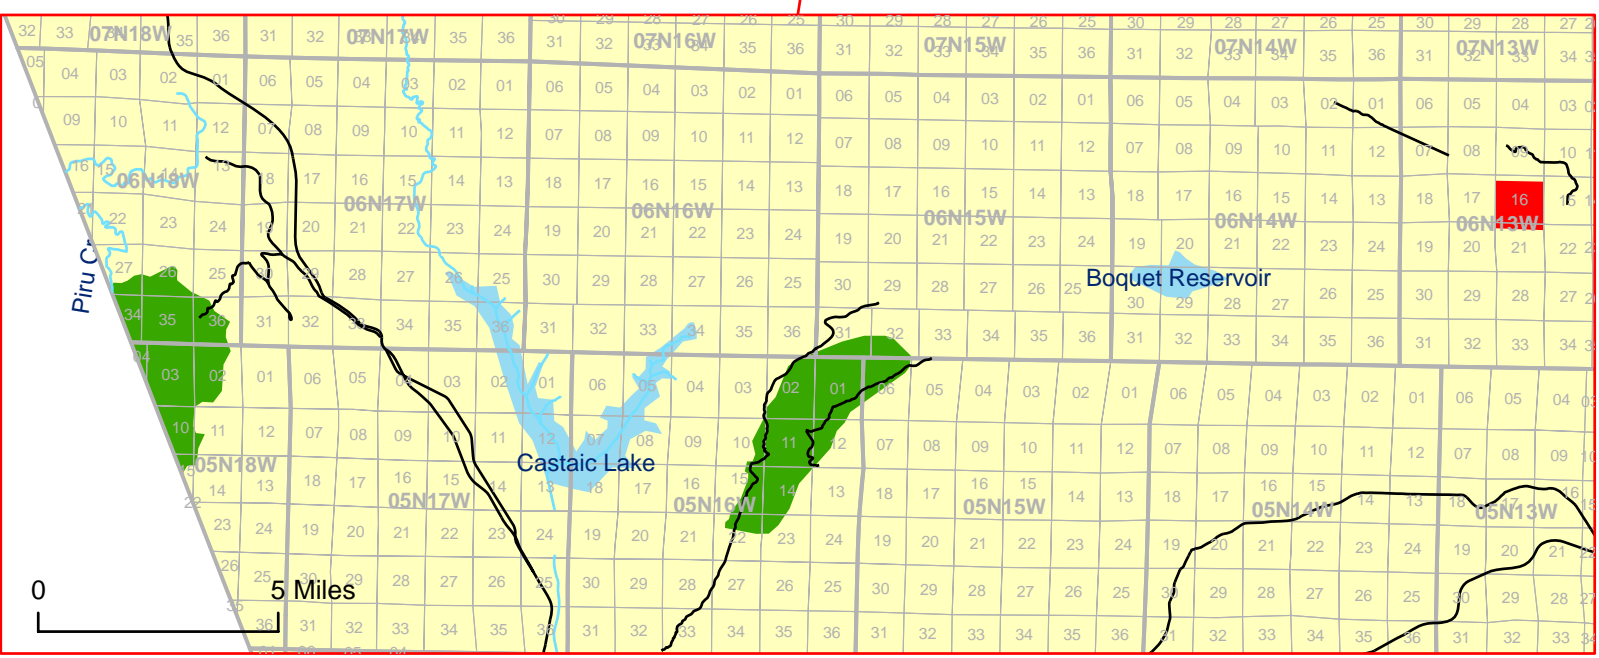

Los Angeles County, California

Legend

-  Critical habitat
-  Non-critical habitat sections
-  Lakes, reservoirs, rivers, and streams
-  Roads

The water features shown on this map are for the sole purpose of geographic reference, and do not represent the aquatic habitat of the California red-legged frog.