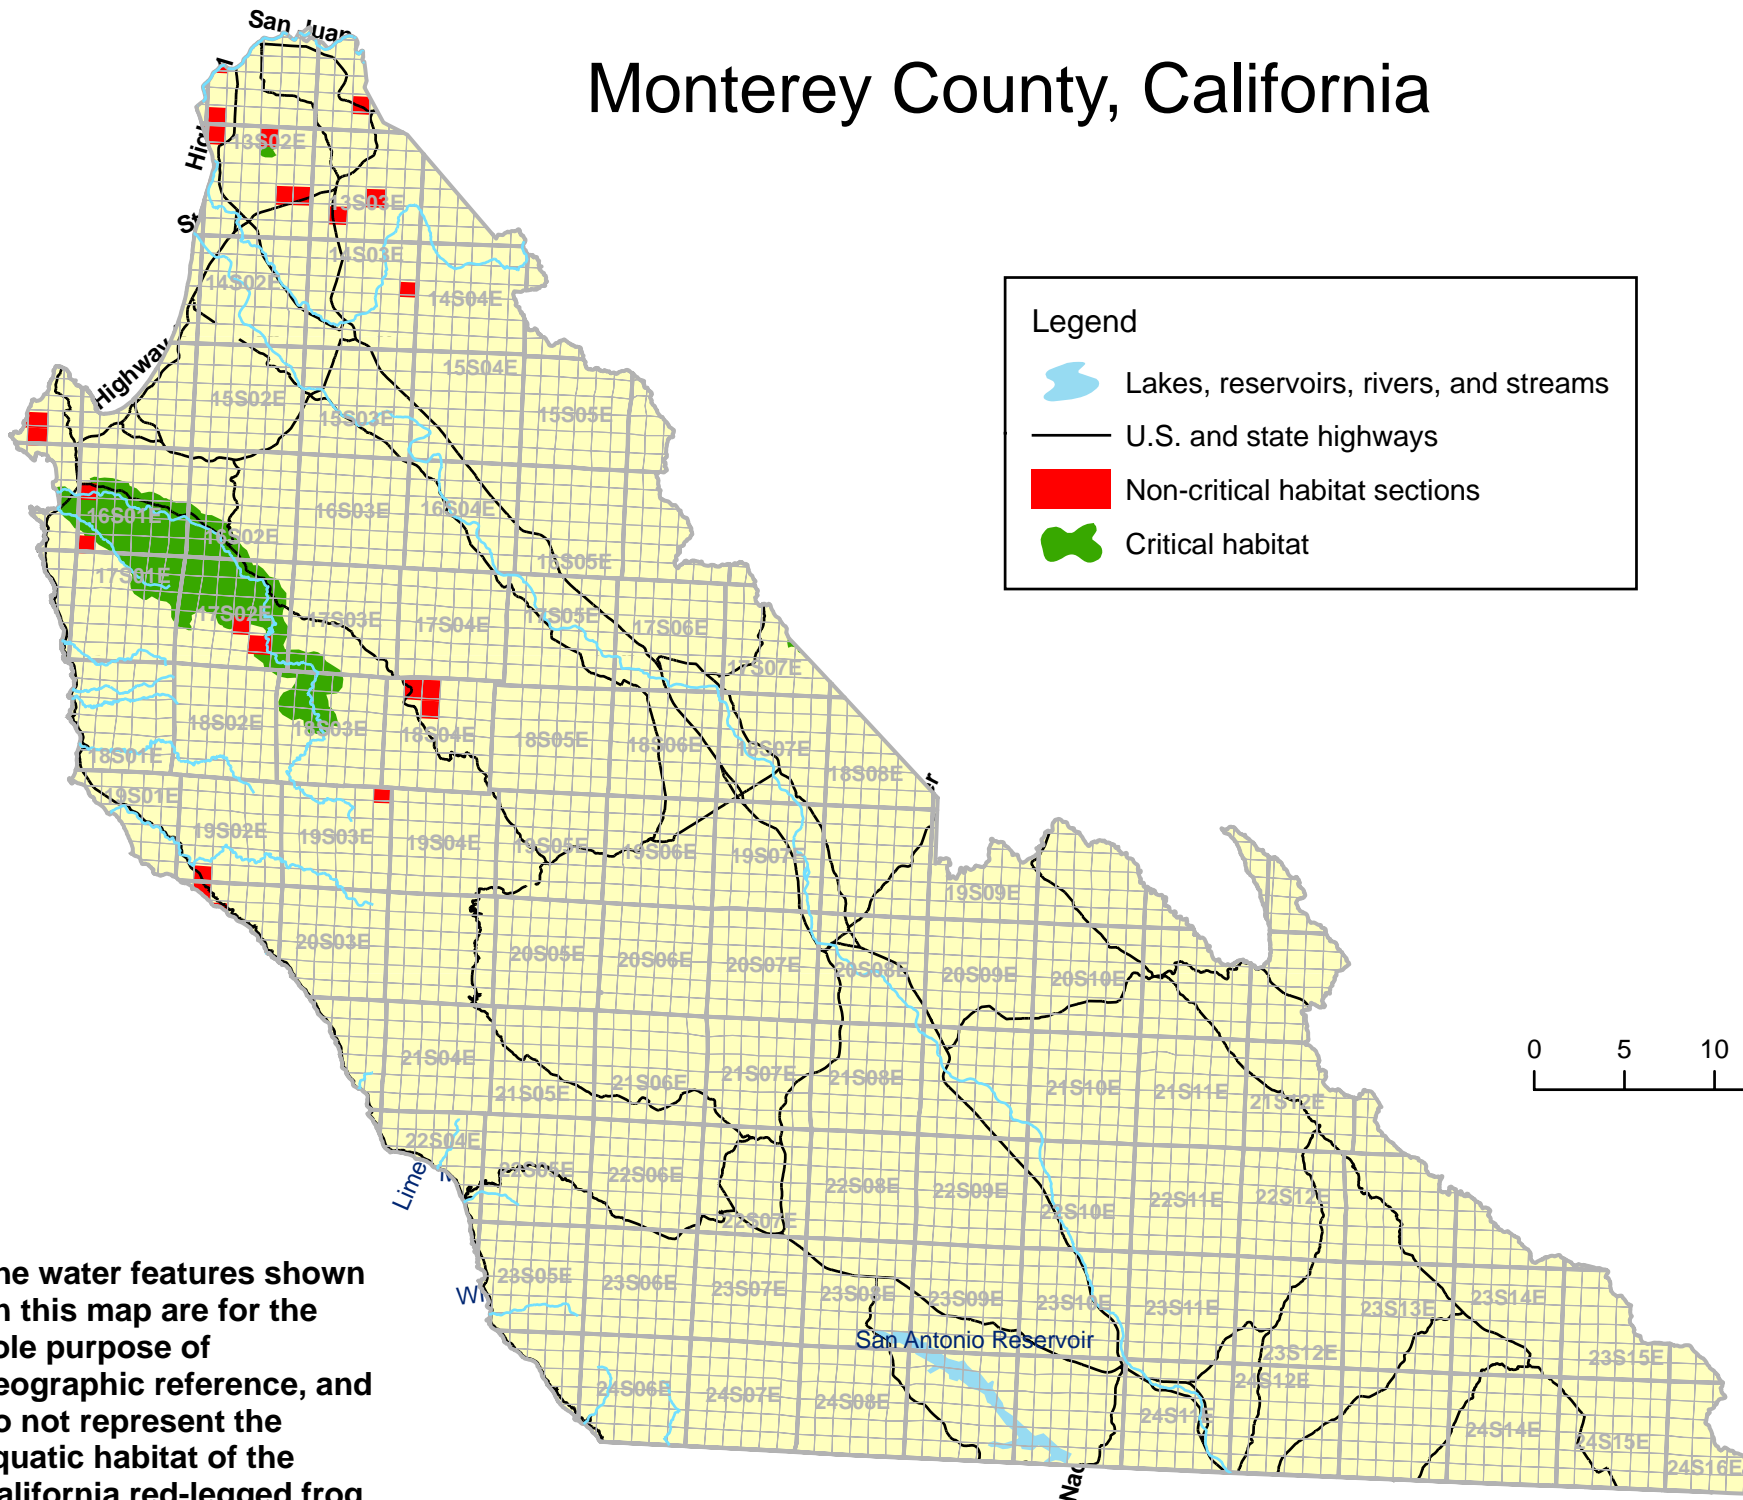

Monterey County, California

Legend

- Lakes, reservoirs, rivers, and streams
- U.S. and state highways
- Non-critical habitat sections
- Critical habitat

The water features shown on this map are for the sole purpose of geographic reference, and do not represent the aquatic habitat of the California red-legged frog.