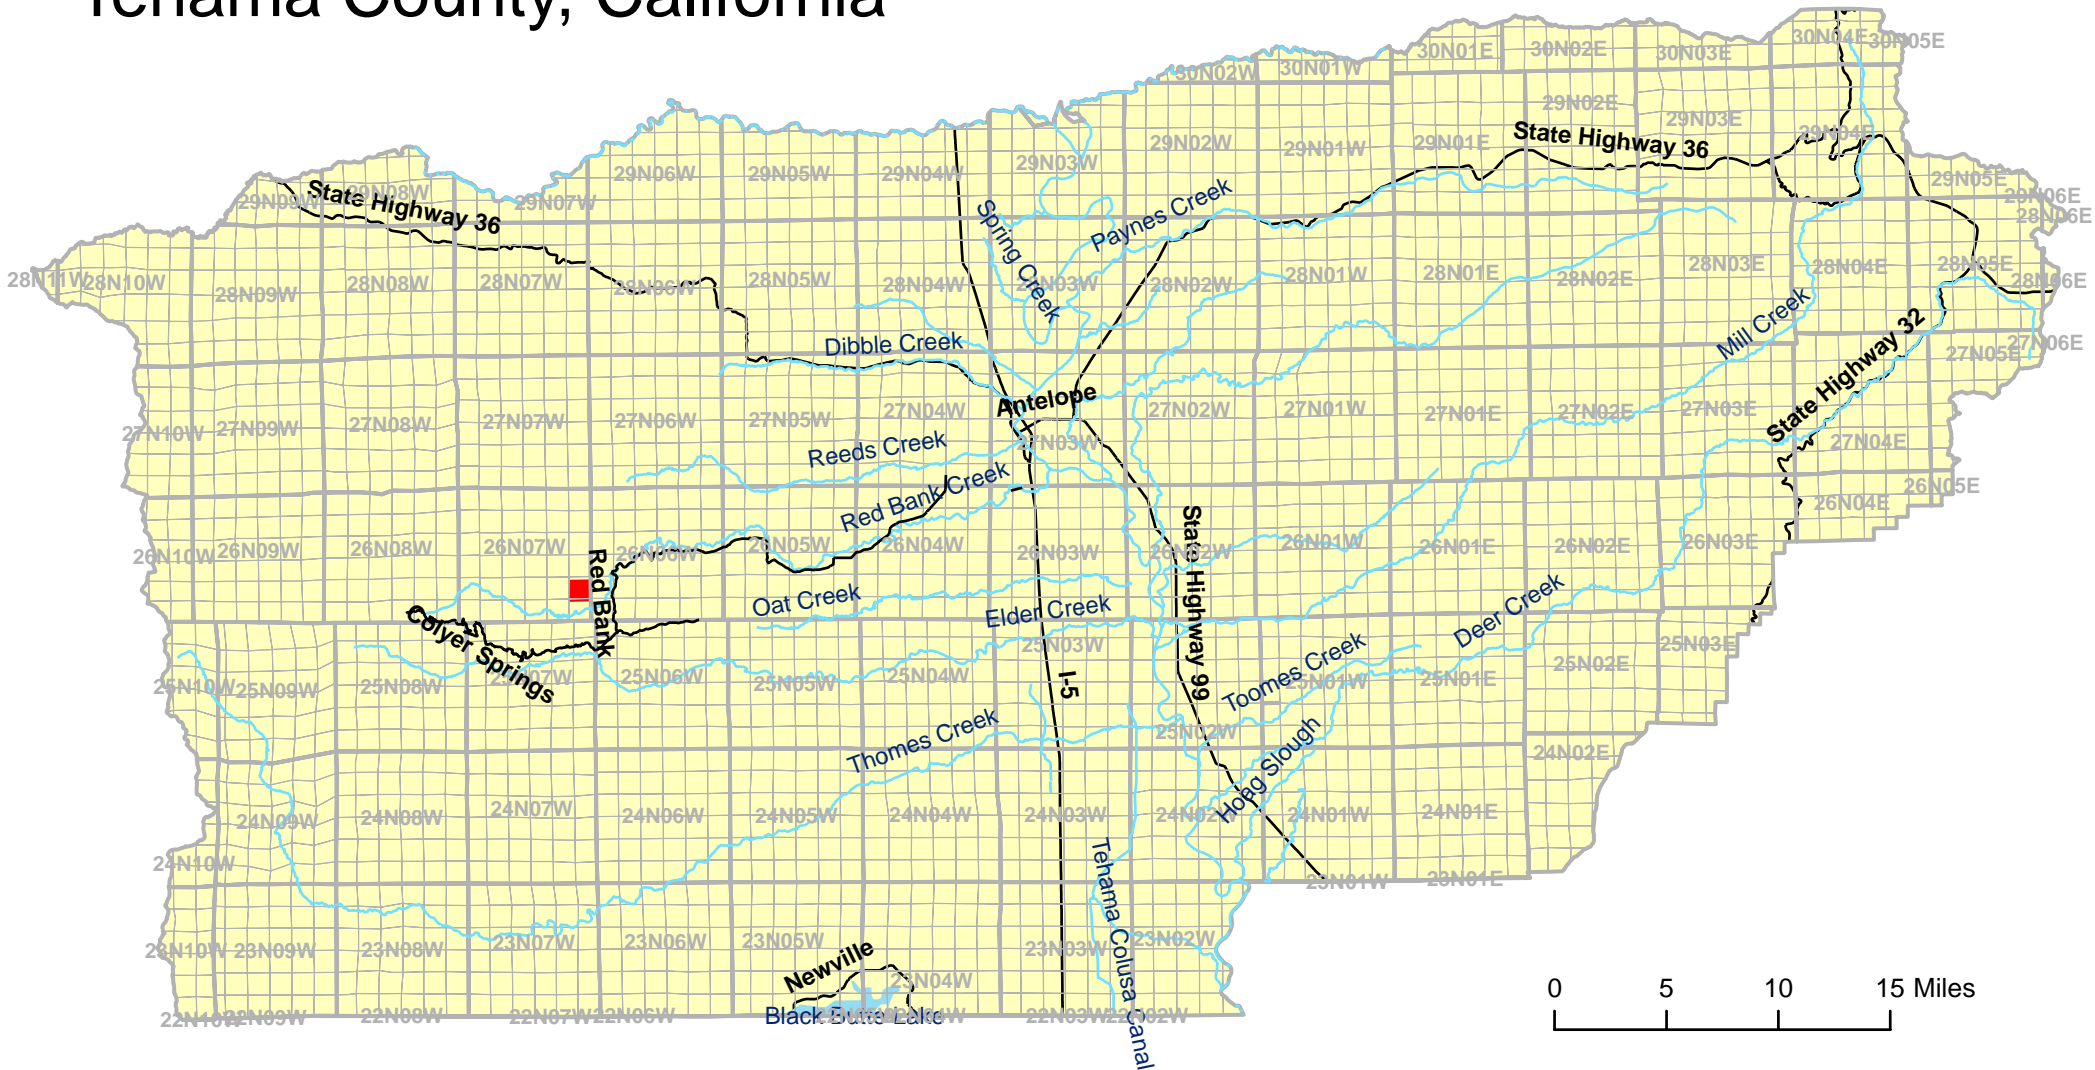

Tehama County, California

Legend

- Lakes, reservoirs, rivers, and streams
- Critical habitat
- Non-critical habitat sections
- Roads

The water features shown on this map are for the sole purpose of geographic reference, and do not represent the aquatic habitat of the California red-legged frog.