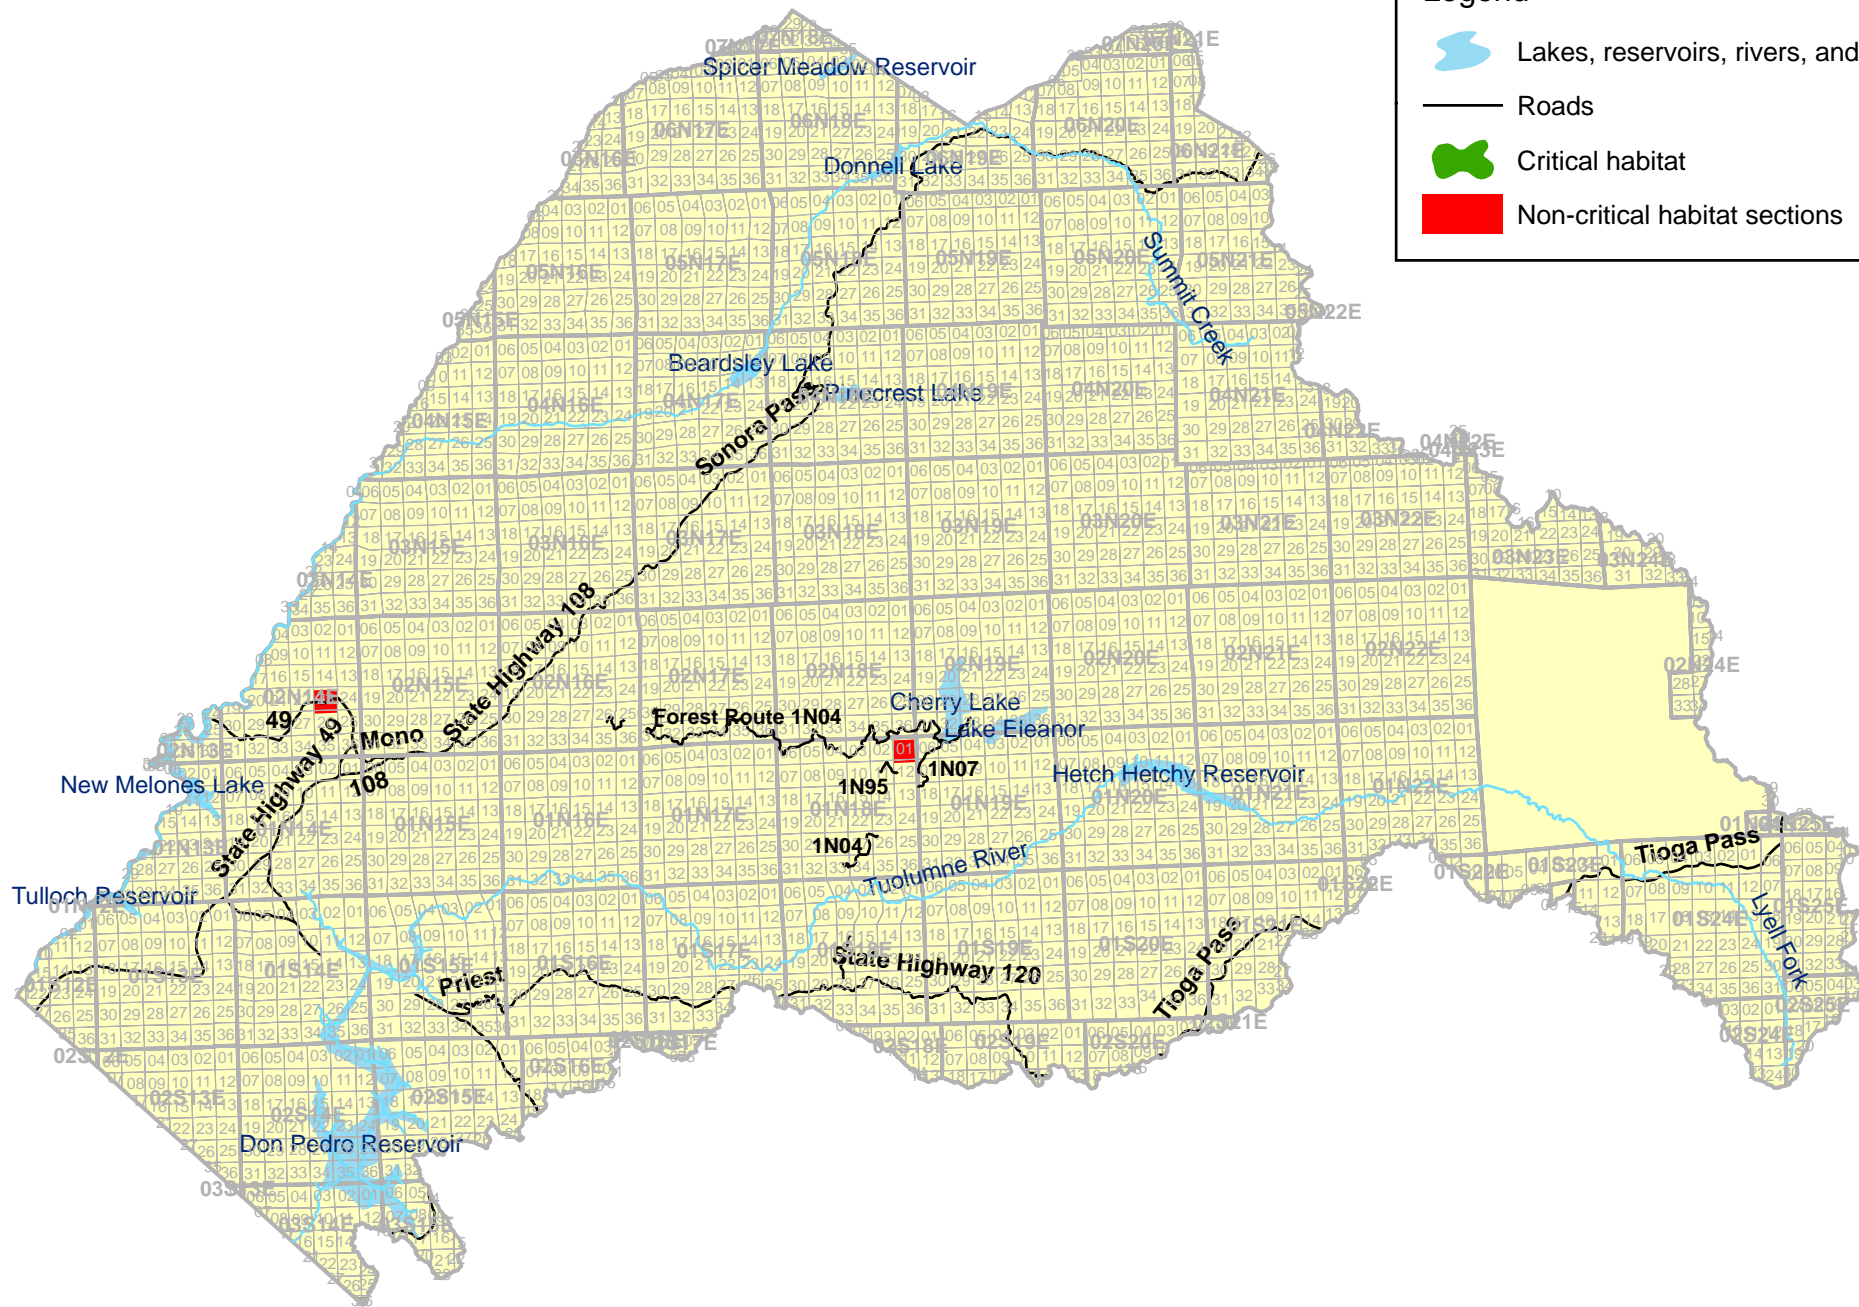

# Tuolumne County, California

**Legend**

-  Lakes, reservoirs, rivers, and streams
-  Roads
-  Critical habitat
-  Non-critical habitat sections

The water features shown on this map are for the sole purpose of geographic reference, and do not represent the aquatic habitat of the California red-legged frog.