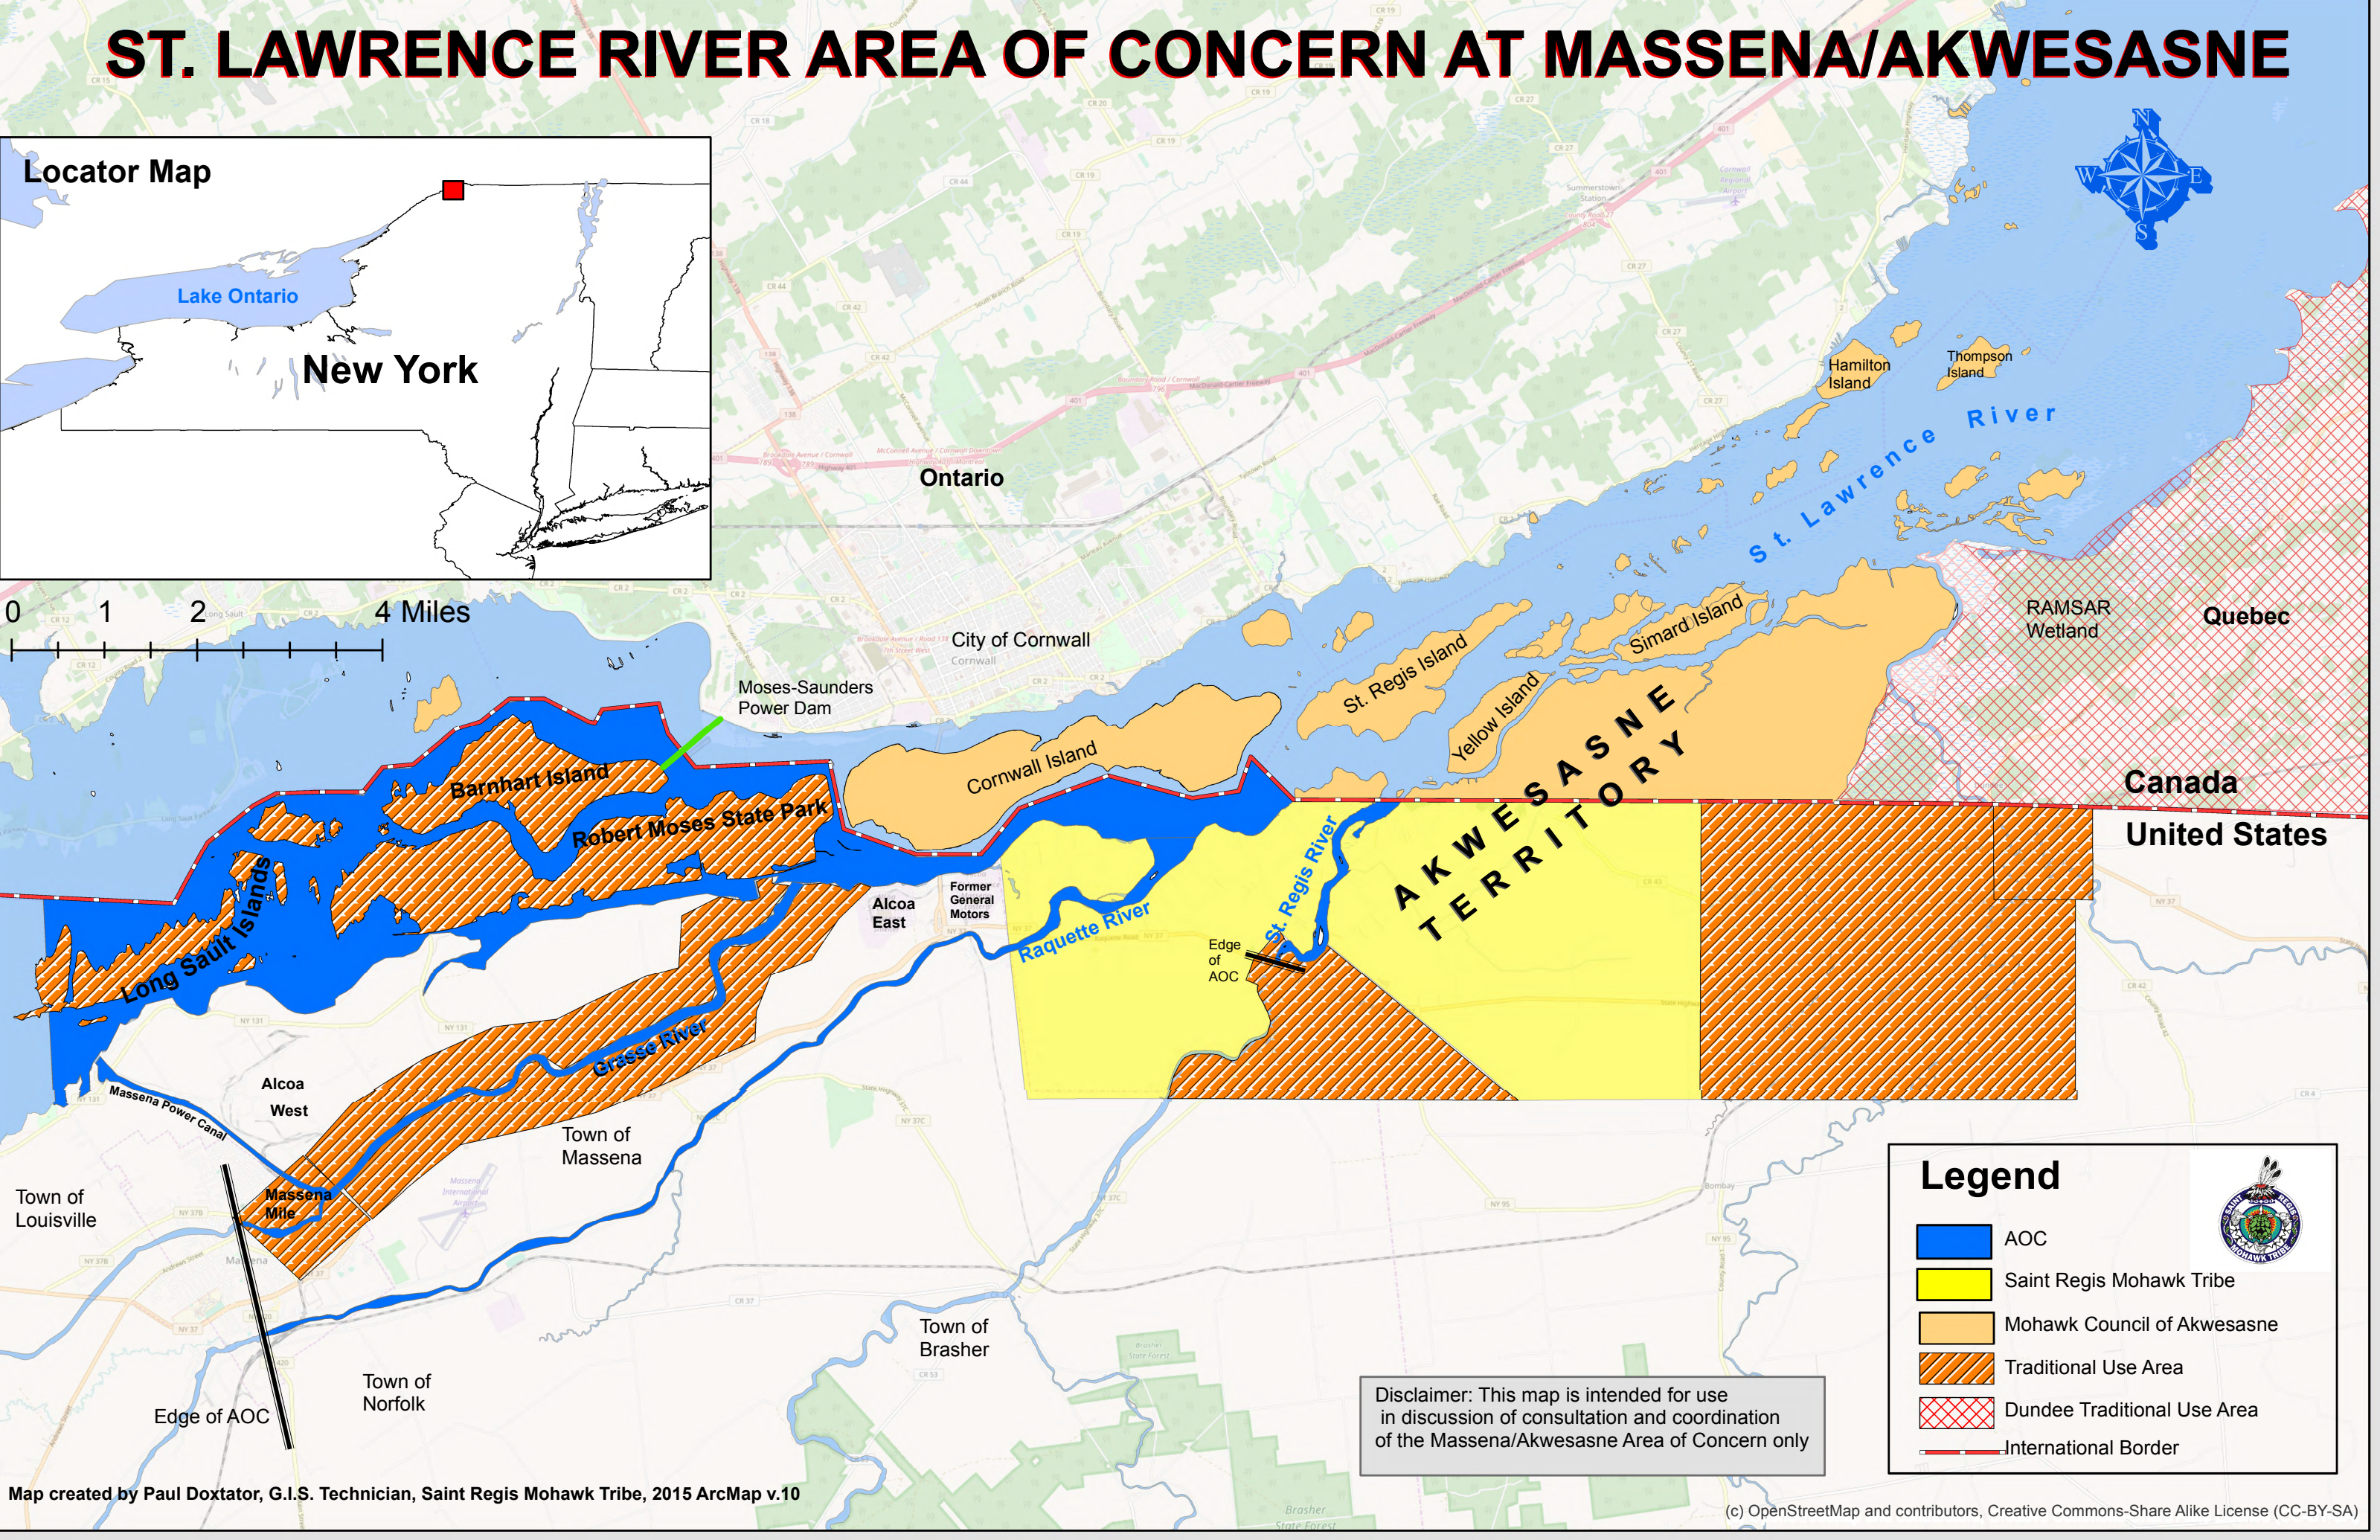

ST. LAWRENCE RIVER AREA OF CONCERN AT MASSENA/AKWESASNE

Legend

-  AOC
-  Saint Regis Mohawk Tribe
-  Mohawk Council of Akwesasne
-  Traditional Use Area
-  Dundee Traditional Use Area
-  International Border

Disclaimer: This map is intended for use in discussion of consultation and coordination of the Massena/Akwesasne Area of Concern only