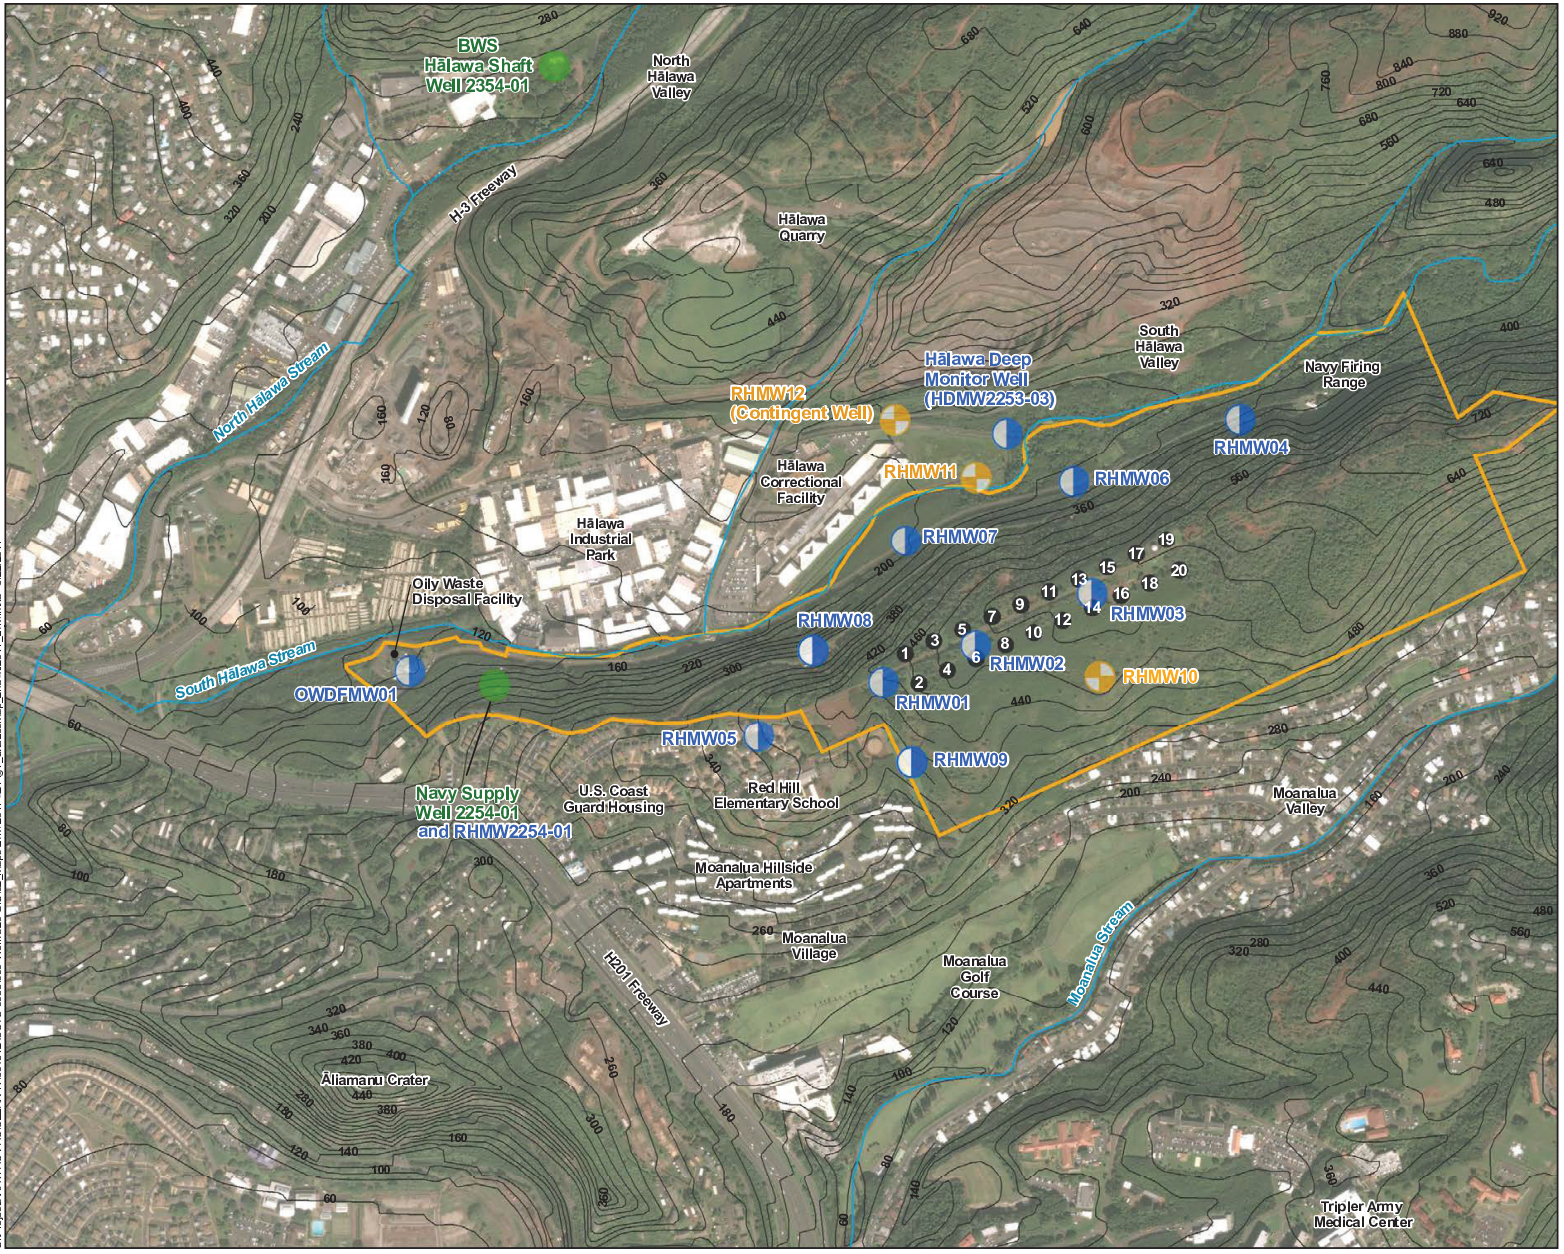

Figure 1
Site Location Map
2nd Qtr 2017 Groundwater LTM Report
Red Hill Bulk Fuel Storage Facility
JBPBH, O'ahu, Hawai'i