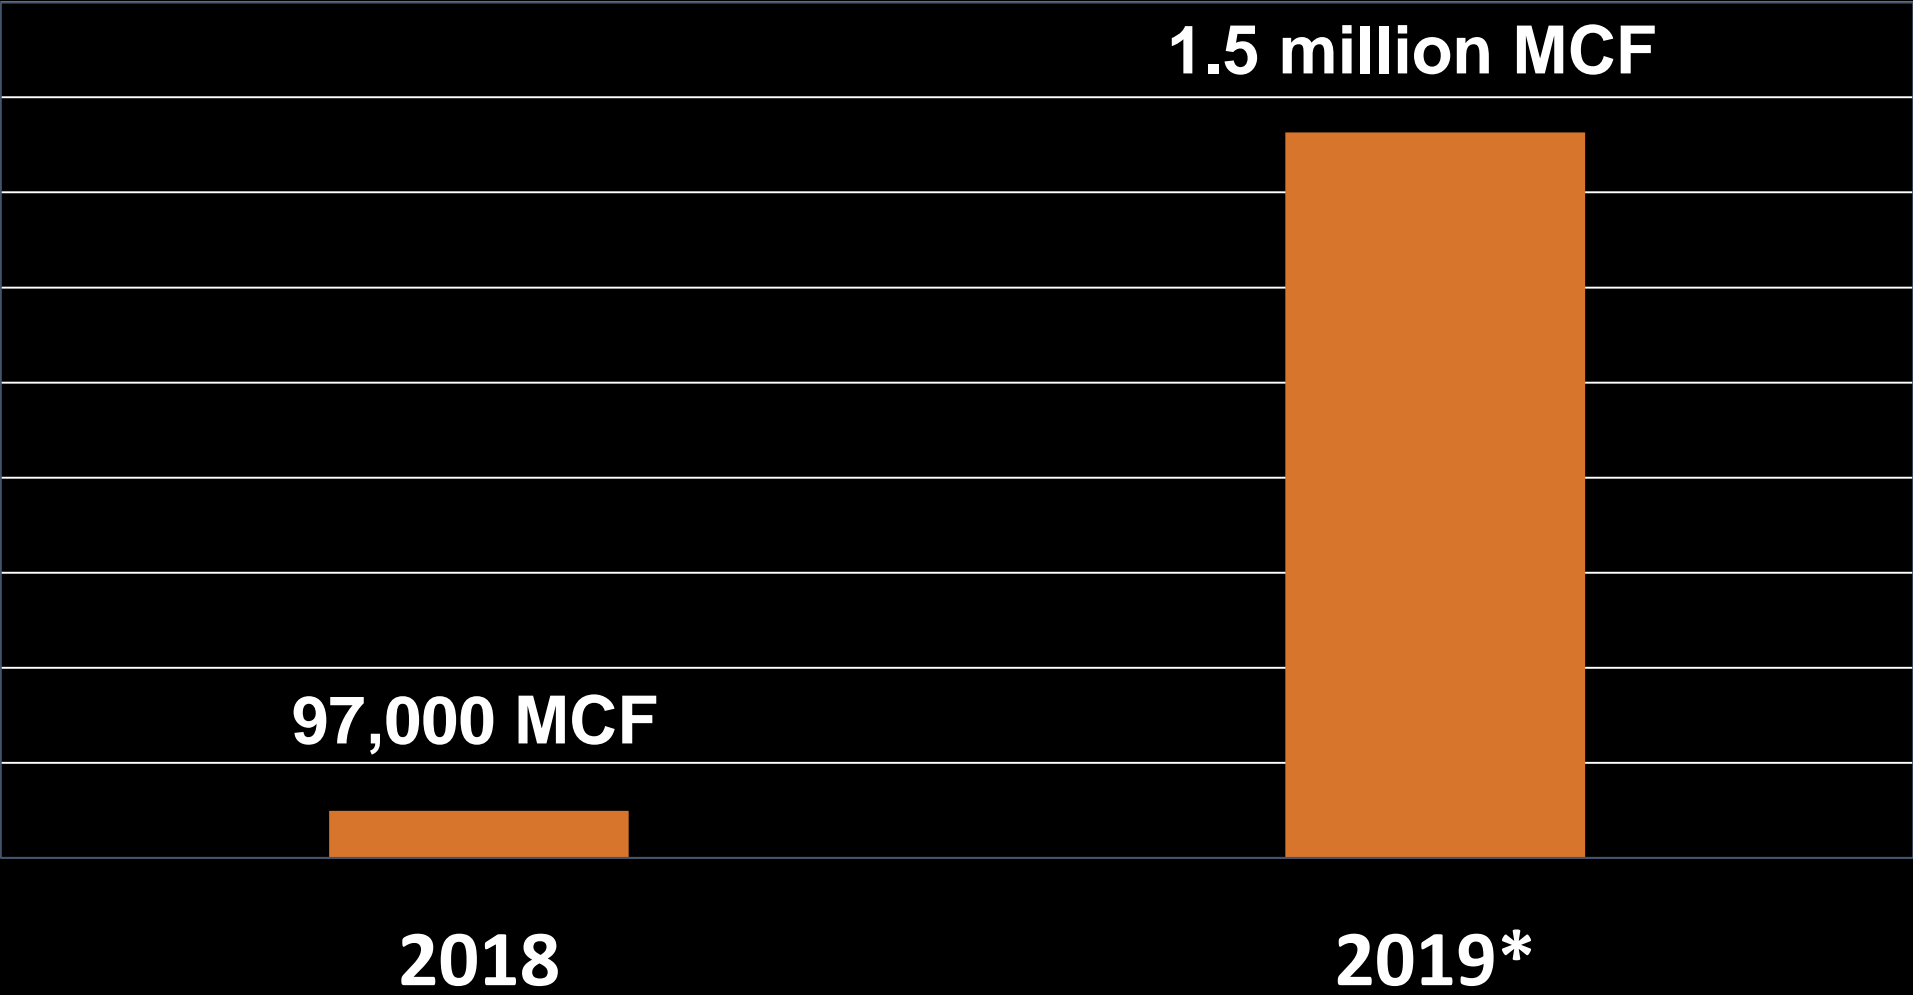

Emissions Reductions by Kairos Customers

CH4 Emissions
Reductions (MCF)

*Kairos emissions reductions through 8/31/19. Kairos expects to reduce over 2mm MCF of CH4 in 2019.