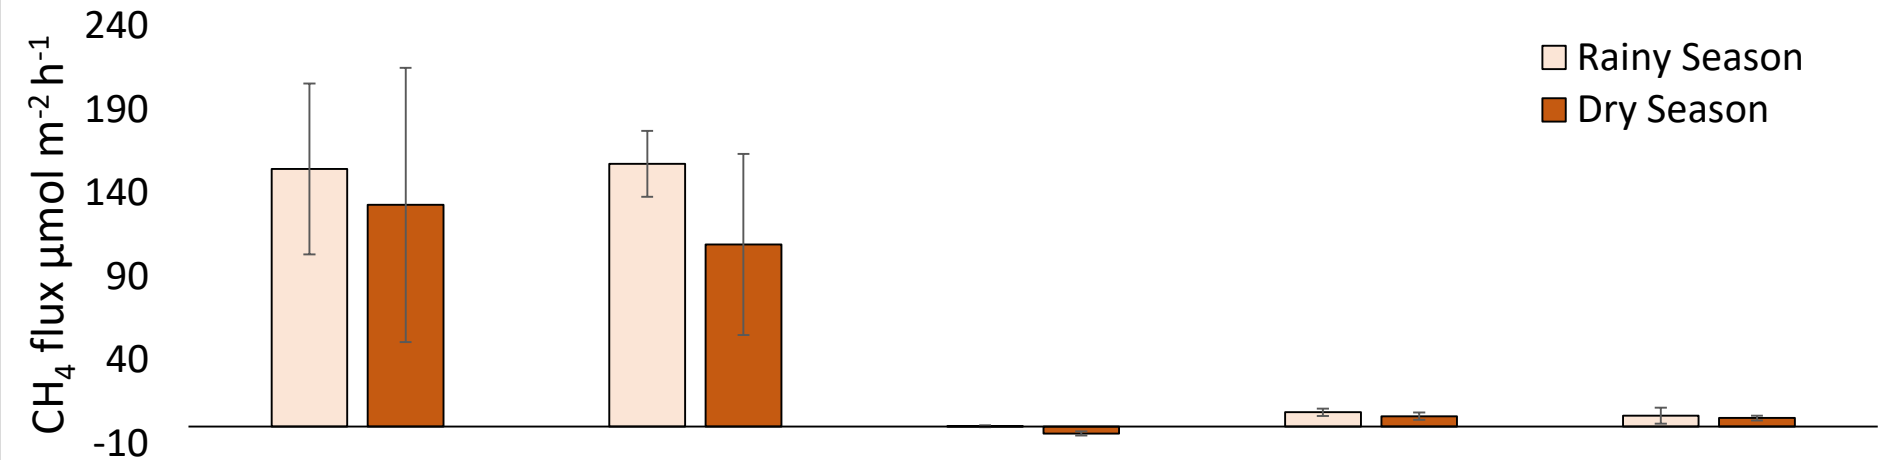

San Jose

Torrecilla

Pinones