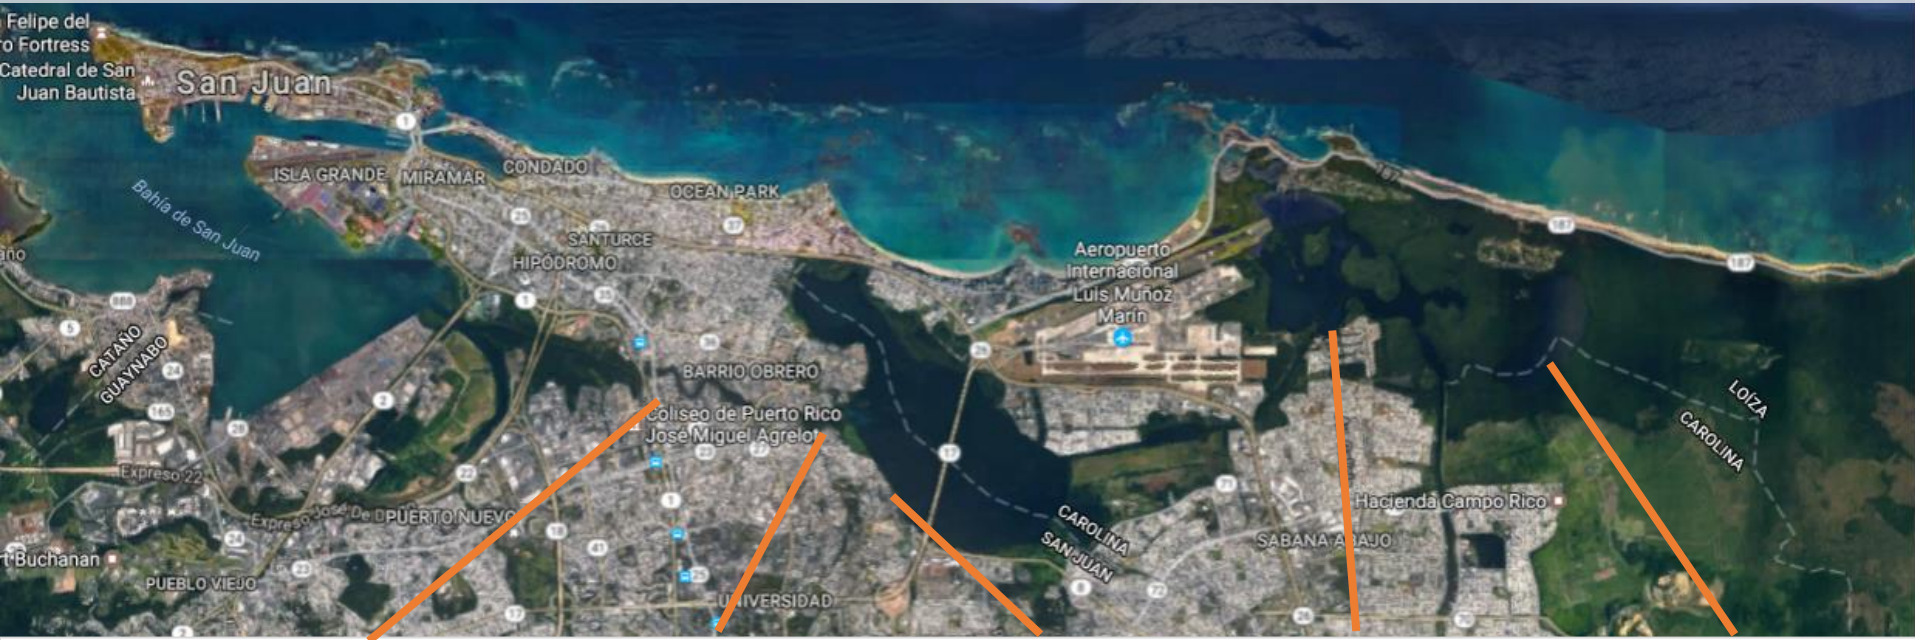

Carbon Dioxide