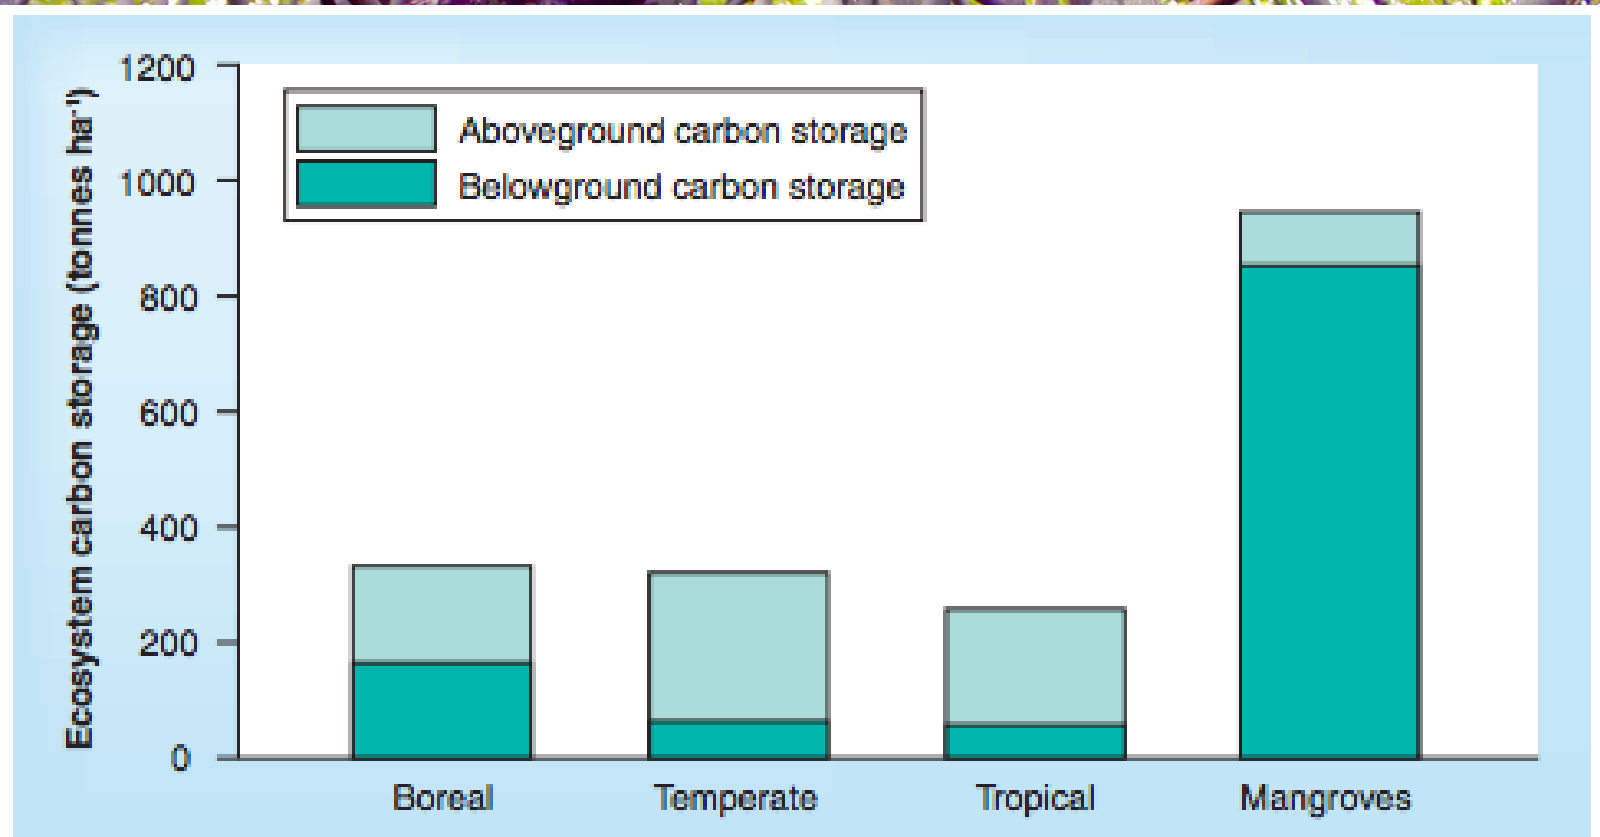

²EPA Atlantic Ecology Division

³EPA Region 2

The Greenhouse Effect

Some energy is reflected back out to space

Earth's surface is heated by the sun and radiates the heat back out towards space

Solar energy from the sun passes through the atmosphere

Greenhouse gases in the atmosphere trap some of the heat

Mangrove wetlands store carbon

Figure 1. Differences in whole-ecosystem carbon stocks among boreal, temperate and tropical terrestrial forests, and subtropical and tropical mangrove forests.

The image shows a mangrove wetland with several young mangrove trees. Two white, cloud-like shapes are superimposed on the scene, each containing a chemical formula. Below each cloud is a large orange arrow pointing upwards towards the cloud. The left cloud contains the formula CH₄ and the right cloud contains the formula CO₂. The background is a dense thicket of mangrove plants with their characteristic prop roots visible in the dark, silty soil.