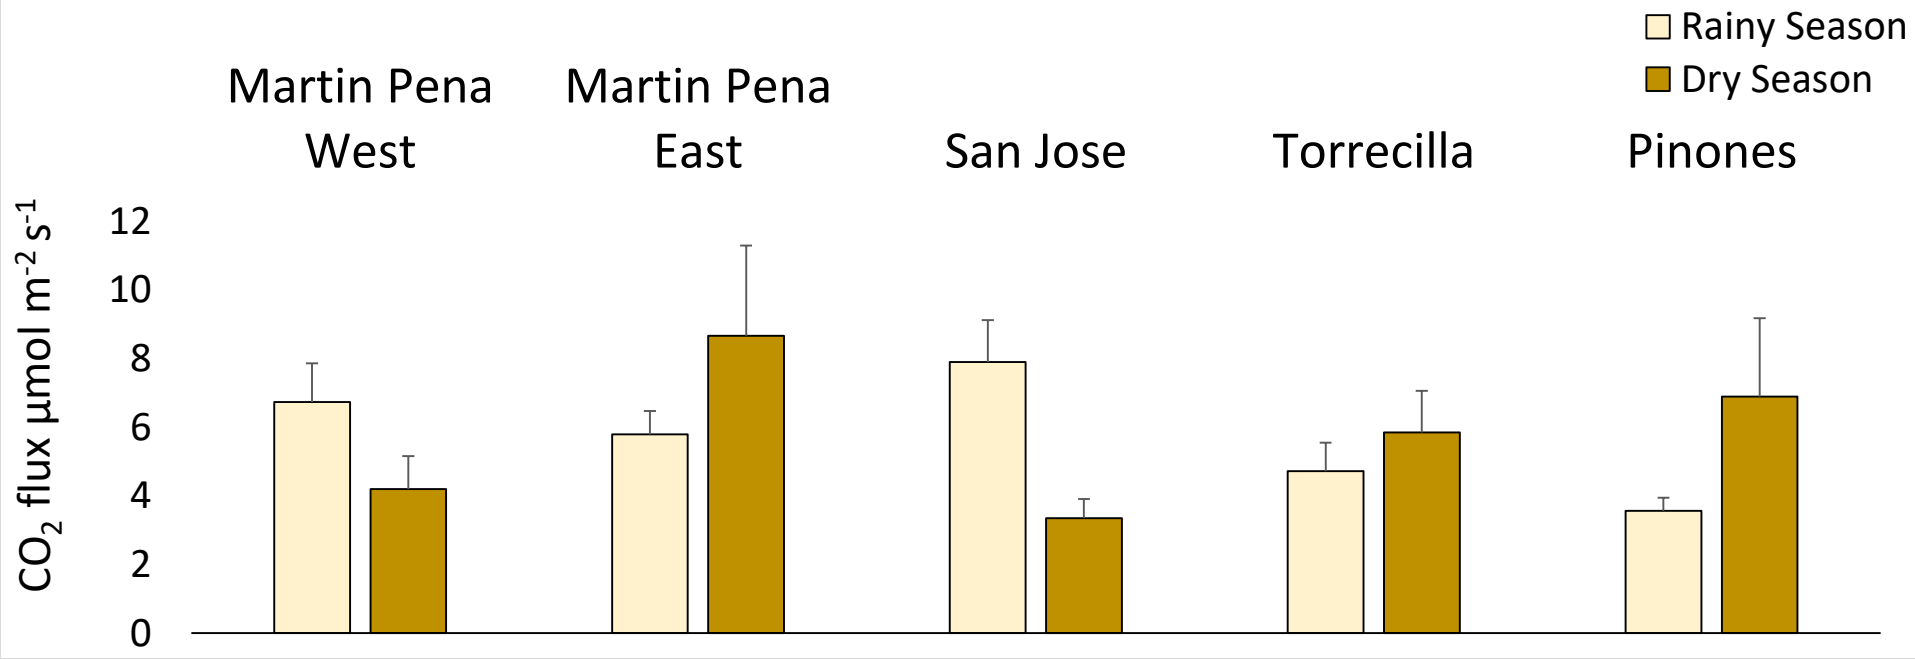

Carbon Dioxide