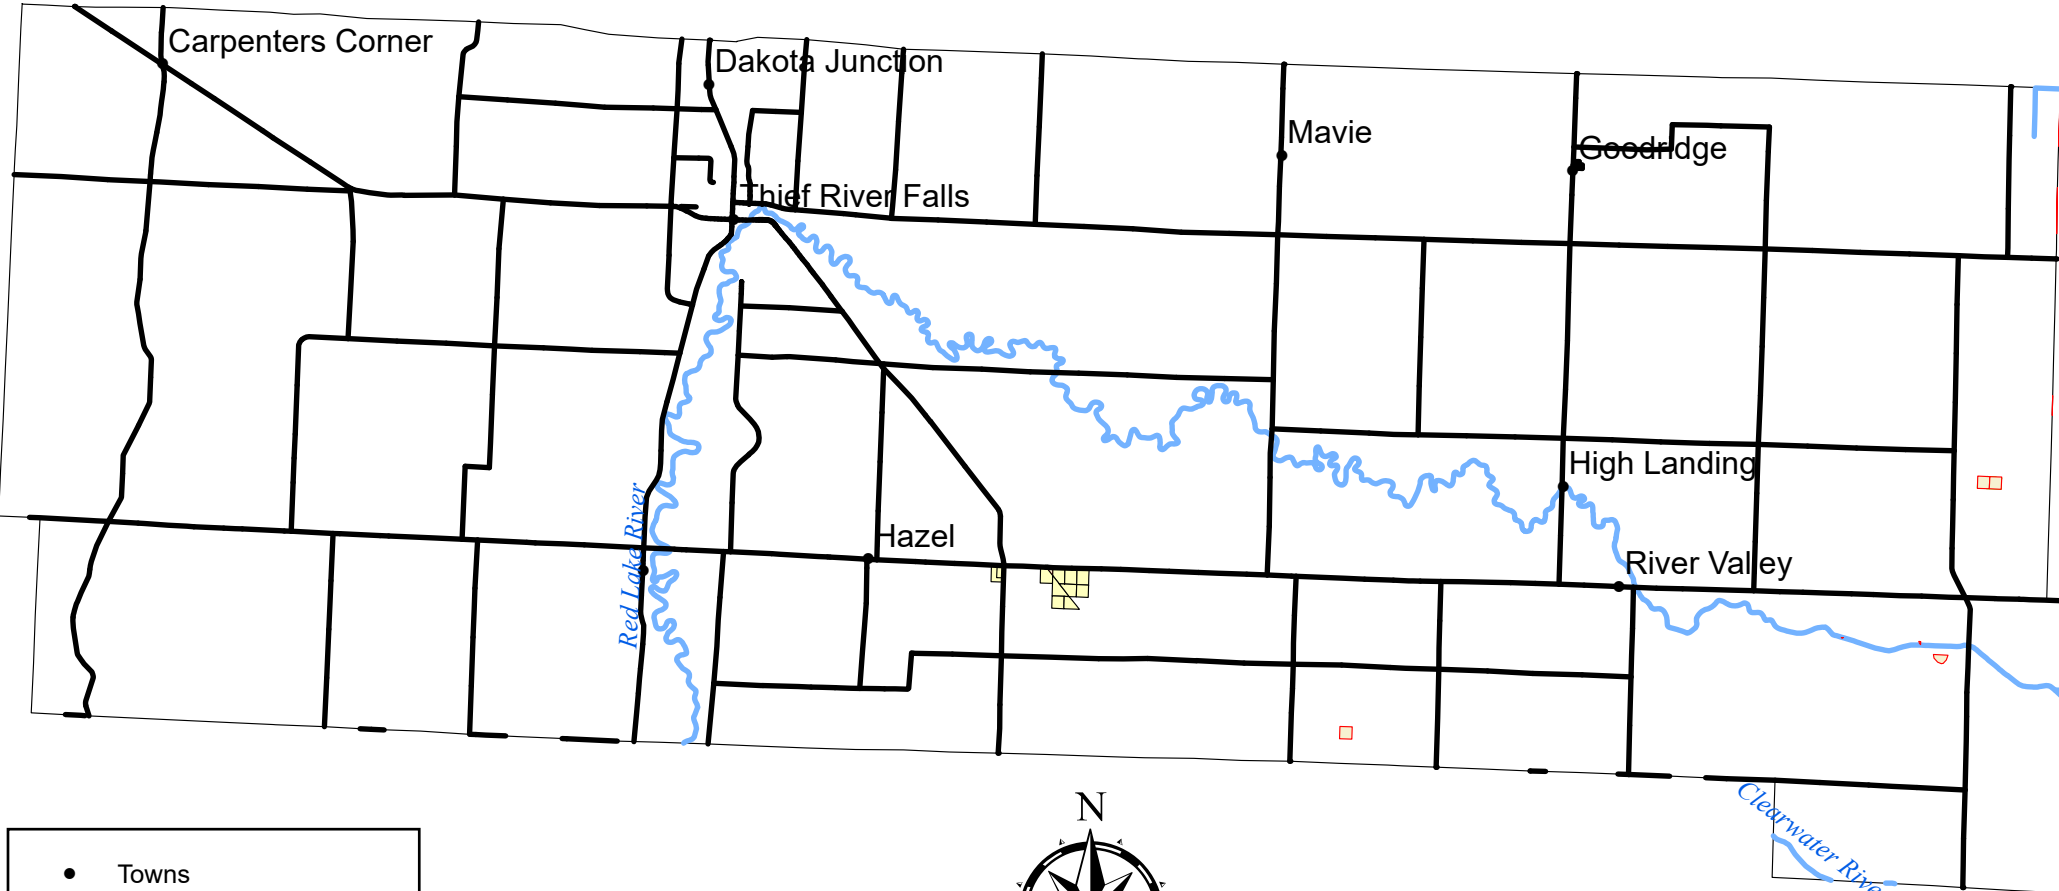

# Pennington County

- Towns
- Roads
- ▭ Tribal Fee Lands
- ▭ Tribal Trust Lands
- ▭ Tribal Jurisdiction Lakes
- Streams
- ▭ Pennington

Created By: Joshua Jones, Red Lake DNR 2019  
Contact: [Joshua.Jones@redlakenation.org](mailto:Joshua.Jones@redlakenation.org), 218-407-3143