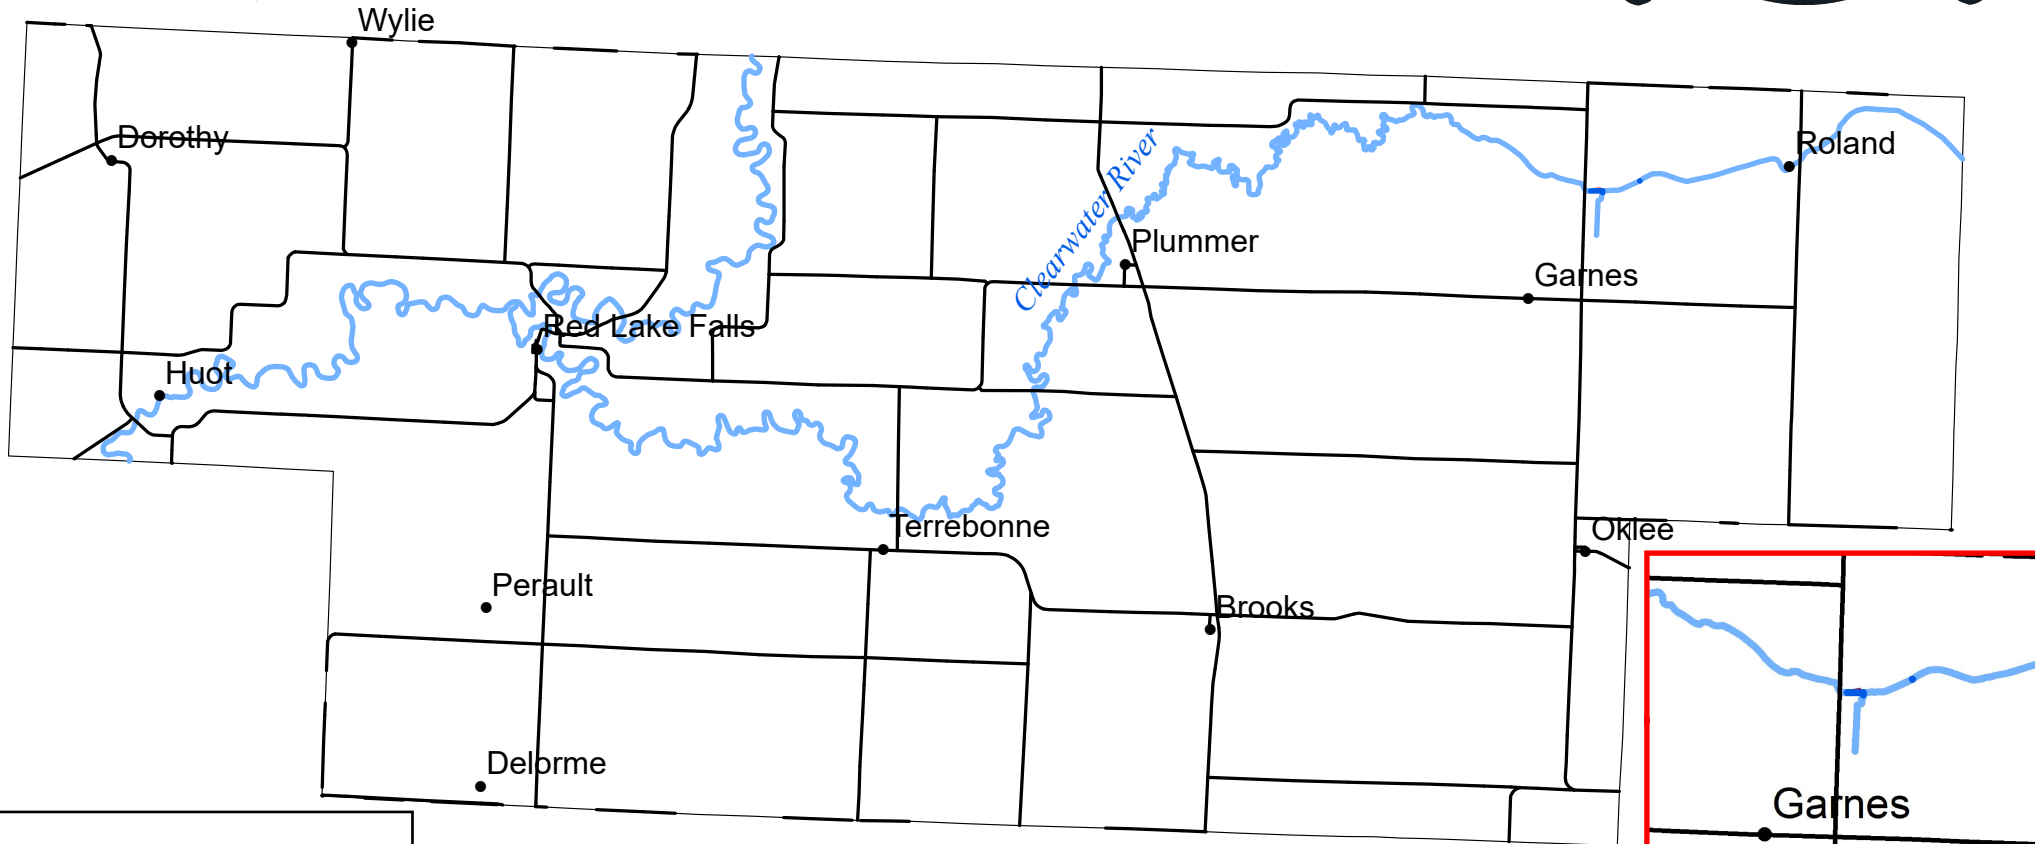

# Red Lake County

- Towns
- Roads
- Tribal Jurisdiction Streams
- Streams
- ▭ Tribal Fee Lands
- ▭ Tribal Trust Lands
- ▭ Red\_Lake

Created By: Joshua Jones, Red Lake DNR 2019  
Contact: [Joshua.Jones@redlakenation.org](mailto:Joshua.Jones@redlakenation.org), 218-407-3143