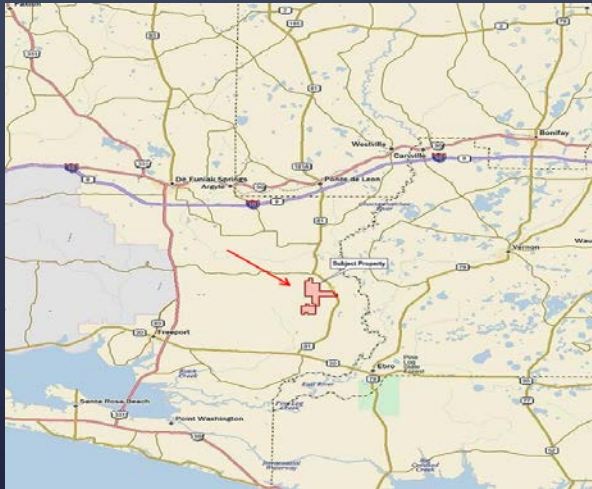

SEP PROPERTIES

Big Tree Ranch, Texas

Aerial Overview

Whooping Crane

Waterfront Area

South Padre Island, Texas

Aerial Overview

Sand Dunes

Beach Front

Lake Maurepas, Louisiana

Aerial Overview

Along Tickfaw River

On Tickfaw River

Cat Island, Mississippi

Aerial Overview

Entrance to Cat Island's
Main Canal

Interior Pond

Escribano Point, Florida

Map Location

East Bay Shoreline

Interior Roads

Seven Runs Creek, Florida

Map Location

Interior Road

Tributary of Seven Runs Creek