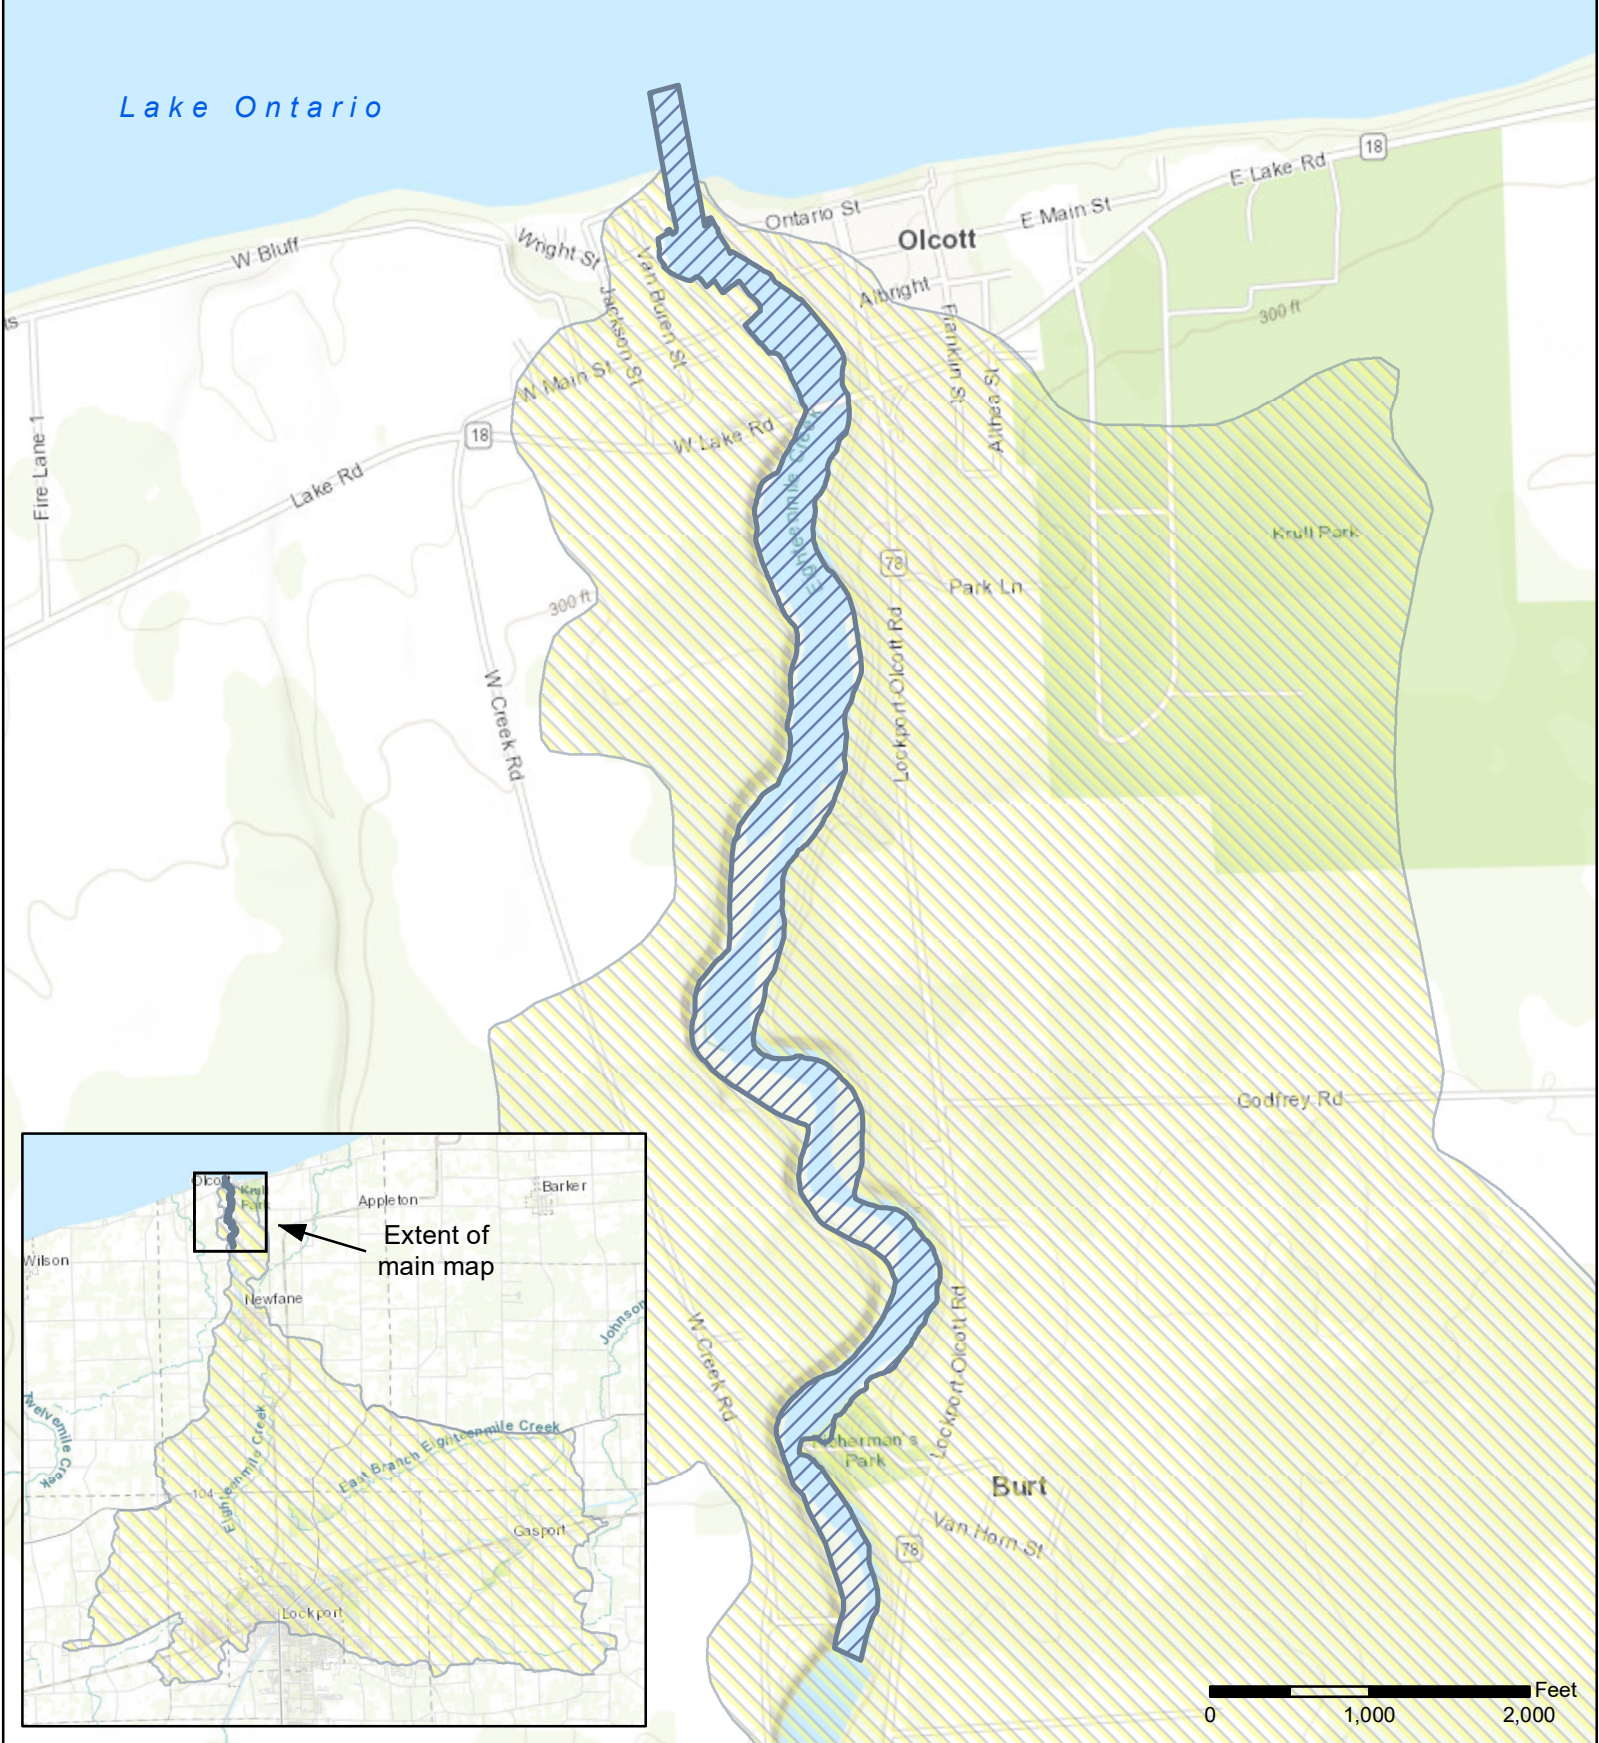

Lake Ontario

Eighteenmile Creek Area of Concern New York

- Area of Concern
- Source Area of Concern

Map projection: UTM Zone 17, NAD 1983
 Data sources: ESRI, NOAA, NHD v2.1, NYDEC
 Created: August 2021