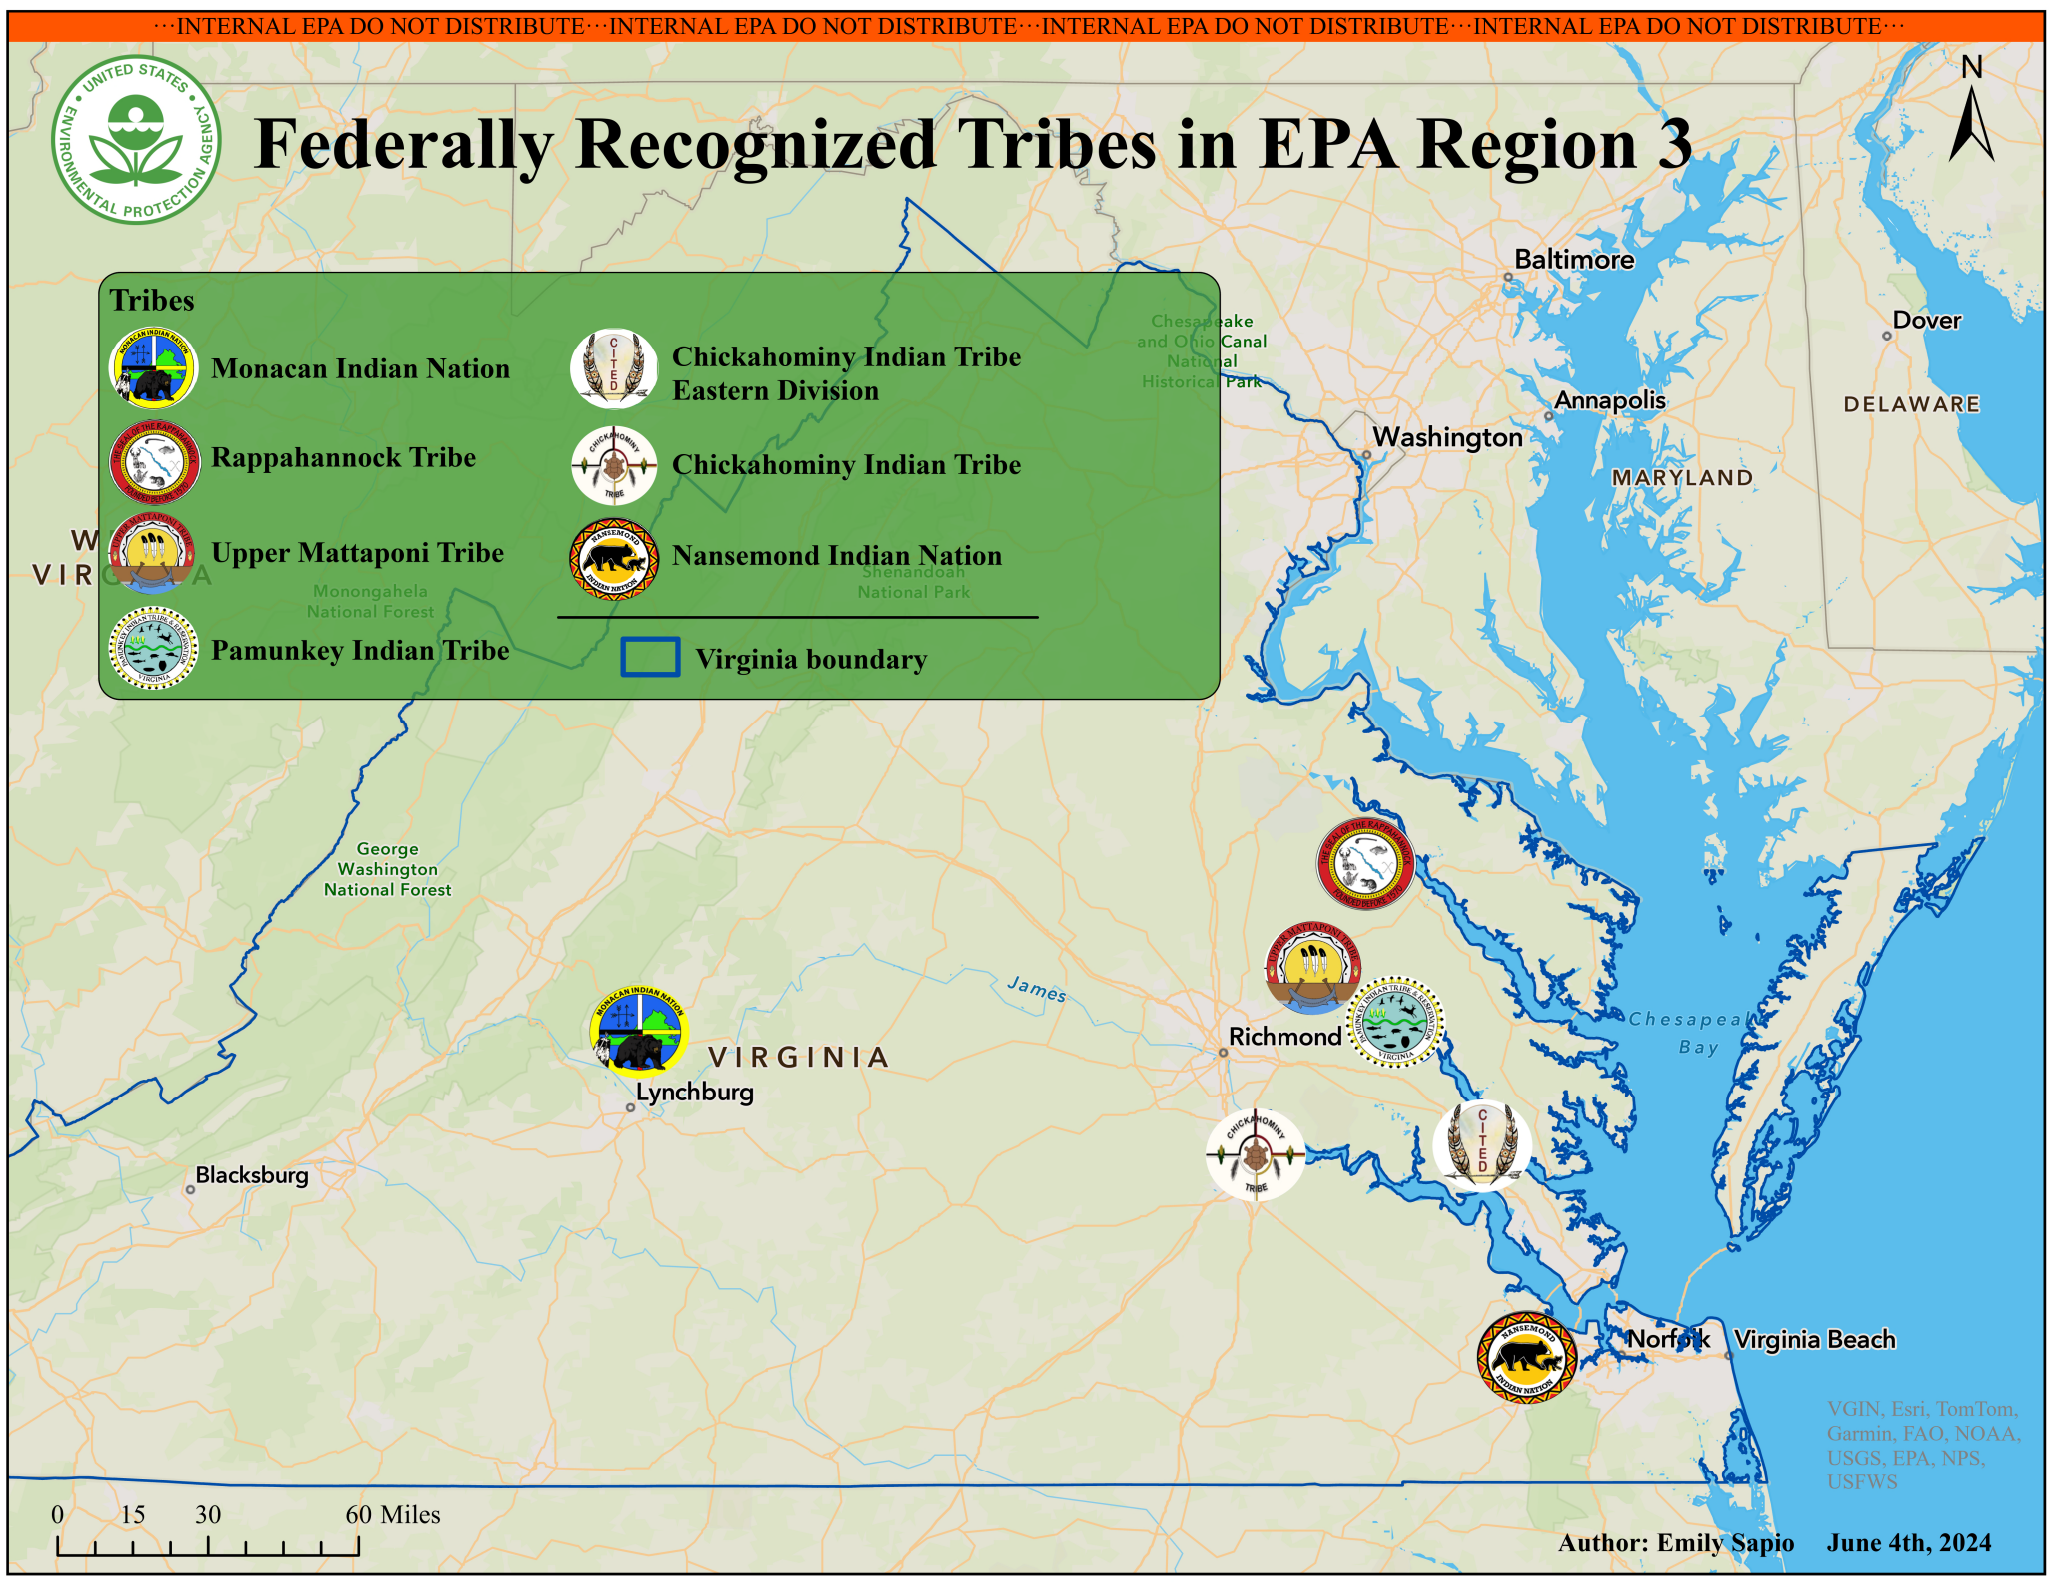

# Federally Recognized Tribes in EPA Region 3

## Tribes

Monacan Indian Nation

Chickahominy Indian Tribe Eastern Division

Rappahannock Tribe

Chickahominy Indian Tribe

Upper Mattaponi Tribe

Nansemond Indian Nation

Pamunkey Indian Tribe

Virginia boundary

WEST VIRGINIA

VGIN, Esri, TomTom, Garmin, FAO, NOAA, USGS, EPA, NPS, USFWS